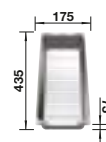

Multifunctional colander
227689