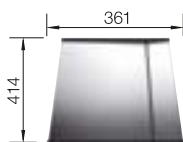

SUGGESTED OPTIONAL ACCESSORIES

Multifunctional colander 219649	Lay-on drainer 223067	Multifunctional basket 223297