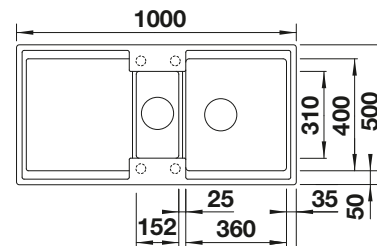

TECHNICAL DRAWING

○ Pre-drilled holes for tapping or drilling
Bowl depth 200/135 mm

SUGGESTED OPTIONAL ACCESSORIES

Beech cutting board

218313

Plastic cutting board

217611

Floating grid

234795

BLANCO UNIT WITH ADIRA 6 S

ALTA-S II

see page 372

SELECT II 60/2 Orga

see page 433

258

BLANCO

You will find detailed dimensions and drawings with cut-out details on the Internet at www.blanco.com. Information on Regulation (EG) 1907/2006 (REACH) can be found in the service chapter.