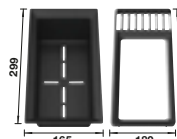

Sink Drainer 2-in-1

527644