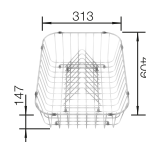

Crockery basket

507829