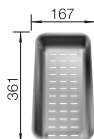

SUGGESTED OPTIONAL ACCESSORIES

Ash compound cutting board
229411

Multifunctional colander
223077