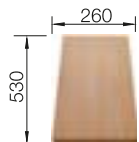

**TECHNICAL DRAWING**

Bowl depth 158 mm

**SUGGESTED OPTIONAL ACCESSORIES**

Beech cutting board

218313

Plastic cutting board

217611

**BLANCO UNIT WITH BLANCODANA 6**