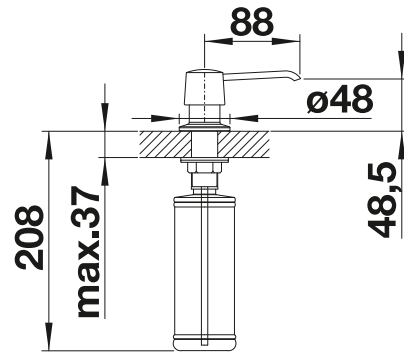

TECHNICAL DRAWING

- Ø 35 mm tap hole required
- bottle content: 300 ml