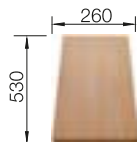

SUGGESTED OPTIONAL ACCESSORIES

Beech cutting board

218313