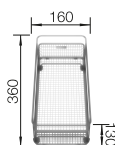

Multifunctional basket

223297