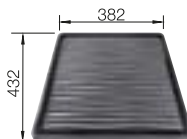

## SUGGESTED OPTIONAL ACCESSORIES

Ash compound cutting board  
230700

Multifunctional colander  
231396

Wave Drainer  
230734