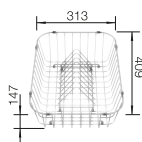

CROCKERY BASKETS WITH PLATE STACKER

- Crockery basket
- plate stack removable
- Stainless steel
- 147 x 313 x 409 mm

507829