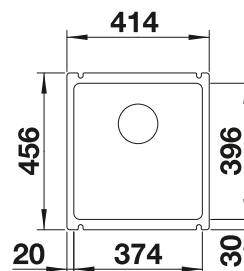

## SUGGESTED OPTIONAL ACCESSORIES

Beech cutting board  
514544

242

**BLANCO**