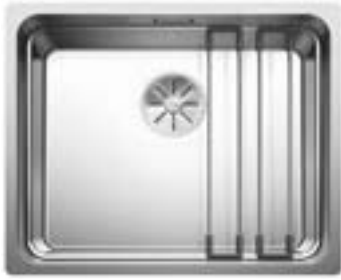

ETAGON 500-U STAINLESS STEEL

600 mm