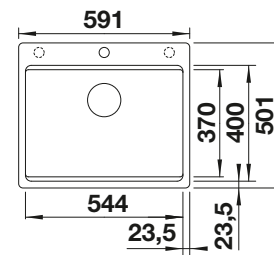

TECHNICAL DRAWING

○ Pre-drilled holes for tapping or drilling

Bowl depth 220 mm

In the area of the mixer tap, the supporting surface of the sink must be additionally notched on the worktop.

Model-related detailed dimensions and drawings can be found with the cut-out information online at www.blanco.com.