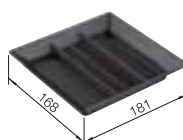

RECOMMENDED ORGA SYSTEM

Flat Drawer 60 P
see page 452