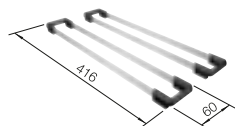

SUGGESTED OPTIONAL ACCESSORIES

Set TOP-Rails 400
235906