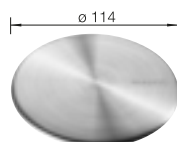

CapFlow

517666