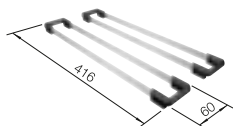

SUGGESTED OPTIONAL ACCESSORIES

Set TOP-Rails 400

235906