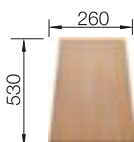

SUGGESTED OPTIONAL ACCESSORIES

Beech cutting board

218313