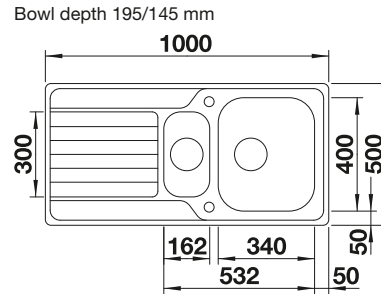

600 mm

Stainless steel
sinks

6

SUGGESTED OPTIONAL ACCESSORIES

Beech cutting board

218313

Plastic cutting board

217611

Crockery basket

220573

BLANCO UNIT WITH DINAS 6 S

BLANCOWEGA-S II

see page 406

BOTTON Pro 60/3 Automatic

see page 445

320

BLANCO

You will find detailed dimensions and drawings with cut-out details on the Internet at www.blanco.com. Information on Regulation (EG) 1907/2006 (REACH) can be found in the service chapter.