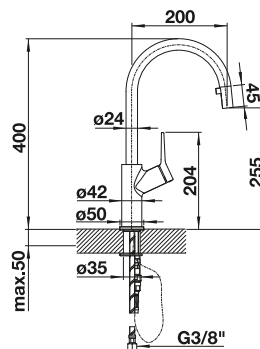

TECHNICAL DRAWING

Flowrate 9.14 l/min at 3 bar pressure