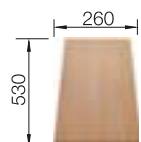

## SUGGESTED OPTIONAL ACCESSORIES

Beech cutting board

218313

270

**BLANCO**

Plastic cutting board

217611