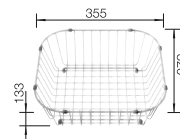

Crockery basket

514238