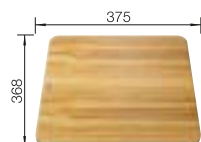

SUGGESTED OPTIONAL ACCESSORIES

Ash compound cutting board
229421

Safety glass cutting board
224629

Multifunctional colander
223077