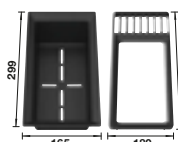

Sink Drainer 2-in-1
527644