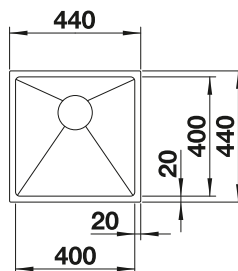

- Versatile bowl programme for the most diverse requirements
- Elegant flat rim for inset installation and undermounting
- Extra-large and deep bowls for maximum convenience
- Concise corner radii, modern and functional
- Higher functionality thanks to the eye-catching drain grooves in the base

450 cabinet size mm | Installation from above and undermount

450 mm

Stainless steel bowls

3

SURFACE	SCOPE OF SUPPLY	
brushed finish	w/o waste fitting	235641

SCOPE OF SUPPLY	TECHNICAL DRAWING

waste kit is not included in the scope of supply

Only available in selected markets, availability to be checked with your BLANCO sales representative.

Bowl depth 200 mm
Please order waste kit separately.

BLANCO QUATRUS R15-IU - production on demand, minimum order quantity to be checked with BLANCO.