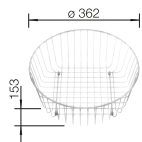

SUGGESTED OPTIONAL ACCESSORIES

Crockery basket

220574