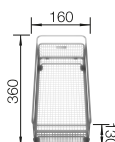

SUGGESTED OPTIONAL ACCESSORIES

Lay-on drainer 223067	Multifunctional basket 223297	Foldable Grid 460x425 238482