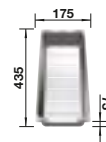

Multifunctional colander

227689