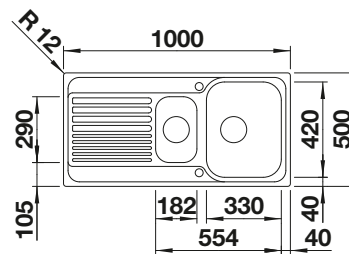

600 mm

Stainless steel sinks

SUGGESTED OPTIONAL ACCESSORIES

Beech cutting board 218313	Crockery basket 220573	Plastic cutting board 217611

BLANCO UNIT WITH TIPO II 6 S

DARAS-S see page 410	SINGOLO XL see page 449