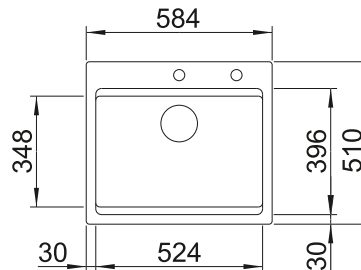

TECHNICAL DRAWING

Bowl depth 215 mm
Holes for a kitchen mixer tap and drain remote control are provided.

Includes: two tap holes, drain remote control and PuraPlus coating.