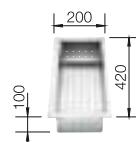

SUGGESTED OPTIONAL ACCESSORIES

Multifunctional colander
219649