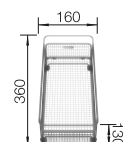

Multifunctional basket

223297