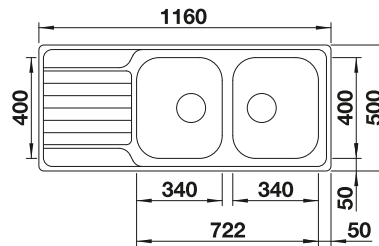

- Harmonious, timeless design
- With two roomy bowls
- Spacious draining area
- Can be installed reversibly
- 3 1/2" basket strainer

800 cabinet size mm | Installation from above

SURFACE	SCOPE OF SUPPLY	REVERSIBLE
brushed finish	w/o drain remote control	523376
SCOPE OF SUPPLY	TECHNICAL DRAWING	

waste kit with space-saving pipe, 2 x 3 1/2" basket strainer, seal

Bowl depth 195/195 mm