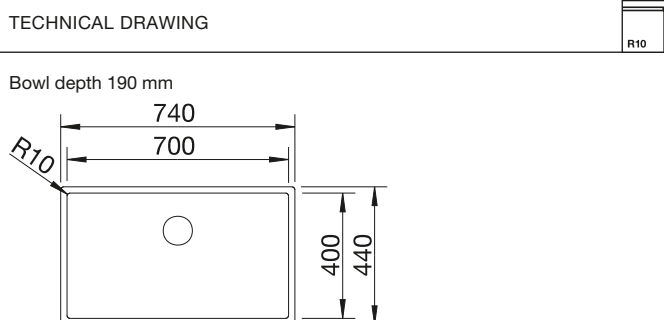

SUGGESTED OPTIONAL ACCESSORIES

Multifunctional colander 219649	Set TOP-Rails 400 235906	Multifunctional basket 223297

BLANCO UNIT WITH CLARON 700-U

drink.filter EVOL-S Pro see page 341	FLEXON II Low 80/3 see page 442