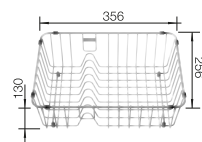

SUGGESTED OPTIONAL ACCESSORIES

Crockery basket
231693