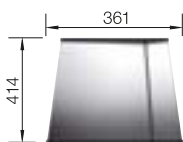

SUGGESTED OPTIONAL ACCESSORIES

Lay-on drainer

223067