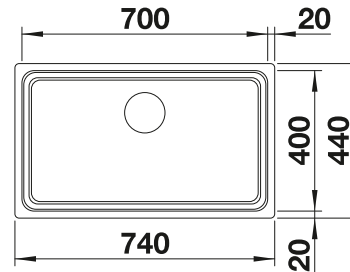

TECHNICAL DRAWING

Bowl depth 190 mm
Note: Installing a kitchen mixer tap, drain remote control or soap dispenser in laminate worktops requires a flexible sealing tape.