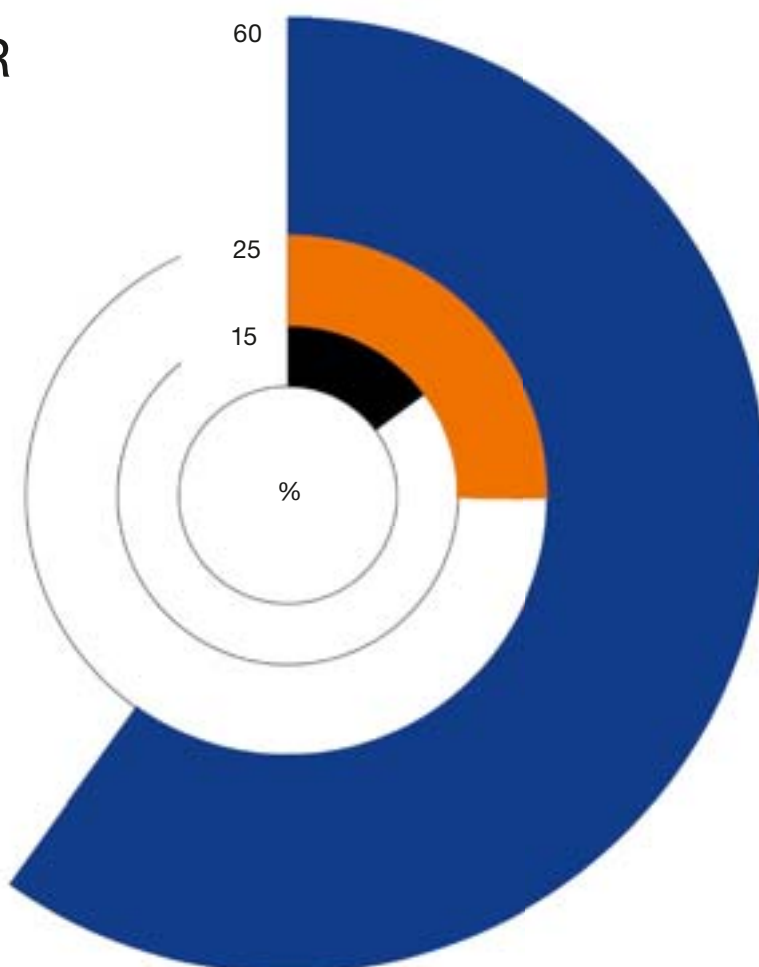

FORM AND FUNCTION IN PERFECT UNITY.

The carefully coordinated components of a **BLANCO UNIT** complement each other perfectly in terms of function and look, and enable smooth work flows at the water place.

THE WATER PLACE

is the most used area in the kitchen. Each BLANCO UNIT is designed to make optimum use of the space available.

60%

KITCHEN WATER PLACE

25%
15%

stove
other

Getting water
Setting up
Washing & cleaning
Washing your hands
Disposal & organisation