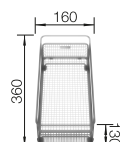

Multifunctional basket

223297