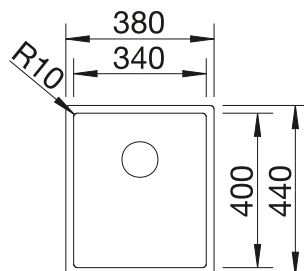

TECHNICAL DRAWING

Bowl depth 190 mm
Installing a kitchen mixer tap, drain remote control or soap dispenser in laminate worktops requires a flexible sealing tape

Please order drain connections for combinations of two individual bowls separately