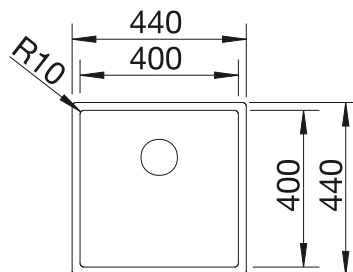

Bowl depth 190 mm  
Please order drain connections for combinations of two individual bowls separately