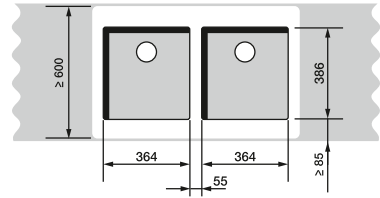

Ceramic

90 cm cabinet