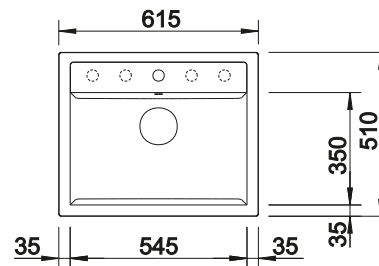

TECHNICAL DRAWING

○ Pre-drilled holes for tapping or drilling
Bowl depth 190 mm

SUGGESTED OPTIONAL ACCESSORIES

Corner caddy

235866

Crockery basket

507829

Wave Drainer

230734

BLANCO UNIT WITH DALAGO 6

KANO-S

see page 397

SELECT II 60/2

see page 434