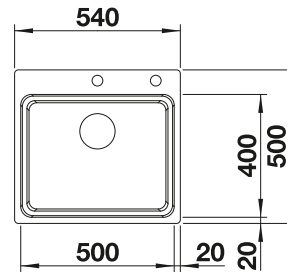

TECHNICAL DRAWING

Bowl depth 190 mm
Additional drill hole possible. The subsequent drill hole should be carried out by a specialist company.