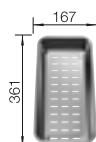

Multifunctional colander
223077