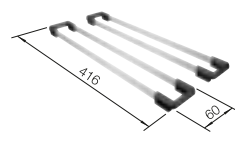

Set TOP-Rails 400

235906