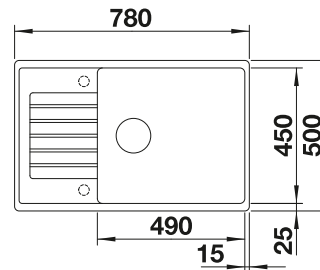

TECHNICAL DRAWING

○ Pre-drilled holes for tapping or drilling
Bowl depth 190 mm

SUGGESTED OPTIONAL ACCESSORIES

Beech cutting board

218313

Plastic cutting board

217611

Crockery basket

507829

BLANCO UNIT WITH ZIA XL 6 S COMPACT

KANO-S

see page 397

BOTTON Pro 60/3 Manual

see page 446