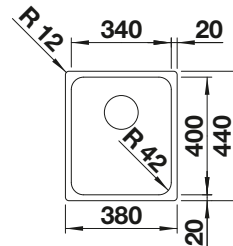

TECHNICAL DRAWING

Bowl depth 185 mm
Note: Please order drain connections for combinations of two individual bowls separately.