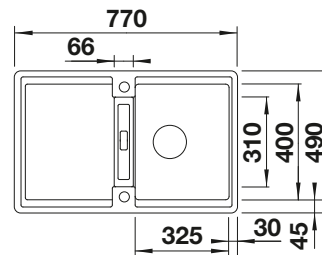

## TECHNICAL DRAWING

Bowl depth 200 mm