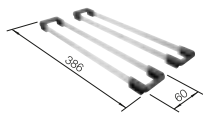

SCOPE OF SUPPLY

2 x ETAGON rails in stainless steel, waste kit with space-saving pipe,
3 ½" InFino basket strainer with drain remote control (pop-up, chrome-plated)
or
2 x ETAGON rails in stainless steel, waste kit with space-saving pipe,
3 ½" InFino basket strainer

2 x ETAGON rails