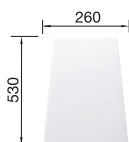

## SUGGESTED OPTIONAL ACCESSORIES

Beech cutting board

218313

Plastic cutting board

217611

Crockery basket

507829