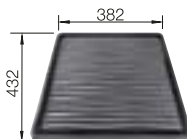

SUGGESTED OPTIONAL ACCESSORIES

Crockery basket

514238

Wave Drainer

230734