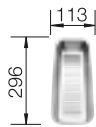

Multifunctional colander