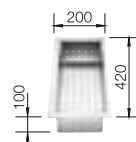

SUGGESTED OPTIONAL ACCESSORIES

Multifunctional colander 219649	Set TOP-Rails 400 235906	Multifunctional basket 223297