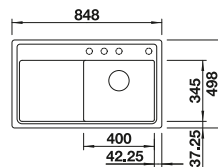

Bowl right

Bowl left

black

526043

526040

anthracite

523811

523832

rock grey

523813

523833

volcano grey

527363

527362

white

523816

523836

soft white

527180

527179

coffee

523818

523839

BOWL DEPTH

190 mm

190 mm

Pre-drilled holes for tapping or drilling