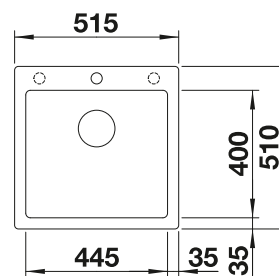

TECHNICAL DRAWING

○ Pre-drilled holes for tapping or drilling
Bowl depth 220 mm
The optional ash compound chopping board can only be placed on the edge of the bowl if the diameter of the kitchen mixer tap is less than 48 mm.