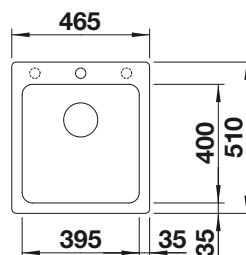

TECHNICAL DRAWING

Pre-drilled holes for tapping or drilling
Bowl depth 200 mm

SUGGESTED OPTIONAL ACCESSORIES

Beech cutting board

225362

Floating grid

234795

Plastic cutting board

210521

BLANCO UNIT WITH NAYA 45

KANO

see page 399

BOTTON II 30/2

see page 447