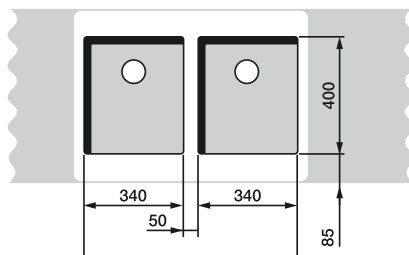

## BLANCO ANDANO

60 cm cabinet

ANDANO 340/180-U

70/80 cm cabinet

ANDANO 400-U + ANDANO 180-U +  
Bowl connection 225088

80 cm cabinet

ANDANO 340-U + ANDANO 340-U +  
Bowl connection 225088

90 cm cabinet