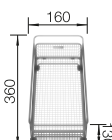

Multifunctional basket

223297