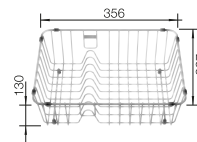

Crockery basket

231693