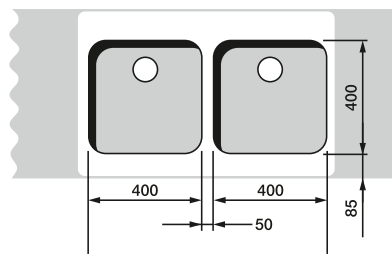

SUPRA 400-U + SUPRA 400-U +
Bowl connection 225088