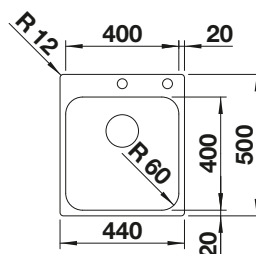

TECHNICAL DRAWING

Bowl depth 175 mm
Note: Additional drill hole possible. The subsequent drill hole should be carried out by a specialist company.