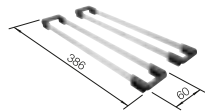

SCOPE OF SUPPLY

2 x ETAGON rails in stainless steel, waste kit with space-saving pipe, 3 1/2" InFino basket strainer with drain remote control (pop-up, chrome-plated), fixing kit

2 x ETAGON rails