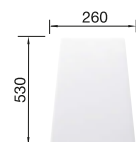

## SUGGESTED OPTIONAL ACCESSORIES

Beech cutting board

218313

Plastic cutting board

217611

Corner caddy

235866