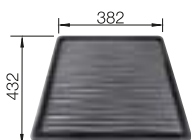

SUGGESTED OPTIONAL ACCESSORIES

Wave Drainer

230734