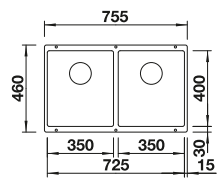

- Undermount bowl for discerning demands on design
- Timelessly elegant, contoured bowl design
- 2 in 1: two bowls, one cut-out panel and only one mounting procedure
- Entire system for a wide variety of plans featuring large and small bowls
  - elegantly integrated and easy-care
- Versatile accessories available

Undermount

CABINET SIZE MM	800	800
SUBLINE-U	350/350-U	430/270-U
		Bowl left
● black ● anthracite ● rock grey ● volcano grey ● white ● soft white ● tartufo ● coffee	525987 523574 523575 527347 523578 527164 523581 523583	525991 523151 523152 527350 523155 527167 523158 523160
BOWL DEPTH	200/200 mm	200/200 mm
BOWL RADIUS	R10	R10
PLANNING NOTE	Cut-out radius: 10 mm	
SCOPE OF SUPPLY InFino drain system without remote control	waste kit with space-saving pipe, waste connection, 2 x 3 1/2" InFino basket strainer, fixing kit