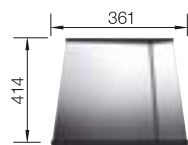

SUGGESTED OPTIONAL ACCESSORIES

Lay-on drainer

223067