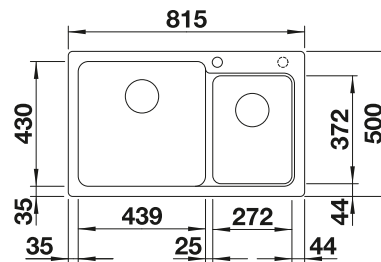

TECHNICAL DRAWING

Pre-drilled holes for tapping or drilling
Bowl depth 200/200 mm

SUGGESTED OPTIONAL ACCESSORIES

Beech cutting board

218313

Crockery basket

231693

Plastic cutting board

217611

BLANCO UNIT WITH NAYA 8

KANO-S

see page 397

BOTTON II 30/2

see page 447