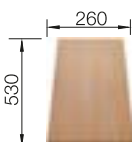

SUGGESTED OPTIONAL ACCESSORIES

Beech cutting board

218313