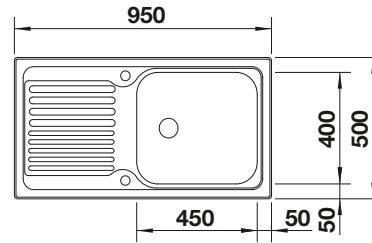

- Especially large and deep bowl size
- Draining area with clear shapes
- Can be installed reversibly
- With drain remote control

600 cabinet size mm | Installation from above

SURFACE	SCOPE OF SUPPLY	REVERSIBLE
natural finish	with drain remote control	514243

SCOPE OF SUPPLY	TECHNICAL DRAWING	

waste kit with space-saving pipe, 3 1/2" basket strainer with drain remote control (rotary switch)

Bowl depth 190 mm