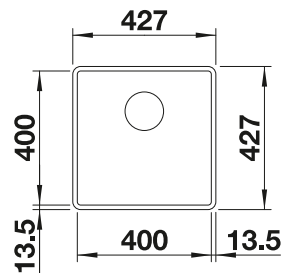

TECHNICAL DRAWING

Bowl depth 190 mm
For worktop thicknesses of 15 mm and over, a space for the overflow must be cut out on the underside.
Model-related detailed dimensions and drawings can be found with the cut-out information online at www.blanco.com.