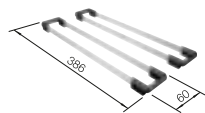

SCOPE OF SUPPLY

2 x ETAGON rails in stainless steel, waste kit with space-saving pipe,
3 ½" InFino basket strainer