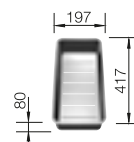

Multifunctional colander

227692