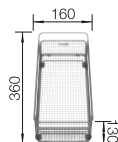

Multifunctional basket

223297