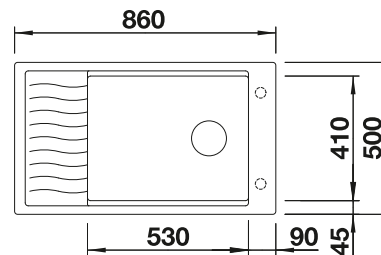

## TECHNICAL DRAWING

○ Pre-drilled holes for tapping or drilling  
Bowl depth 190 mm