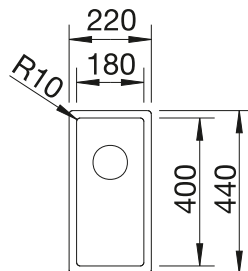

TECHNICAL DRAWING

Bowl depth 130 mm
Installing a kitchen mixer tap, drain remote control or soap dispenser in laminate worktops requires a flexible sealing tape

Please order drain connections for combinations of two individual bowls separately