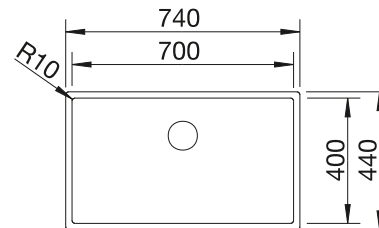

TECHNICAL DRAWING

Bowl depth 190 mm

SUGGESTED OPTIONAL ACCESSORIES

Lay-on drainer

223067

Foldable Grid 460x425

238482

Multifunctional basket

223297

BLANCO UNIT WITH CLARON 700-U DURINOX DARK STEEL EDITION

BLANCO CULINA-S II

see page 359

FLEXON II Low 80/3

see page 442