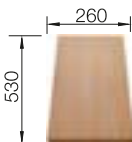

SUGGESTED OPTIONAL ACCESSORIES

Beech cutting board

218313