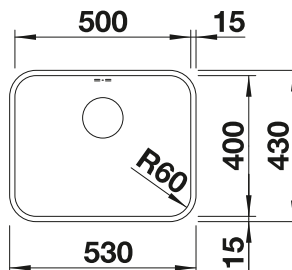

- Selective range of bowls in a pleasing design
- Practical accessory optional available

600 cabinet size mm | Undermount

600 mm

Stainless steel bowls

SURFACE	SCOPE OF SUPPLY	
● brushed finish	w/o drain remote control	518205
SCOPE OF SUPPLY	TECHNICAL DRAWING	

waste kit with space-saving pipe, 3 1/2" basket strainer, fixing kit

Bowl depth 175 mm
Note: Please order drain connections for combinations of two individual bowls separately.