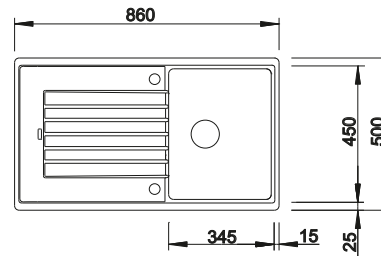

TECHNICAL DRAWING

○ Pre-drilled holes for tapping or drilling
Bowl depth 190 mm

SUGGESTED OPTIONAL ACCESSORIES

Beech cutting board

218313

Plastic cutting board

217611

Multifunctional basket

223297

BLANCO UNIT WITH ZIA 45 SL

KANO

see page 399

SELECT II 45/2

see page 438

286

BLANCO

You will find detailed dimensions and drawings with cut-out details on the Internet at www.blanco.com. Information on Regulation (EG) 1907/2006 (REACH) can be found in the service chapter.