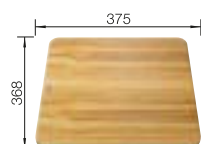

SUGGESTED OPTIONAL ACCESSORIES

Ash compound cutting board
229421