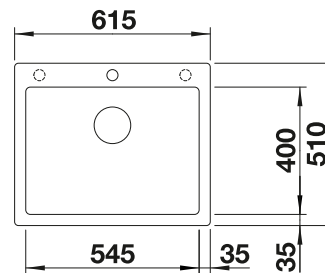

TECHNICAL DRAWING

○ Pre-drilled holes for tapping or drilling
Bowl depth 220 mm
The optional ash compound chopping board can only be placed on the edge of the bowl if the diameter of the kitchen mixer tap is less than 48 mm.