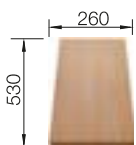

SUGGESTED OPTIONAL ACCESSORIES

Beech cutting board

218313