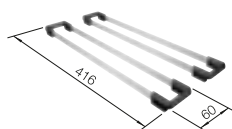

SUGGESTED OPTIONAL ACCESSORIES

Multifunctional colander 219649	Set TOP-Rails 400 235906	Multifunctional basket 223297