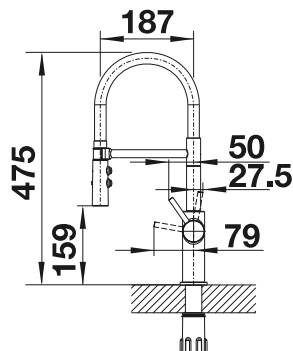

TECHNICAL DRAWING

Flowrate 7.9 l/min at 3 bar pressure

SCOPE OF SUPPLY

- 360° swivel spout for greater reach
- Ø 35 mm tap hole required
- With ceramic disk cartridge
- Patented jet regulator for markedly reduced scaling
- Spray made of plastic
- Magnetized handspray holder for ease of use
- Black hose made of silicone
- Flexible connector pipes, 700 mm long and 3/8" nut
- Stabilisation plate to increase the stability of the tap when fitted in stainless steel sinks
- With non-return valve and thus guaranteed against reflux in accordance with EN 1717

EU Product Safety Regulation: Warning: magnetic field.

SUGGESTED OPTIONAL ACCESSORIES

Dirt filter for corner valve

128434

RECOMMENDATION SOAP DISPENSER

LATO Soap dispenser

see page 424