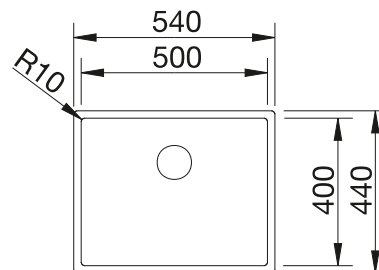

- Pure, elegant design with concise corner radii of 10 mm
- Matt velvet look with a homogeneous surface structure, and pleasantly warm to the touch
- Sophisticated surface: highly resistant to scratches
- High-quality features with the covered C-overflow and InFino drain system - elegantly integrated and easy-care
- Optimum utilisation of the bowl capacity thanks to extra-deep bowls and distinctively small radii

600 cabinet size mm | Flat rim IF

600 mm

Stainless steel bowls

3

SURFACE	SCOPE OF SUPPLY	
Durinox	w/o drain remote control	523390
SCOPE OF SUPPLY		TECHNICAL DRAWING

waste kit with space saving pipe, 3 1/2" InFino basket strainer, fixing kit

Bowl depth 190 mm
Installing a kitchen mixer tap, drain remote control or soap dispenser in laminate worktops requires a flexible sealing tape