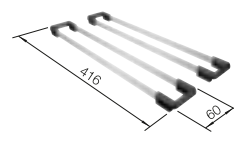

Set TOP-Rails 400
235906