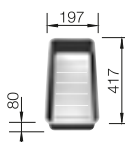

SUGGESTED OPTIONAL ACCESSORIES

Ash compound cutting board 230700   Multifunctional colander 227692   Set TOP-Rails 400 235906