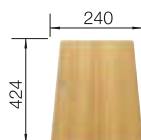

Ash compound cutting board
230700