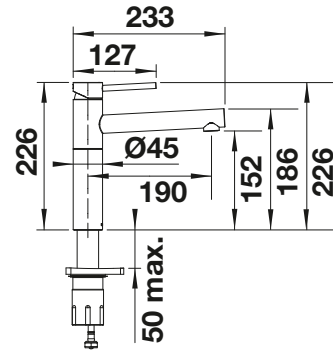

TECHNICAL DRAWING

Flowrate 13.1 l/min at 3 bar pressure

SCOPE OF SUPPLY

- 360° swivel spout for greater reach
- Ø 35 mm tap hole required
- Easy and fast professional mixer tap installation with the BLANCOlock
- With ceramic disk cartridge
- Clear stream aerator
- Flexible connector pipes, 700 mm long and 3/8" nut
- Stabilisation plate to increase the stability of the tap when fitted in stainless steel sinks

SUGGESTED OPTIONAL ACCESSORIES

Dirt filter for corner valve

128434

RECOMMENDATION SOAP DISPENSER

LATO Soap dispenser

see page 424