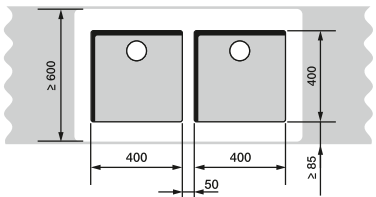

100 cm cabinet