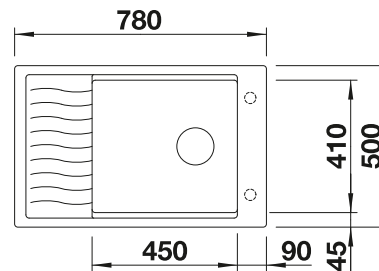

TECHNICAL DRAWING

○ Pre-drilled holes for tapping or drilling
Bowl depth 190 mm

SUGGESTED OPTIONAL ACCESSORIES

Beech cutting board

218313

Plastic cutting board

217611

Multifunctional colander

227689

BLANCO UNIT WITH ELON XL 6 S

CARENA-S Vario

see page 379

SELECT II XL 60/3 Orga

see page 433