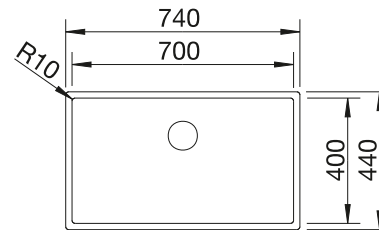

TECHNICAL DRAWING

Bowl depth 190 mm

SUGGESTED OPTIONAL ACCESSORIES

Lay-on drainer

223067

Multifunctional basket

223297

Foldable Grid 460x425

238482

BLANCO UNIT WITH CLARON 700-U DURINOX

drink.filter EVOL-S Pro

see page 341

FLEXON II Low 80/3

see page 442