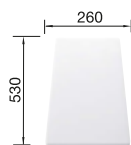

Plastic cutting board

217611