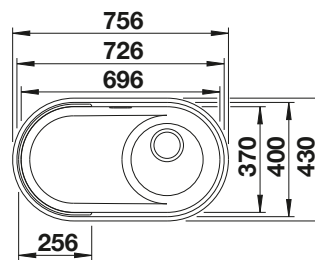

see page

SUGGESTED OPTIONAL ACCESSORIES

BLANCO UNIT WITH OOVALON 700-IF

LUNEEO-S

FLEXON II Low 80/3

see page 356

see page 442