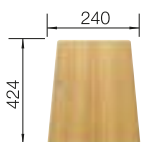

SUGGESTED OPTIONAL ACCESSORIES

Ash compound cutting board
230700