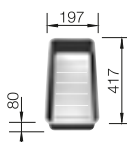

Multifunctional colander
227692