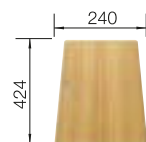

SUGGESTED OPTIONAL ACCESSORIES

Ash compound cutting board
230700