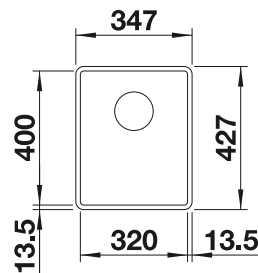

TECHNICAL DRAWING

Bowl depth 190 mm
For worktop thicknesses of 15 mm and over, a space for the overflow must be cut out on the underside.
Model-related detailed dimensions and drawings can be found with the cut-out information online at www.blanco.com.