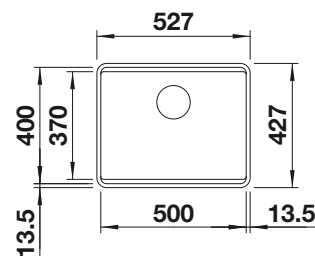

TECHNICAL DRAWING

Bowl depth 200 mm

For worktop thicknesses of 15 mm and over, a space for the overflow must be cut out on the underside.

Model-related detailed dimensions and drawings can be found with the cut-out information online at www.blanco.com.