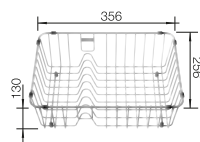

SUGGESTED OPTIONAL ACCESSORIES

Crockery basket

231693