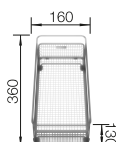

SUGGESTED OPTIONAL ACCESSORIES

Multifunctional colander 219649	Foldable Grid 460x425 238482	Multifunctional basket 223297