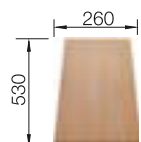

SUGGESTED OPTIONAL ACCESSORIES

Beech cutting board

218313