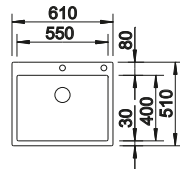

- Inset bowl in an elegant-pure design
- Elegant corner radii of only 10 mm - without sacrificing functional advantages
- Large single bowl
- InFino drain system with PushControl - the slim and intuitive remote control
- Flush IF - flat rim

600 mm

Stainless steel bowls

3

CABINET SIZE MM	600	600
CLARON-IF/A	550-IF/A	500-IF/A
Stainless steel	521639	521633
BOWL DEPTH	190 mm	190 mm
BOWL RADIUS		
SCOPE OF SUPPLY InFino drain system with remote control	waste kit with space saving pipe, 3 1/2" InFino basket strainer with drain remote control (PushControl), fixing kit