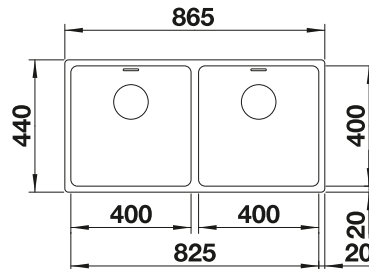

TECHNICAL DRAWING

Bowl depth 190/190 mm
Note: Installing a kitchen mixer tap, drain remote control or soap dispenser in laminate worktops requires a flexible sealing tape.