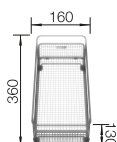

SUGGESTED OPTIONAL ACCESSORIES

Multifunctional colander 219649	Set TOP-Rails 400 235906	Multifunctional basket 223297