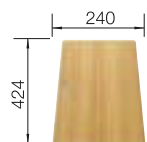

SUGGESTED OPTIONAL ACCESSORIES

Ash compound cutting board
230700