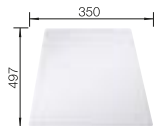

Glass cutting board white cutting board