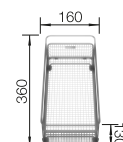

Multifunctional basket

223297