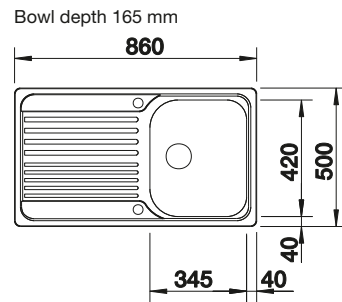

- Functional design
- With 3 1/2" stainless steel basket strainer
- Can be installed reversibly

450 cabinet size mm | Installation from above

SURFACE	SCOPE OF SUPPLY	REVERSIBLE
natural finish	with drain remote control	526335

SCOPE OF SUPPLY	TECHNICAL DRAWING
waste kit with space-saving pipe, 3 1/2" basket strainer with drain remote control (rotary switch), seal