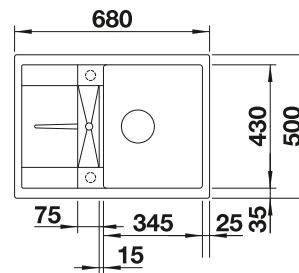

TECHNICAL DRAWING

Pre-drilled holes for tapping or drilling
Bowl depth 190/25 mm

SUGGESTED OPTIONAL ACCESSORIES

Beech cutting board

218313

Plastic cutting board

217611

Corner caddy

235866

BLANCO UNIT WITH METRA 45 S COMPACT

LINUS

see page 388

SELECT II 45/2

see page 438