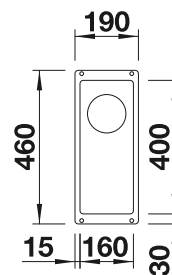

## TECHNICAL DRAWING

Bowl depth 130 mm  
Cut-out radius: 10 mm  
Please order waste connections for combinations of two individual bowls separately.