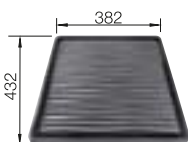

## SUGGESTED OPTIONAL ACCESSORIES

Crockery basket  
231693

Wave Drainer  
230734

Waste fitting set for single bowl  
236268