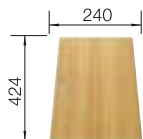

SUGGESTED OPTIONAL ACCESSORIES

Ash compound cutting board
230700