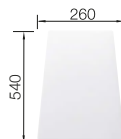

Plastic cutting board

210521