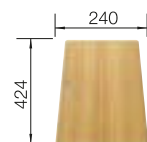

Ash compound cutting board
230700