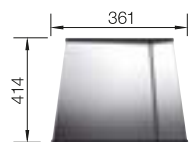

SUGGESTED OPTIONAL ACCESSORIES

Lay-on drainer

223067