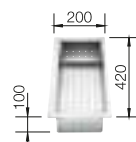

SUGGESTED OPTIONAL ACCESSORIES

Multifunctional colander 219649	Lay-on drainer 223067	Foldable Grid 460x425 238482