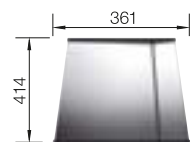

SUGGESTED OPTIONAL ACCESSORIES

Lay-on drainer 223067	Multifunctional basket 223297	Foldable Grid 460x425 238482