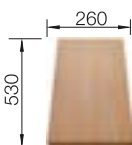

SUGGESTED OPTIONAL ACCESSORIES

Beech cutting board

218313