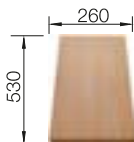

SUGGESTED OPTIONAL ACCESSORIES

Beech cutting board

218313