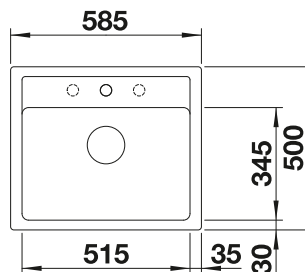

TECHNICAL DRAWING

○ Pre-drilled holes for tapping or drilling
Bowl depth 190 mm

SUGGESTED OPTIONAL ACCESSORIES

Beech cutting board

218313

Plastic cutting board

217611

BLANCO UNIT WITH LEGRA 6

MIDA-S

see page 401

BOTTON Pro 60/3 Manual

see page 446