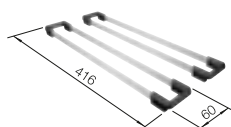

SUGGESTED OPTIONAL ACCESSORIES

Multifunctional colander 219649	Lay-on drainer 223067	Set TOP-Rails 400 235906

BLANCO UNIT WITH CLARON 180-U

drink.filter EVOL-S Pro see page 341	SOLON-IF see page 448