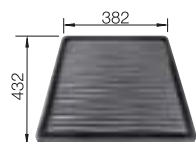

## SUGGESTED OPTIONAL ACCESSORIES

Wave Drainer

230734

294

**BLANCO**