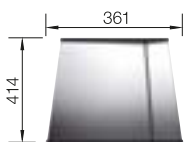

SUGGESTED OPTIONAL ACCESSORIES

Lay-on drainer

223067