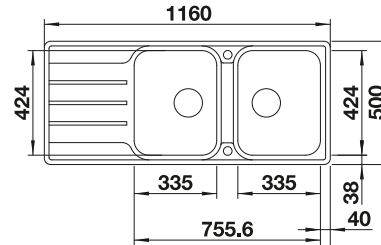

- Modern linear shape
- Maximum bowl capacity with two bowls
- Spacious tap ledge and drainer area
- Elegant IF flat-rim for flushmount and for installation from above
- Can be installed reversibly
- 3 ½" basket strainer
- Version with or without remote control

800 cabinet size mm | Flat rim IF

SURFACE	SCOPE OF SUPPLY	REVERSIBLE
brushed finish	with drain remote control w/o drain remote control	523037 523036
SCOPE OF SUPPLY	TECHNICAL DRAWING	

waste kit with space-saving pipe, 2 x 3 ½" basket strainer with drain remote control (rotary switch) for 1 bowl
or
waste kit with space-saving pipe, 2 x 3 ½" basket strainer

Bowl depth 205/205 mm