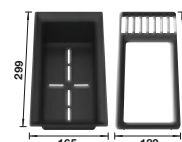

## SUGGESTED OPTIONAL ACCESSORIES

Floating grid

234795

Crockery basket

231693

Sink Drainer 2-in-1

527644