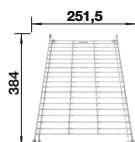

FLOATING GRIDS

- Floating grid
- recommended for PLEON and SUBLINE SILGRANIT and Ceramic
- Stainless steel
- 384 x 251.5 mm

234795