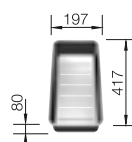

SUGGESTED OPTIONAL ACCESSORIES

Multifunctional colander

227692