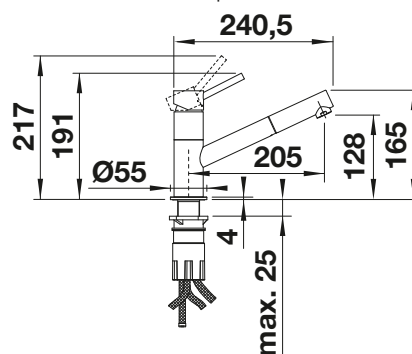

TECHNICAL DRAWING

Flowrate 9.3 l/min at 3 bar pressure

SCOPE OF SUPPLY

- 120° swivel spout for greater reach
- Ø 35 mm tap hole required
- With ceramic disk cartridge
- Patented jet regulator for markedly reduced scaling
- Spray made of plastic
- Nylon-sheathed spray hose
- Hose weight for reliable retraction
- Flexible connector pipes, 500 mm long and 3/8" nut
- Stabilisation plate to increase the stability of the tap when fitted in stainless steel sinks
- With non-return valve and thus guaranteed against reflux in accordance with EN 1717

SUGGESTED OPTIONAL ACCESSORIES

Dirt filter for corner valve
128434

Jet regulator set for high-pressure mixer taps
521746

Spray hose guide for kitchen mixer taps
511920

RECOMMENDATION SOAP DISPENSER

LATO Soap dispenser

see page 424