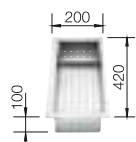

SUGGESTED OPTIONAL ACCESSORIES

Multifunctional colander
219649