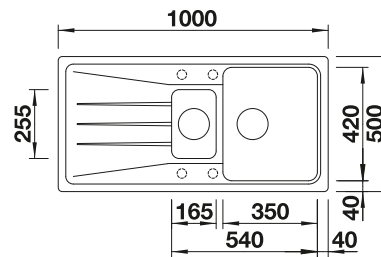

TECHNICAL DRAWING

○ Pre-drilled holes for tapping or drilling
Bowl depth 190/120 mm

SUGGESTED OPTIONAL ACCESSORIES

Beech cutting board

218313

Plastic cutting board

217611

Multifunctional colander

231178

BLANCO UNIT WITH SONA 6 S

KANO-S

see page 397

BOTTON Pro 60/3
Automatic

see page 445