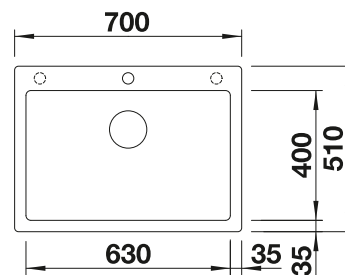

TECHNICAL DRAWING

- Pre-drilled holes for tapping or drilling

Bowl depth 220 mm

The optional ash compound chopping board can only be placed on the edge of the bowl if the diameter of the kitchen mixer tap is less than 48 mm.