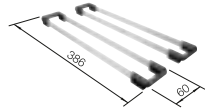

SCOPE OF SUPPLY

2 x ETAGON rails in stainless steel, waste kit with space-saving pipe, 3 1/2" InFino basket strainer with drain remote control (pop-up, chrome-plated), fixing kit

2 x ETAGON rails