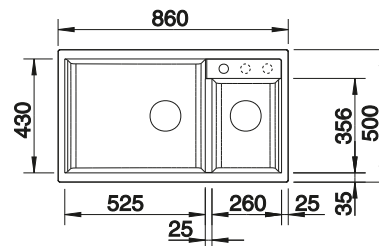

TECHNICAL DRAWING

Pre-drilled holes for tapping or drilling
Bowl depth 190/190 mm

SUGGESTED OPTIONAL ACCESSORIES

Beech cutting board

218313

Plastic cutting board

217611

Corner caddy

235866

BLANCO UNIT WITH METRA 9

LINUS-S

see page 385

BOTTON II 30/2

see page 447