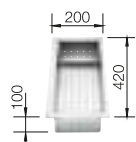

SUGGESTED OPTIONAL ACCESSORIES

Multifunctional colander 219649	Lay-on drainer 223067	Multifunctional basket 223297