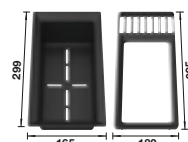

Sink Drainer 2-in-1
527644