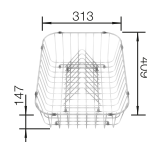

Crockery basket

507829