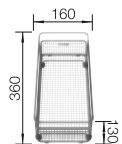

SUGGESTED OPTIONAL ACCESSORIES

Multifunctional basket

223297