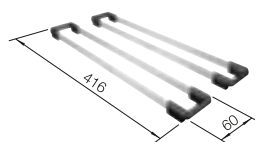

TOP RAILS

- Set TOP-Rails 400
- recommended for SUBLINE and PLEON SILGRANIT and also for ANDANO, SUPRA, CLARON and ZEROX
- stainless steel/plastic
- 22 x 416 x 60 mm

235906