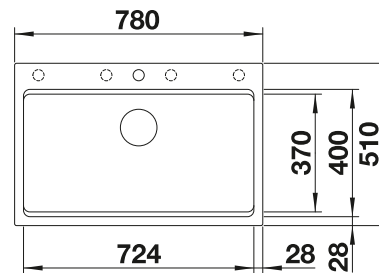

TECHNICAL DRAWING

○ Pre-drilled holes for tapping or drilling
Bowl depth 220 mm

SUGGESTED OPTIONAL ACCESSORIES

Ash compound cutting
board
230700

Wave Drainer
230734

BLANCO UNIT WITH ETAGON 8

drink.filter EVOL-S Pro

see page 341

FLEXON II Low 80/3

see page 442