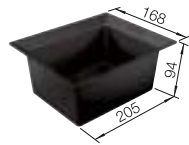

- To be positioned in 8 l, 15 l or 19 l bins of BLANCO SELECT II and FLEXON II
- Also ideal for collecting food waste or small items
- Dishwasher safe
- In scope of supply of BLANCO SELECT II Orga

UNIVERSAL BOX

- Select universal box 1.5 liters
- to hang in the 8-l, 15-l or 19-l bin
- black
- plastic
- 94 x 205 x 168 mm

229342