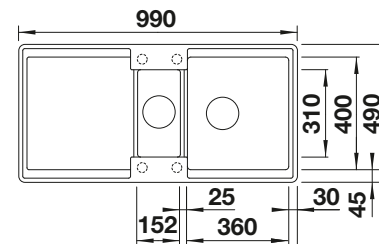

## TECHNICAL DRAWING

○ Pre-drilled holes for tapping or drilling  
Bowl depth 200/135 mm