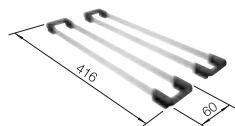

SUGGESTED OPTIONAL ACCESSORIES

Set TOP-Rails 400
235906