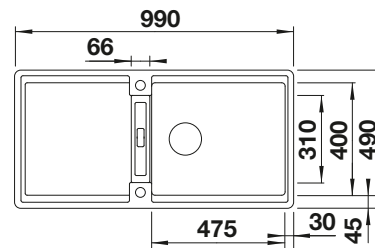

## TECHNICAL DRAWING

Bowl depth 200 mm