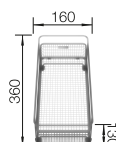

Multifunctional basket

223297