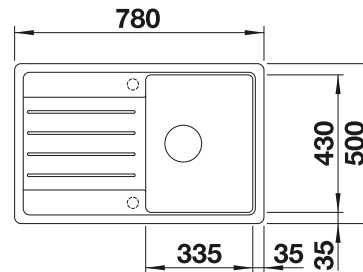

TECHNICAL DRAWING

Pre-drilled holes for tapping or drilling
Bowl depth 190 mm

SUGGESTED OPTIONAL ACCESSORIES

Beech cutting board

218313

Plastic cutting board

217611

288

BLANCO

BLANCO UNIT WITH LEGRA 45 S

MIDA

see page 402

BOTTON II 30/2

see page 447