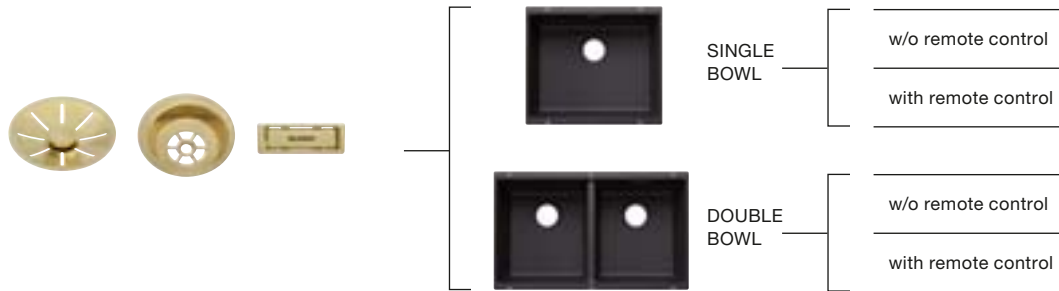

2. Choose your preferred complementing Coloured Components InFino drain system