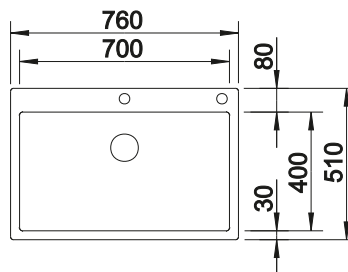

TECHNICAL DRAWING

Bowl depth 190 mm

SUGGESTED OPTIONAL ACCESSORIES

Lay-on drainer

223067

Multifunctional basket

223297

Foldable Grid 460x425

238482

BLANCO UNIT WITH CLARON 700-IF/A DURINOX

drink.filter EVOL-S Pro

see page 341

SOLON-IF

see page 448