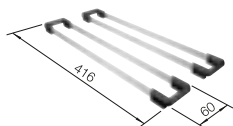

SUGGESTED OPTIONAL ACCESSORIES

Set TOP-Rails 400

235906