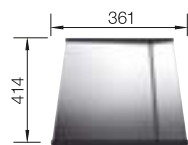

SUGGESTED OPTIONAL ACCESSORIES

Lay-on drainer

223067