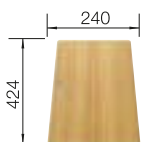

SUGGESTED OPTIONAL ACCESSORIES

Ash compound cutting
board
230700