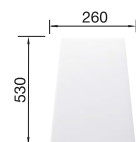

## SUGGESTED OPTIONAL ACCESSORIES

Beech cutting board

218313

250

**BLANCO**

Plastic cutting board

217611

Multifunctional basket