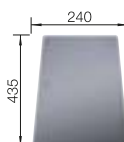

Safety glass cutting board
227697