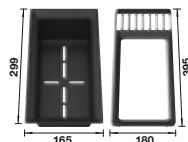

SUGGESTED OPTIONAL ACCESSORIES

Sink Drainer 2-in-1

527644