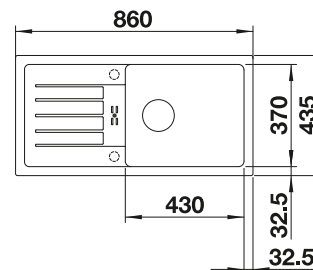

TECHNICAL DRAWING

○ Pre-drilled holes for tapping or drilling
Bowl depth 180 mm

SUGGESTED OPTIONAL ACCESSORIES

BLANCO UNIT WITH FAVUM XL 6 S

BLANCOWEGA-S II

BOTTON Pro 60/3 Manual

see page 407

see page 446