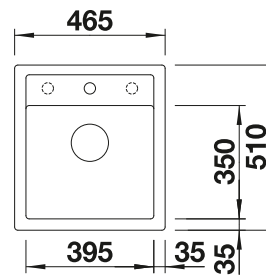

TECHNICAL DRAWING

○ Pre-drilled holes for tapping or drilling
Bowl depth 190 mm

SUGGESTED OPTIONAL ACCESSORIES

Corner caddy

235866

Crockery basket

514238

Wave Drainer

230734

BLANCO UNIT WITH DALAGO 45

KANO

see page 399

SELECT II 45/2

see page 438