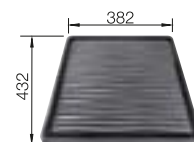

## SUGGESTED OPTIONAL ACCESSORIES

Bamboo cutting board

239449

Crockery basket

514238

Wave Drainer

230734