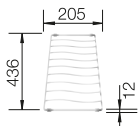

SCOPE OF SUPPLY

stainless steel drainer grid, waste kit with space-saving pipe, 3 1/2" InFino basket strainer with drain remote control (rotary switch)
or
stainless steel drainer grid, waste kit with space-saving pipe, 3 1/2" InFino basket strainer

Stainless steel grid