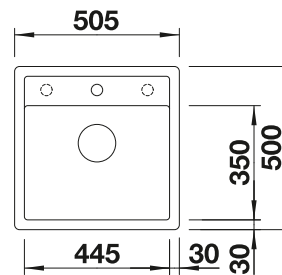

## TECHNICAL DRAWING

○ Pre-drilled holes for tapping or drilling  
Bowl depth 190 mm