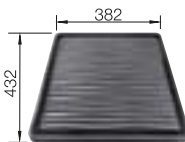

## SUGGESTED OPTIONAL ACCESSORIES

Foldable Grid 460x425  
238482

Crockery basket  
514238

Wave Drainer  
230734