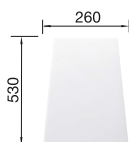

## SUGGESTED OPTIONAL ACCESSORIES

Beech cutting board

218313

Plastic cutting board

217611

Crockery basket

220573