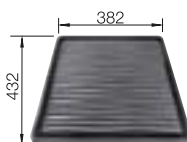

## SUGGESTED OPTIONAL ACCESSORIES

Crockery basket

231693

Wave Drainer

230734

Waste fitting set for double bowls

236264