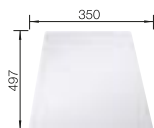

Glass cutting board white