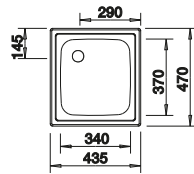

Please order 1 1/2" waste kit separately.  
Bowl dimensions: 340 x 370 x 150 mm  
Cut-out dimensions: 417 x 452 mm

PLANNING NOTE