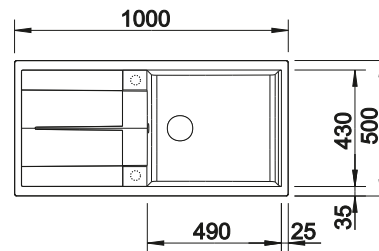

TECHNICAL DRAWING

Pre-drilled holes for tapping or drilling
Bowl depth 190 mm

SUGGESTED OPTIONAL ACCESSORIES

Beech cutting board

218313

Plastic cutting board

217611

Corner caddy

235866

BLANCO UNIT WITH METRA XL 6 S

LINUS-S

see page 385

SELECT II 60/3

see page 434