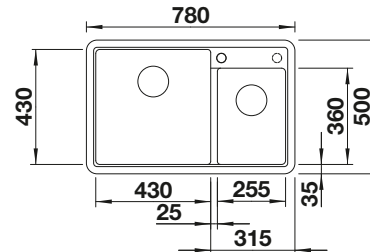

TECHNICAL DRAWING

○ Pre-drilled holes for tapping or drilling
Bowl depth 190/190 mm

SUGGESTED OPTIONAL ACCESSORIES

Beech cutting board

218313

Plastic cutting board

217611

BLANCO UNIT WITH LEGRA 8

MIDA-S

see page 401

SOLON-IF

see page 448