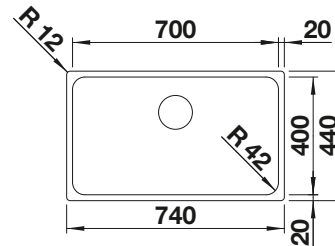

TECHNICAL DRAWING

Bowl depth 185 mm
Note: Please order drain connections for combinations of two individual bowls separately.