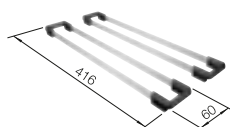

Set TOP-Rails 400
235906