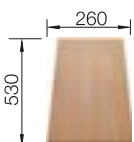

SUGGESTED OPTIONAL ACCESSORIES

Beech cutting board

218313