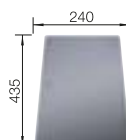

Safety glass cutting board
227697