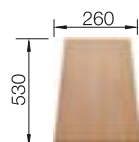

SUGGESTED OPTIONAL ACCESSORIES

Beech cutting board

218313