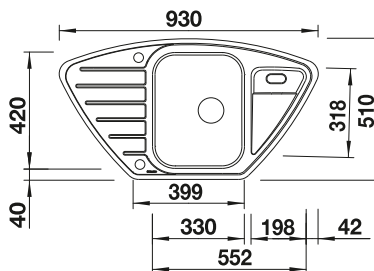

- Wide sink family range with clear shapes
- Elegant IF flat-rim for flushmount and for installation from above
- Compact drainer
- With 3 1/2" stainless steel basket strainer
- With drain remote control
- Suitable for corner and line designs

900
x
900

corner cabinet
size mm

Flat
rim IF

SURFACE	SCOPE OF SUPPLY	BOWL CENTRED
brushed finish	with drain remote control	516277

SCOPE OF SUPPLY	TECHNICAL DRAWING
waste kit with space-saving pipe, 3 1/2" basket strainer with drain remote control (rotary switch)	

Bowl depth 170/35 mm
Cut-out by template.

Note:
if installing into a 60 cm corner base cabinet, the wall units underneath should be sawn out for the additional bowl drainage. A dishwasher can be planned in to the left of the sink bowl.