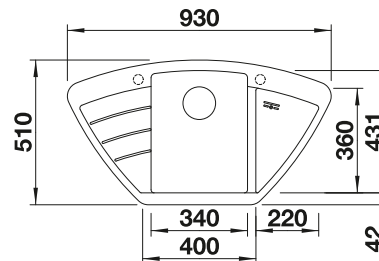

TECHNICAL DRAWING

○ Pre-drilled holes for tapping or drilling
Bowl depth 180/27 mm
Cut-out by template.

SUGGESTED OPTIONAL ACCESSORIES

Multifunctional basket

223297

Crockery basket

507829

BLANCO UNIT WITH ZIA 9 E

KANO-S

see page 397

SOLON-IF

see page 448