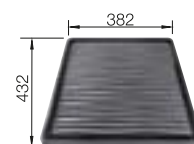

Wave Drainer

230734