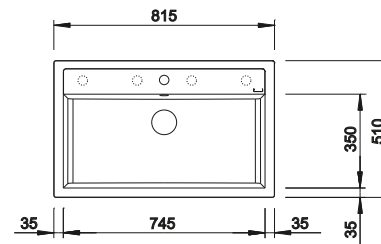

TECHNICAL DRAWING

○ Pre-drilled holes for tapping or drilling
Bowl depth 190 mm

SUGGESTED OPTIONAL ACCESSORIES

Corner caddy

235866

Crockery basket

507829

Wave Drainer

230734

BLANCO UNIT WITH DALAGO 8

KANO-S

see page 397

SOLON-IF

see page 448