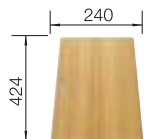

BLANCO UNIT WITH ANDANO 400-IF/A

SONEA-S Flexo
see page 368

FLEXON II 45/2
see page 440