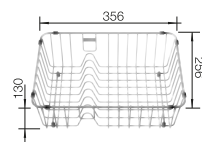

SUGGESTED OPTIONAL ACCESSORIES

Crockery basket

231693