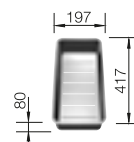

Multifunctional colander
227692