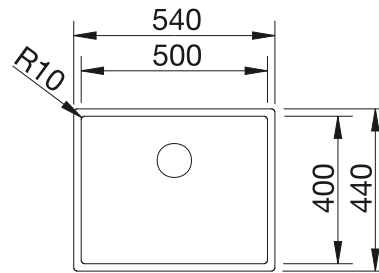

TECHNICAL DRAWING

Bowl depth 190 mm

SUGGESTED OPTIONAL ACCESSORIES

Lay-on drainer

223067

Multifunctional basket

223297

Foldable Grid 460x425

238482

BLANCO UNIT WITH CLARON 500-U DURINOX

drink.filter EVOL-S Pro

see page 341

SELECT II 60/3

see page 434