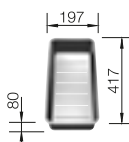

Multifunctional colander
227692