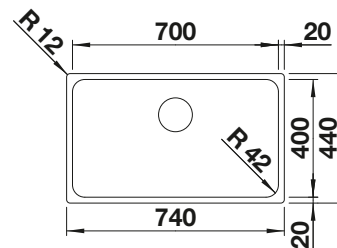

- A harmonious interplay between functional and visual elements
- High-quality features with covered C-overflow and InFino drain system – elegantly integrated and easy-care
- Convenient bowl volume and base surface designed for practical use
- Elegant IF flat-rim for flushmount and for installation from above
- Functional accessories optionally available

800 cabinet size mm | Flat rim IF

800 mm

Stainless steel bowls

3

SURFACE	SCOPE OF SUPPLY	
brushed finish	w/o drain remote control, w/o accessories	526126
SCOPE OF SUPPLY		TECHNICAL DRAWING

waste kit with space-saving pipe, 3 1/2" InFino basket strainer, fixing kit

Bowl depth 185 mm
Note: Installing a kitchen mixer tap, drain remote control or soap dispenser in laminate worktops requires a flexible sealing tape.

Please order drain connections for combinations of two individual bowls separately.