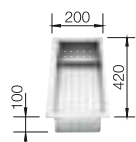

SUGGESTED OPTIONAL ACCESSORIES

Multifunctional colander 219649	Lay-on drainer 223067	Foldable Grid 460x425 238482