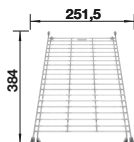

Floating grid

234795