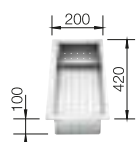

SUGGESTED OPTIONAL ACCESSORIES

Multifunctional colander

219649