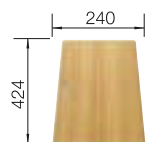

SUGGESTED OPTIONAL ACCESSORIES

Ash compound cutting board
230700