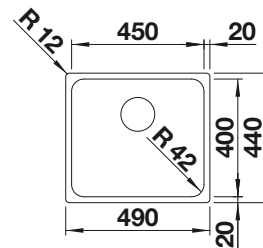

- A harmonious interplay between functional and visual elements
- High-quality features with covered C-overflow and InFino drain system
  - elegantly integrated and easy-care
- Convenient bowl volume and base surface designed for practical use
- Functional accessories optionally available

500 cabinet size mm | Undermount

500 mm

Stainless steel bowls

3

SURFACE	SCOPE OF SUPPLY	
brushed finish	w/o drain remote control, w/o accessories	526120
SCOPE OF SUPPLY		TECHNICAL DRAWING

waste kit with space-saving pipe, 3 1/2" InFino basket strainer, fixing kit

Bowl depth 185 mm
Note: Please order drain connections for combinations of two individual bowls separately.