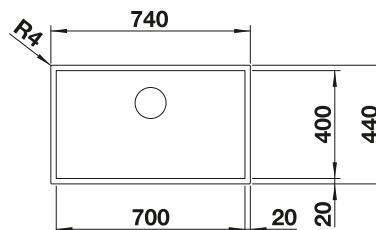

TECHNICAL DRAWING

Bowl depth 185 mm

SUGGESTED OPTIONAL ACCESSORIES

Lay-on drainer

223067

Foldable Grid 460x425

238482

Multifunctional basket

223297

BLANCO UNIT WITH ZEROX 700-U DURINOX DARK STEEL

BLANCO CULINA-S II

see page 359

SOLON-IF

see page 448