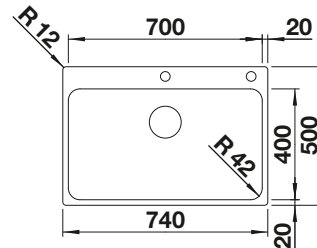

TECHNICAL DRAWING

Bowl depth 185 mm
Additional drill hole possible. The subsequent drill hole should be carried out by a specialist company.