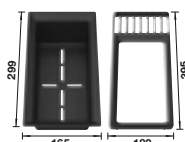

Sink Drainer 2-in-1
527644