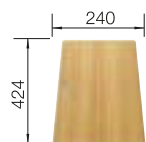

SUGGESTED OPTIONAL ACCESSORIES

Ash compound cutting board
230700