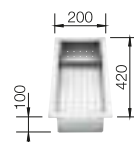

Multifunctional colander

219649