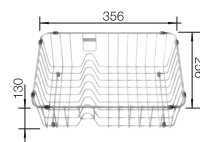

SUGGESTED OPTIONAL ACCESSORIES

Crockery basket

231693