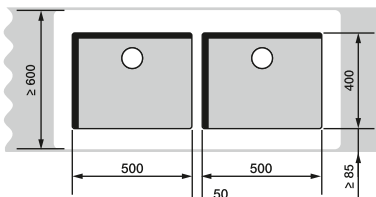

120 cm cabinet