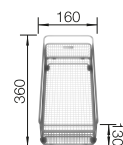

Multifunctional basket

223297