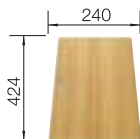

Ash compound cutting board
230700