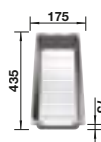

Multifunctional colander
227689