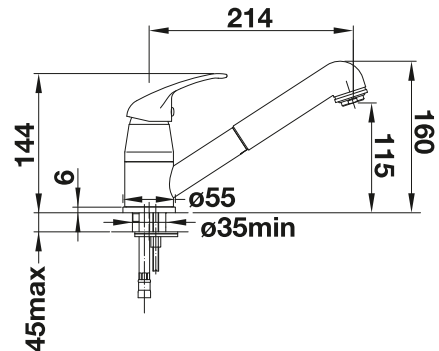

TECHNICAL DRAWING

Flowrate 9.1 / 6.2 (LP) / 10.6 (HP) l/min at 3 bar pressure

SCOPE OF SUPPLY

- 90° swivel spout
- Ø 35 mm tap hole required
- With ceramic disk cartridge
- Patented jet regulator for markedly reduced scaling
- Spray made of plastic
- Nylon-sheathed spray hose
- Hose weight for reliable retraction
- Flexible connector pipes, 500 mm long and 3/8" nut
- With non-return valve and thus guaranteed against reflux in accordance with EN 1717

SUGGESTED OPTIONAL ACCESSORIES

Dirt filter for corner valve 128434	Jet regulator set for high-pressure mixer taps 521746	Spray hose guide for kitchen mixer taps 511920

RECOMMENDATION SOAP DISPENSER

LATO Soap dispenser

see page 424