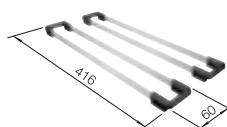

SUGGESTED OPTIONAL ACCESSORIES

Wave Drainer 230734	Foldable Grid 460x425 238482	Set TOP-Rails 400 235906