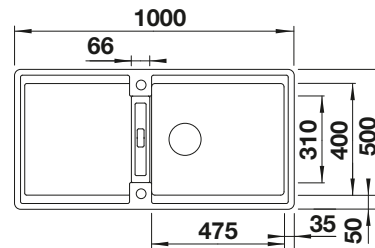

## TECHNICAL DRAWING

Bowl depth 200 mm