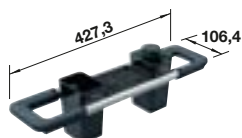

WORKTOP ORGANIZER MAIN SET

- Worktop Organizer Main Set
- Available to purchase in the BLANCO shop
- greyish black
- Aluminium, 100% GRS recycled plastic
- 130 x 106.4 x 427.3 mm

527448