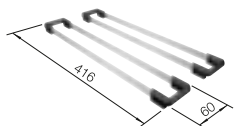

SUGGESTED OPTIONAL ACCESSORIES

Set TOP-Rails 400

235906