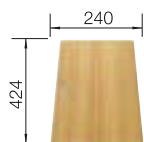

SUGGESTED OPTIONAL ACCESSORIES

Ash compound cutting
board
230700