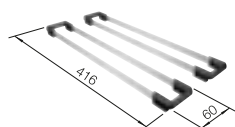

SUGGESTED OPTIONAL ACCESSORIES

Set TOP-Rails 400
235906