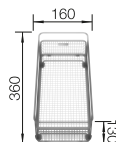

Multifunctional basket

223297