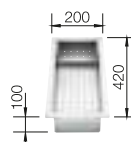

SUGGESTED OPTIONAL ACCESSORIES

Lay-on drainer 223067	Foldable Grid 460x425 238482	Multifunctional colander 219649