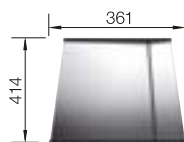

SUGGESTED OPTIONAL ACCESSORIES

Multifunctional colander 219649	Lay-on drainer 223067	Multifunctional basket 223297