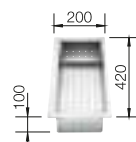

SUGGESTED OPTIONAL ACCESSORIES

Multifunctional colander

219649