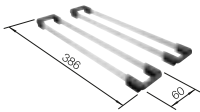

SCOPE OF SUPPLY

2 x ETAGON rails in stainless steel, fixing kit