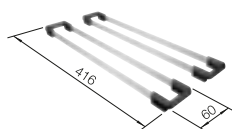

Set TOP-Rails 400
235906