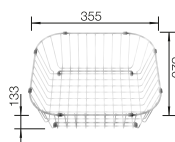

Crockery basket

514238