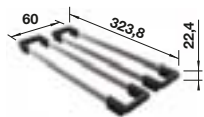

SCOPE OF SUPPLY

2 x ETAGON rails in stainless steel, waste kit with space-saving pipe, 3 1/2" InFino basket strainer with drain remote control (PushControl)

2 x ETAGON XL 6 S Rails