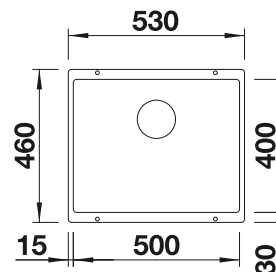

TECHNICAL DRAWING

Bowl depth 190 mm
Cut-out radius: 10 mm
Drainage components must be ordered separately.
Please order drain connections for combinations of two individual bowls separately.