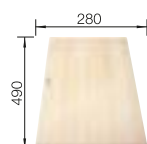

SUGGESTED OPTIONAL ACCESSORIES

Beech cutting board

235844