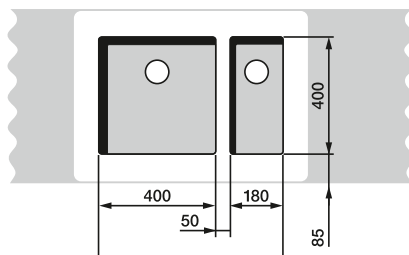

## BLANCO ANDANO

60 cm cabinet

ANDANO 340/180-U

70/80 cm cabinet

ANDANO 400-U + ANDANO 180-U +  
Bowl connection 225088

80 cm cabinet

ANDANO 340-U + ANDANO 340-U +  
Bowl connection 225088

90 cm cabinet