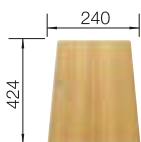

SUGGESTED OPTIONAL ACCESSORIES

Ash compound cutting board 230700   Multifunctional colander 227692   Set TOP-Rails 400 235906