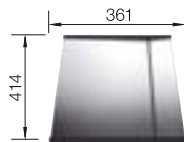

Lay-on drainer

223067