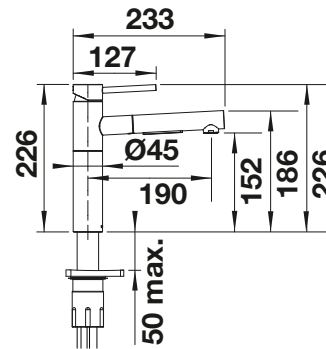

TECHNICAL DRAWING

Flowrate 7.9 l/min at 3 bar pressure

SCOPE OF SUPPLY

- 140° swivel spout for greater reach
- Ø 35 mm tap hole required
- Easy and fast professional mixer tap installation with the BLANCOLock
- With ceramic disk cartridge
- Clear stream aerator
- Spray made of metal
- Nylon-sheathed spray hose
- Hose weight for reliable retraction
- Flexible connector pipes, 700 mm long and 3/8" nut
- Stabilisation plate to increase the stability of the tap when fitted in stainless steel sinks
- With non-return valve and thus guaranteed against reflux in accordance with EN 1717

SUGGESTED OPTIONAL ACCESSORIES

Dirt filter for corner valve 128434	Spray hose guide for kitchen mixer taps 511920

RECOMMENDATION SOAP DISPENSER

LATO Soap dispenser

see page 424