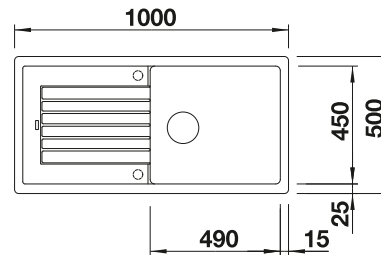

TECHNICAL DRAWING

○ Pre-drilled holes for tapping or drilling
Bowl depth 190 mm

SUGGESTED OPTIONAL ACCESSORIES

Beech cutting board

218313

Plastic cutting board

217611

Multifunctional basket

223297

BLANCO UNIT WITH ZIA XL 6 S

KANO-S

see page 397

SELECT II 60/3

see page 434