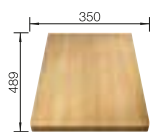

SCOPE OF SUPPLY

movable ash compound bridging chopping board, multifunctional stainless steel colander, waste kit with space-saving pipe, 2 x 3 1/2" InFino basket strainer with drain remote control (rotary switch) for the main bowl

or
movable safety glass cutting board, multifunctional stainless steel colander, waste kit with space-saving pipe, 2 x 3 1/2" InFino basket strainer with drain remote control (rotary switch) for the main bowl

Ash compound bridging chopping board