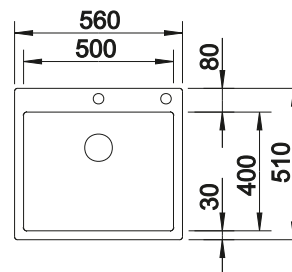

## TECHNICAL DRAWING

Bowl depth 190 mm