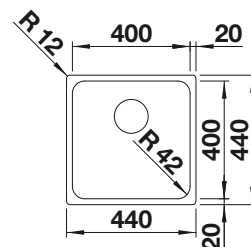

- A harmonious interplay between functional and visual elements
- High-quality features with covered C-overflow and InFino drain system
  - elegantly integrated and easy-care
- Convenient bowl volume and base surface designed for practical use
- Functional accessories optionally available

450 cabinet size mm | Undermount

Stainless steel bowls

ω

SURFACE	SCOPE OF SUPPLY	
brushed finish	w/o drain remote control, w/o accessories	526117

SCOPE OF SUPPLY		TECHNICAL DRAWING	
waste kit with space-saving pipe, 3 1/2" InFino basket strainer, fixing kit		Bowl depth 185 mm Note: Please order drain connections for combinations of two individual bowls separately.