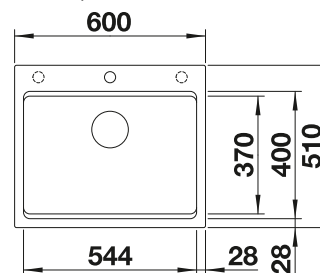

TECHNICAL DRAWING

○ Pre-drilled holes for tapping or drilling
Bowl depth 220 mm

SUGGESTED OPTIONAL ACCESSORIES

Ash compound cutting
board
230700

Wave Drainer
230734

BLANCO UNIT WITH ETAGON 6

drink.filter EVOL-S Pro

see page 341

SELECT II XL 60/3

see page 434