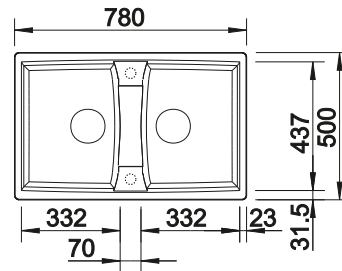

TECHNICAL DRAWING

○ Pre-drilled holes for tapping or drilling
Bowl depth 190/190 mm

SUGGESTED OPTIONAL ACCESSORIES

Beech cutting board

218313

Plastic cutting board

217611

Multifunctional basket

223297

BLANCO UNIT WITH LEXA 8

LINUS-S

see page 385

SOLON-IF

see page 448