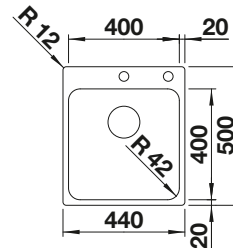

- A harmonious interplay between functional and visual elements
- High quality features consisting of a covered C-overflow and InFino drain system with PushControl- the slim and intuitive remote control
- Convenient bowl volume and base surface designed for practical use
- Elegant IF flat-rim for flushmount and for installation from above
- Functional accessories optionally available

450 cabinet size mm | Flat rim IF

450 mm

Stainless steel bowls

3

SURFACE	SCOPE OF SUPPLY	
brushed finish	with drain remote control, w/o accessories	526119
SCOPE OF SUPPLY		TECHNICAL DRAWING

waste kit with space-saving pipe, 3 1/2" InFino basket strainer with drain remote control (PushControl), fixing kit

Bowl depth 185 mm
Note: Additional drill hole possible. The subsequent drill hole should be carried out by a specialist company.