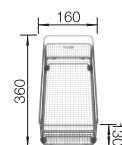

Multifunctional basket

223297