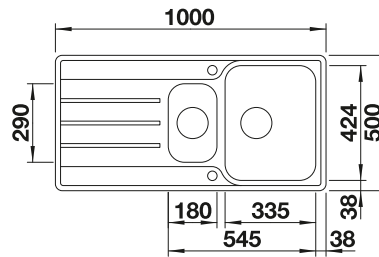

- Modern linear shape
- Maximized bowl capacity plus additional bowl
- Spacious tap ledge and drainer area
- Elegant IF flat-rim for flushmount and for installation from above
- Can be installed reversibly
- 3 ½" basket strainer
- Versions with and without remote control

600 cabinet size mm | Flat rim IF

SURFACE	SCOPE OF SUPPLY	REVERSIBLE
brushed finish	with drain remote control w/o drain remote control	523033 523032

SCOPE OF SUPPLY	TECHNICAL DRAWING
waste kit with space-saving pipe, 2 x 3 ½" basket strainer with drain remote control (rotary switch) for the main bowl or waste kit with space-saving pipe, 2 x 3 ½" basket strainer	 Bowl depth 205/145 mm