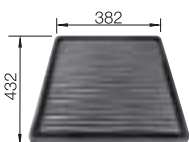

SUGGESTED OPTIONAL ACCESSORIES

Wave Drainer 230734	Foldable Grid 460x425 238482	Set TOP-Rails 400 235906