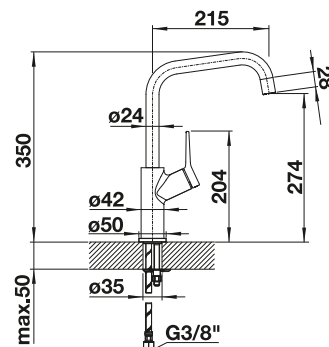

TECHNICAL DRAWING

Flowrate 11.85 l/min at 3 bar pressure