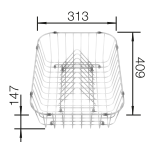

SUGGESTED OPTIONAL ACCESSORIES

Crockery basket

507829