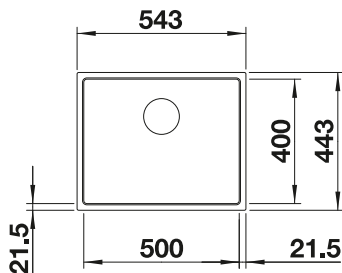

TECHNICAL DRAWING

Bowl depth 190 mm
Installing a kitchen mixer tap, drain remote control or soap dispenser in laminate worktops requires a flexible sealing tape.

Note: for worktop thicknesses of 15 mm and over, a space for the overflow must be cut out on the underside.
Please note the cut-out information for the respective installation method.