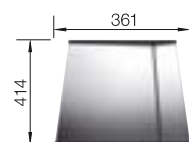

Lay-on drainer

223067