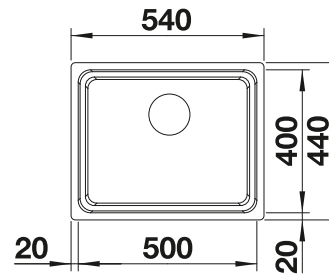

SCOPE OF SUPPLY

TECHNICAL DRAWING

2 x ETAGON rails in stainless steel, waste kit with space-saving pipe, 3 1/2" InFino basket strainer, fixing kit

2 x ETAGON rails

Bowl depth 190 mm