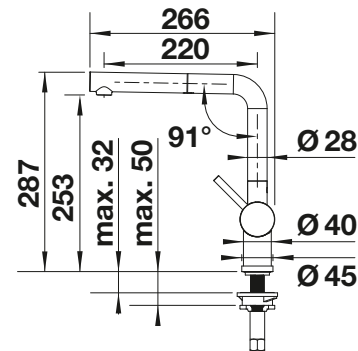

TECHNICAL DRAWING

Flowrate 9.56 l/min at 3 bar pressure

SCOPE OF SUPPLY

- 140° swivel spout for greater reach
- Ø 35 mm tap hole required
- With ceramic disk cartridge
- Patented jet regulator for markedly reduced scaling
- Spray made of metal
- Metal-sheathed spray hose
- BLANCO hose weight for extended reach
- Flexible connector pipes, 700 mm long and 3/8" nut
- Stabilisation plate to increase the stability of the tap when fitted in stainless steel sinks
- With non-return valve and thus guaranteed against reflux in accordance with EN 1717

SUGGESTED OPTIONAL ACCESSORIES

Dirt filter for corner valve
128434

Jet regulator set for
high-pressure mixer taps
521746

Spray hose guide for kitchen
mixer taps
511920

RECOMMENDATION SOAP DISPENSER

LATO Soap dispenser

see page 424