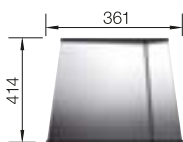

SUGGESTED OPTIONAL ACCESSORIES

Lay-on drainer

223067