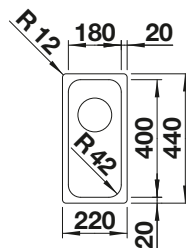

- A harmonious interplay between functional and visual elements
- High-quality features with covered C-overflow and InFino drain system
  - elegantly integrated and easy-care
- Convenient bowl volume and base surface designed for practical use
- Elegant IF flat-rim for flushmount and for installation from above
- Functional accessories optionally available

300 cabinet size mm | Flat rim IF

Stainless steel bowls

3

SURFACE	SCOPE OF SUPPLY	
brushed finish	w/o drain remote control, w/o accessories	526114

SCOPE OF SUPPLY		TECHNICAL DRAWING	
waste kit with space-saving pipe, 3 1/2" InFino basket strainer, fixing kit			

Bowl depth 125 mm
Note: Installing a kitchen mixer tap, drain remote control or soap dispenser in laminate worktops requires a flexible sealing tape.

Please order drain connections for combinations of two individual bowls separately.