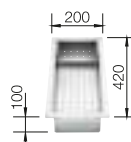

Multifunctional colander

219649