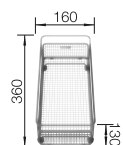

SUGGESTED OPTIONAL ACCESSORIES

Multifunctional basket

223297