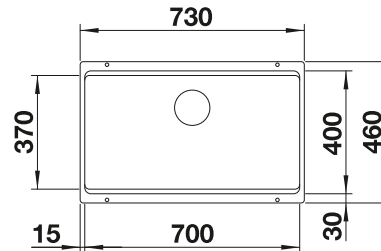

TECHNICAL DRAWING

Bowl depth 200 mm
Cut-out radius: 20 mm

SUGGESTED OPTIONAL ACCESSORIES

Ash compound cutting
board
230700

Safety glass cutting board
227697

Multifunctional colander
227689

BLANCO UNIT WITH ETAGON 700-U

drink.filter EVOL-S Pro

see page 341

FLEXON II Low 80/3

see page 442