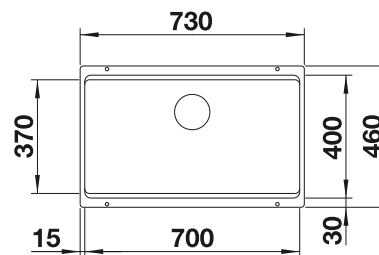

TECHNICAL DRAWING

Bowl depth 200 mm
Cut-out radius: 20 mm
Drainage components must be ordered separately.

see page

SUGGESTED OPTIONAL ACCESSORIES

Ash compound cutting board
230700

Safety glass cutting board
227697

Multifunctional colander
227689

BLANCO UNIT WITH ETAGON 700-U FOR COLOURED COMPONENTS

FONTAS-S II Filter

see page 343

FLEXON II Low 80/3

see page 442