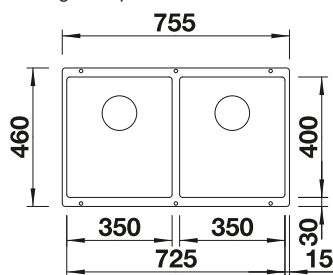

TECHNICAL DRAWING

Bowl depth 200/200 mm
Cut-out radius: 10 mm
Drainage components must be ordered separately.

see page

SUGGESTED OPTIONAL ACCESSORIES

Set TOP-Rails 400
235906

Ash compound cutting board
230700

Safety glass cutting board
227697

BLANCO UNIT WITH SUBLINE 350/350-U FOR COLOURED COMPONENTS

LINUS-S
see page 384

FLEXON II Low 80/3
see page 442