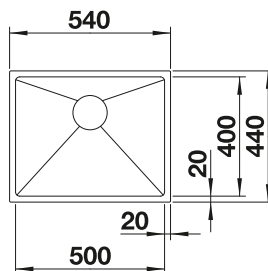

- Versatile bowl programme for the most diverse requirements
- Elegant flat rim for inset installation and undermounting
- Extra-large and deep bowls for maximum convenience
- Concise corner radii, modern and functional
- Higher functionality thanks to the eye-catching drain grooves in the base

600 cabinet size mm | Installation from above and undermount

600 mm

Stainless steel bowls

3

SURFACE	SCOPE OF SUPPLY	
brushed finish	w/o waste fitting	235642

SCOPE OF SUPPLY	TECHNICAL DRAWING
waste kit is not included in the scope of supply Only available in selected markets, availability to be checked with your BLANCO sales representative	Bowl depth 200 mm Please order waste kit separately. BLANCO QUATRUS R15-IU - production on demand, minimum order quantity to be checked with BLANCO.