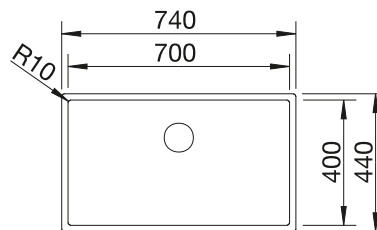

TECHNICAL DRAWING

Bowl depth 190 mm
Installing a kitchen mixer tap, drain remote control or soap dispenser in laminate worktops requires a flexible sealing tape