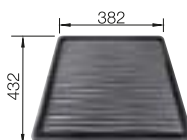

## SUGGESTED OPTIONAL ACCESSORIES

Set TOP-Rails 400

235906

Crockery basket

514238

Wave Drainer

230734