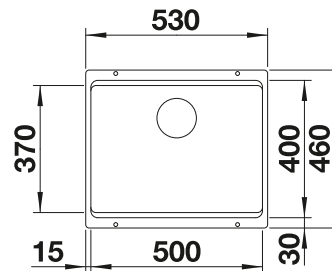

## TECHNICAL DRAWING

Bowl depth 200 mm  
Cut-out radius: 20 mm