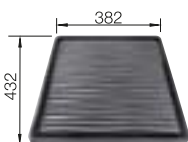

## SUGGESTED OPTIONAL ACCESSORIES

Crockery basket

231693

Wave Drainer

230734

Waste fitting set for single bowl

236268