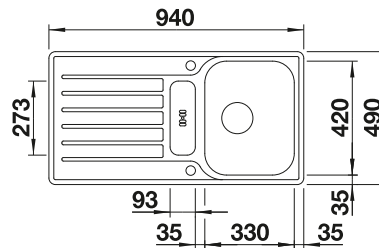

- Wide sink family range with clear shapes
- Additional draining bowl with stainless steel insert
- Spacious drainer
- Elegant IF flat-rim for flushmount and for installation from above
- Can be installed reversibly
- With drain remote control
- With 3 ½" stainless steel basket strainer

500 cabinet size mm | Flat rim IF

SURFACE	SCOPE OF SUPPLY	REVERSIBLE
brushed finish	with drain remote control, with colander	517281
SCOPE OF SUPPLY	TECHNICAL DRAWING	

perforated stainless steel insert, waste kit with space-saving pipe, 3 ½" basket strainer with drain remote control (rotary switch) for the main bowl

Bowl depth 165/40 mm