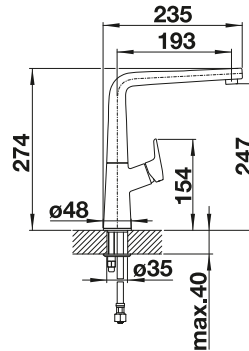

TECHNICAL DRAWING

Flowrate 12.6 l/min at 3 bar pressure

SCOPE OF SUPPLY

- 360° swivel spout for greater reach
- Ø 35 mm tap hole required
- With ceramic disk cartridge
- Patented jet regulator for markedly reduced scaling
- Flexible connector pipes, 500 mm long and 3/8" nut
- Stabilisation plate to increase the stability of the tap when fitted in stainless steel sinks

SUGGESTED OPTIONAL ACCESSORIES

Dirt filter for corner valve
128434

RECOMMENDATION SOAP DISPENSER

LATO Soap dispenser

see page 424