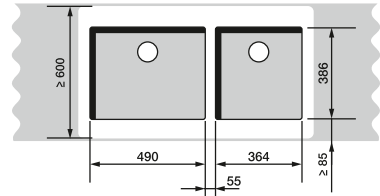

120 cm cabinet