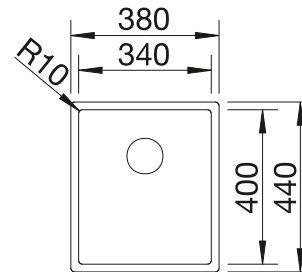

TECHNICAL DRAWING

Bowl depth 190 mm
Please order drain connections for combinations of two individual bowls separately