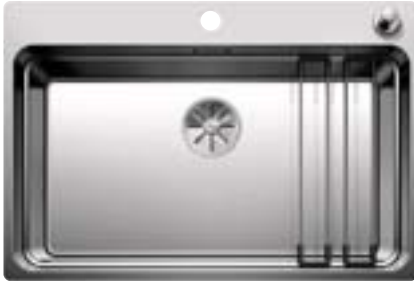

ETAGON 700-IF/A STAINLESS STEEL