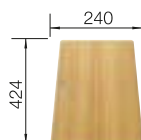

Ash compound cutting
board
230700