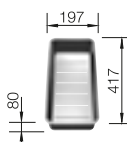

Multifunctional colander

227692