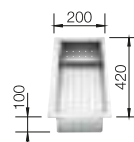

SUGGESTED OPTIONAL ACCESSORIES

Multifunctional colander 219649	Lay-on drainer 223067	Set TOP-Rails 400 235906