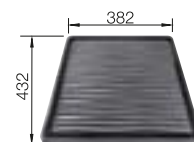

Wave Drainer

230734