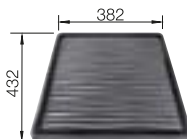

Wave Drainer
230734