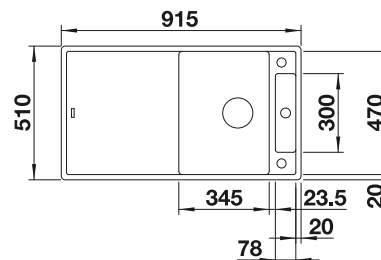

## TECHNICAL DRAWING

Bowl depth 190/40 mm