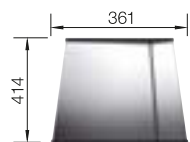

SUGGESTED OPTIONAL ACCESSORIES

Lay-on drainer 223067	Foldable Grid 460x425 238482	Multifunctional colander 219649