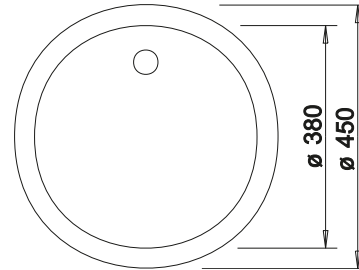

TECHNICAL DRAWING

Bowl depth 165 mm
Installing a kitchen mixer tap, drain remote control or soap dispenser in laminate worktops requires a flexible sealing tape.