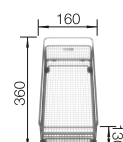

Multifunctional basket

223297