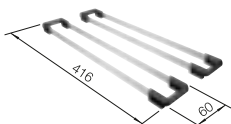

SUGGESTED OPTIONAL ACCESSORIES

Set TOP-Rails 400

235906