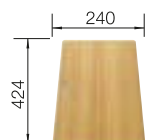

SUGGESTED OPTIONAL ACCESSORIES

Ash compound cutting
board
230700