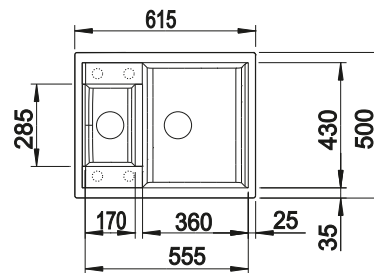

TECHNICAL DRAWING

○ Pre-drilled holes for tapping or drilling
Bowl depth 190/130 mm

SUGGESTED OPTIONAL ACCESSORIES

Beech cutting board 218313	Plastic cutting board 217611	Multifunctional colander 217796

BLANCO UNIT WITH METRA 6

LINUS-S see page 385	SELECT II 60/2 see page 434