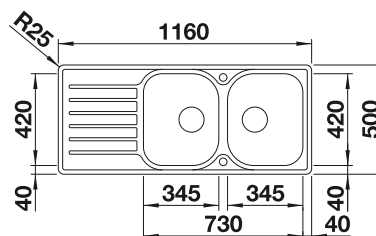

- Wide sink family range with clear shapes
- Elegant IF flat-rim for flushmount and for installation from above
- Two large bowls maximize the cabinet used space
- Can be installed reversibly
- With 3 1/2" stainless steel basket strainer

800 cabinet size mm | Flat rim IF

SURFACE	SCOPE OF SUPPLY	REVERSIBLE
brushed finish	with drain remote control	519713

SCOPE OF SUPPLY	TECHNICAL DRAWING	
waste kit with space-saving pipe, 2 x 3 1/2" basket strainer with drain remote control (rotary switch) for 1 bowl	Bowl depth 165/165 mm