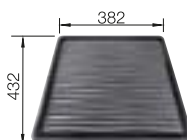

Wave Drainer

230734