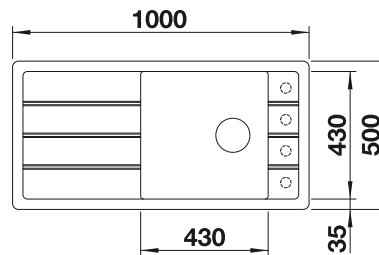

## SUGGESTED OPTIONAL ACCESSORIES

Ash cutting board

237118

260

**BLANCO**