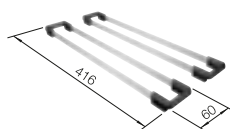

Set TOP-Rails 400
235906