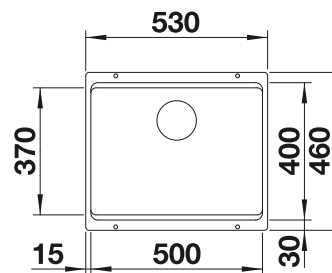

TECHNICAL DRAWING

Bowl depth 200 mm
Cut-out radius: 20 mm
Drainage components must be ordered separately.

SUGGESTED OPTIONAL ACCESSORIES

Ash compound cutting board
230700

Wave Drainer
230734

Safety glass cutting board
227697

BLANCO UNIT WITH ETAGON 500-U FOR COLOURED COMPONENTS

FONTAS-S II Filter

see page 343

SELECT II 60/3 Orga

see page 433