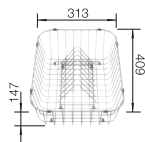

SUGGESTED OPTIONAL ACCESSORIES

Crockery basket

507829