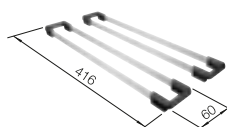

SUGGESTED OPTIONAL ACCESSORIES

Ash compound cutting board 230700   Multifunctional colander 227692   Set TOP-Rails 400 235906