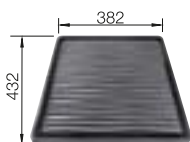

## SUGGESTED OPTIONAL ACCESSORIES

Crockery basket

231693

Wave Drainer

230734

Waste fitting set for double bowls

236264