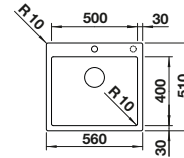

- Inset bowl in an elegant-pure design
- Elegant corner radii of only 10 mm - without sacrificing functional advantages
- Large single bowl
- InFino drain system with PushControl - the slim and intuitive remote control
- Flush IF - flat rim

600 mm

Stainless steel bowls

3

CABINET SIZE MM	600	600
CLARON-IF/A	550-IF/A	500-IF/A
Stainless steel	521639	521633
BOWL DEPTH	190 mm	190 mm
BOWL RADIUS		
SCOPE OF SUPPLY InFino drain system with remote control	waste kit with space saving pipe, 3 1/2" InFino basket strainer with drain remote control (PushControl), fixing kit