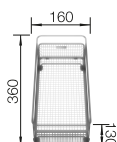

Multifunctional basket

223297