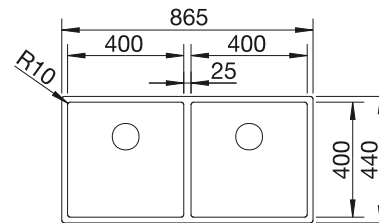

## TECHNICAL DRAWING

Bowl depth 190/190 mm