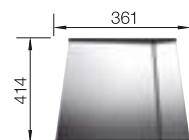

Lay-on drainer

223067