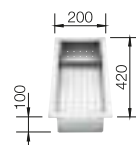

Multifunctional colander

219649