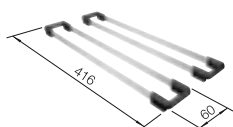

SUGGESTED OPTIONAL ACCESSORIES

Set TOP-Rails 400

235906