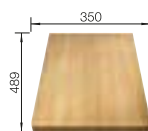

Ash compound bridging
cutting board