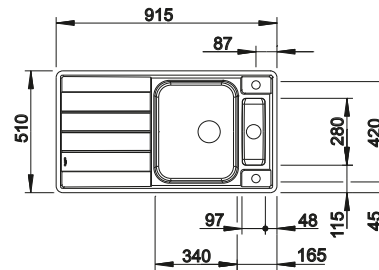

- Elegant extent bowl with emphasised base contour for the largest possible level surface for the safe positioning of glasses and bulky items
- Practical additional draining bowl with stainless steel insert
- Flowing ergonomic work processes along two axis
- Movable cutting board for working directly into cooking dishes
- High-quality features with the covered C-overflow and InFino drain system – elegantly integrated and easy-care

500 cabinet size mm | Flat rim IF

SURFACE	SCOPE OF SUPPLY	REVERSIBLE
satin polish	with drain remote control, with accessories	522103
SCOPE OF SUPPLY		TECHNICAL DRAWING

movable safety glass cutting board, stainless steel insert, waste kit with space-saving pipe, 3 1/2" InFino basket strainer and 1 1/2" InFino basket strainer with drain remote control (rotary switch) for the main bowl

Bowl depth 190/60 mm