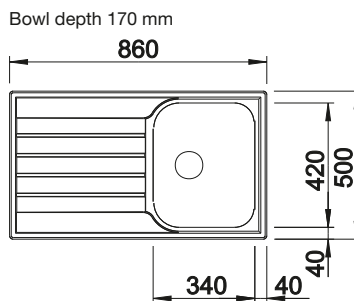

- Spacious drainer
- With 3 1/2" stainless steel basket strainer

450 cabinet size mm | Installation from above

SURFACE	SCOPE OF SUPPLY	REVERSIBLE
brushed finish	w/o drain remote control	514786

SCOPE OF SUPPLY	TECHNICAL DRAWING
waste kit with space-saving pipe, 3 1/2" basket strainer, seal	R65