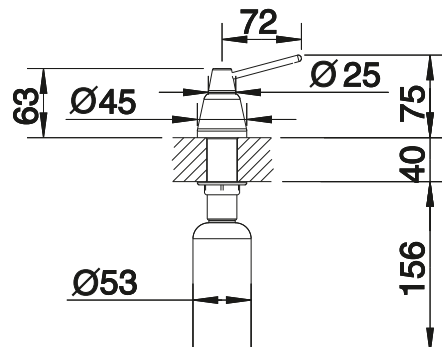

# YANO

- Modern design goes perfectly with many different BLANCO mixer taps
- Practical accessory for daily life
- Easy refill from above