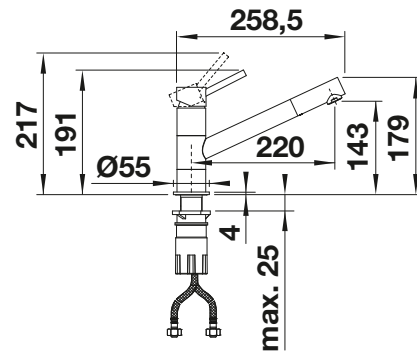

TECHNICAL DRAWING

Flowrate 15.21 l/min at 3 bar pressure

SCOPE OF SUPPLY

- "360° swivel spout for greater reach
- Ø 35 mm tap hole required
- With ceramic disk cartridge
- Patented jet regulator for markedly reduced scaling
- Flexible connector pipes, 500 mm long and 3/8" nut
- Stabilisation plate to increase the stability of the tap when fitted in stainless steel sinks

SUGGESTED OPTIONAL ACCESSORIES

Dirt filter for corner valve

128434

RECOMMENDATION SOAP DISPENSER

LATO Soap dispenser

see page 424