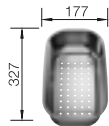

- Wide sink family range with clear shapes
- Elegant IF flat-rim for flushmount and for installation from above
- Practical additional bowl with a perforated stainless steel colander
- Can be installed reversibly
- With 3 ½" stainless steel basket strainers

600 cabinet size mm | Flat rim IF

600 mm

Stainless steel bowls

SURFACE	SCOPE OF SUPPLY	REVERSIBLE
brushed finish	with drain remote control, with colander	516676
SCOPE OF SUPPLY	TECHNICAL DRAWING	

perforated stainless steel colander, waste kit with space-saving pipe, 2 x 3 ½" basket strainer, drain remote control (rotary switch) for the main bowl

Multifunctional colander