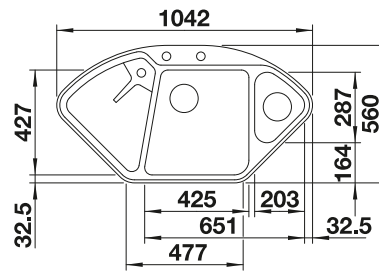

## TECHNICAL DRAWING

Bowl depth 185/130 mm  
Cut-out by template.