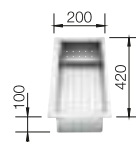

SUGGESTED OPTIONAL ACCESSORIES

Multifunctional colander 219649	Foldable Grid 460x425 238482	Multifunctional basket 223297