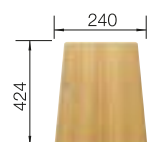

SUGGESTED OPTIONAL ACCESSORIES

Ash compound cutting
board
230700