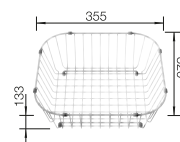

## SUGGESTED OPTIONAL ACCESSORIES

Bamboo cutting board

239449

Crockery basket

514238

Wave Drainer

230734