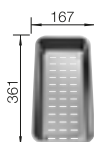

Multifunctional colander
223077