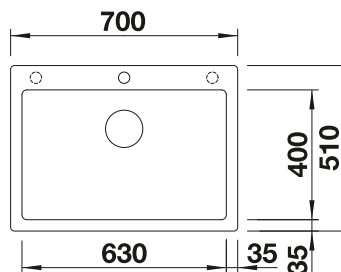

SCOPE OF SUPPLY

TECHNICAL DRAWING

Pre-drilled holes for tapping or drilling
Bowl depth 220 mm
The optional ash compound chopping board can only be placed on the edge of the bowl if the diameter of the kitchen mixer tap is less than 48 mm.
Drainage components must be ordered separately.