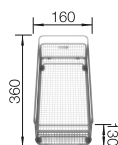

Multifunctional basket

223297