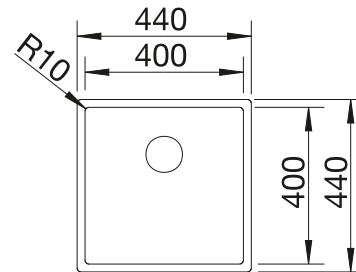

TECHNICAL DRAWING

Bowl depth 190 mm
Please order drain connections for combinations of two individual bowls separately