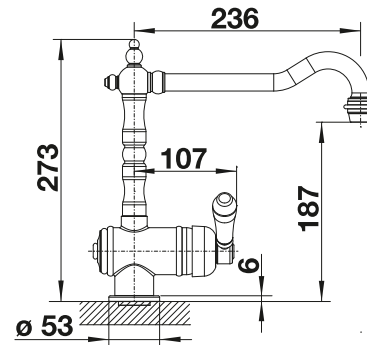

- Classic design
- Goes particularly well with country-home style
- Convenient one-hand operation

F Solid spout

PVD

satin gold	526688

METALLIC SURFACE

chrome	515990

TECHNICAL DRAWING

Flowrate 13.7 l/min at 3 bar pressure