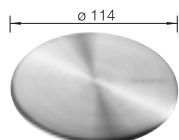

CAPFLOW

- CapFlow
- Stainless steel

517666