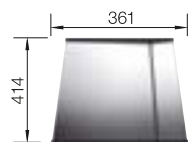

SUGGESTED OPTIONAL ACCESSORIES

Lay-on drainer

223067