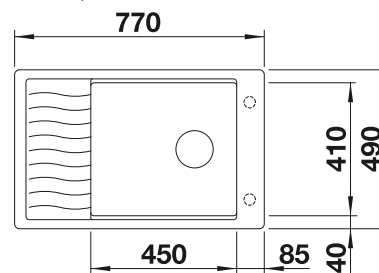

## TECHNICAL DRAWING

○ Pre-drilled holes for tapping or drilling  
Bowl depth 190 mm