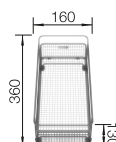

Multifunctional basket

223297