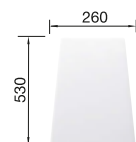

Plastic cutting board

217611