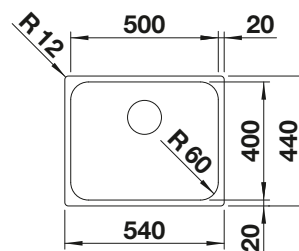

- Selective range of bowls in a pleasing design
- Elegant IF flat-rim for flushmount and for installation from above
- Practical accessory optional available

600 cabinet size mm | Flat rim IF

600 mm

Stainless steel bowls

SURFACE	SCOPE OF SUPPLY	
brushed finish	w/o drain remote control	526351
SCOPE OF SUPPLY	TECHNICAL DRAWING	

waste kit with space-saving pipe, 3 1/2" basket strainer, fixing kit

Bowl depth 175 mm
Note: Installing a kitchen mixer tap, drain remote control or soap dispenser in laminate worktops requires a flexible sealing tape.

Please order drain connections for combinations of two individual bowls separately.