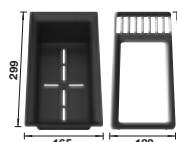

Sink Drainer 2-in-1
527644