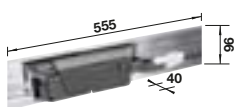

RECOMMENDED ORGA SYSTEM

Flat Drawer 60 P
see page 452