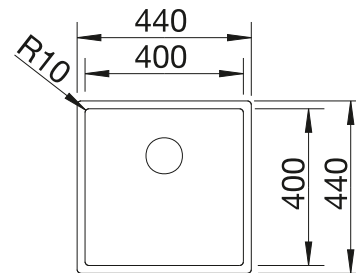

- Pure, elegant design with concise corner radii of 10 mm
- Matt velvet look with a homogeneous surface structure, and pleasantly warm to the touch
- Sophisticated surface: highly resistant to scratches
- High-quality features with the covered C-overflow and InFino drain system - elegantly integrated and easy-care
- Optimum utilisation of the bowl capacity thanks to extra-deep bowls and distinctively small radii

450 cabinet size mm | Flat rim IF

Stainless steel bowls

ω

SURFACE	SCOPE OF SUPPLY	
Durinox	w/o drain remote control	523389

SCOPE OF SUPPLY		TECHNICAL DRAWING	
waste kit with space saving pipe, 3 1/2" InFino basket strainer, fixing kit		Bowl depth 190 mm Installing a kitchen mixer tap, drain remote control or soap dispenser in laminate worktops requires a flexible sealing tape Please order drain connections for combinations of two individual bowls separately