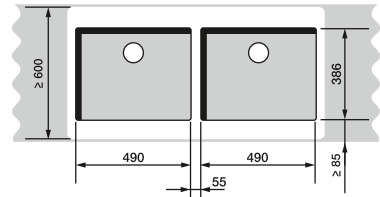

120 cm cabinet