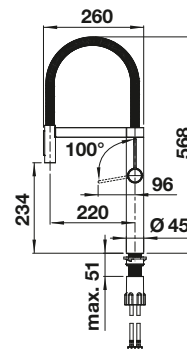

TECHNICAL DRAWING

Flowrate 5 l/min at 3 bar pressure

SCOPE OF SUPPLY

- 180° swivel spout for greater reach
- Ø 35 mm tap hole required
- Easy and fast professional installation with BLANCOLock
- With ceramic disk cartridge
- Clear stream aerator
- Spray made of metal
- Magnetized handspray holder for ease of use
- Metal-sheathed spray hose
- Flexible connector pipes, 950 mm long and ½" nut
- Stabilisation plate to increase the stability of the tap when fitted in stainless steel sinks
- With non-return valve and thus guaranteed against reflux in accordance with EN 1717

EU Product Safety Regulation: Warning: magnetic field.

SUGGESTED OPTIONAL ACCESSORIES

RECOMMENDATION SOAP DISPENSER

LATO Soap dispenser

see page 424