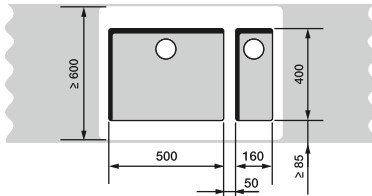

80 cm cabinet