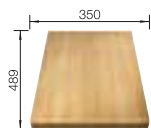

SCOPE OF SUPPLY

movable ash compound bridging chopping board, waste kit with space-saving pipe, 3 1/2" InFino basket strainer with drain remote control (rotary switch)
or
movable safety glass cutting board, waste kit with space-saving pipe, 3 1/2" InFino basket strainer with drain remote control (rotary switch)

Ash compound bridging chopping board