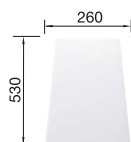

Plastic cutting board

217611