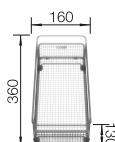

SUGGESTED OPTIONAL ACCESSORIES

Lay-on drainer 223067	Multifunctional basket 223297	Foldable Grid 460x425 238482