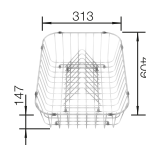

Crockery basket

507829