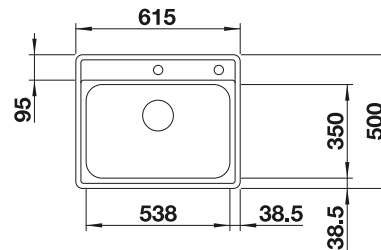

TECHNICAL DRAWING

Bowl depth 205 mm

SUGGESTED OPTIONAL ACCESSORIES

Crockery basket

507829

Wave Drainer

230734

BLANCO UNIT WITH LEMIS 6-IF

KANO-S

see page 396

SELECT II 60/2

see page 434