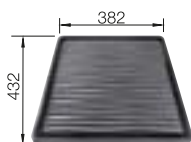

Wave Drainer
230734