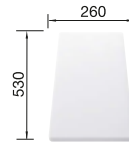

- Plastic cutting board
- for sinks and bowls with a width of 500 mm
- plastic
- 23 x 260 x 530 mm

217611