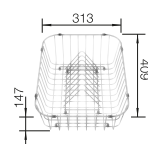

AXIS III 6 S-IF STAINLESS STEEL

- Elegant extent bowl with emphasised base contour for the largest possible surface for the safe positioning of glasses and bulky items
- Flowing ergonomic work processes along two axis
- Movable cutting board for working directly into cooking dishes
- Multifunctional hook-in colander fits anywhere in the main bowl
- High-quality features with the covered C-overflow and InFino drain system – elegantly integrated and easy-care

Flat rim IF

CABINET SIZE MM

600

600

AXIS III 6 S-IF

Bowl right

Bowl left

● satin polish

522104

522105

BOWL DEPTH

190/130 mm

190/130 mm

BOWL RADIUS

SCOPE OF SUPPLY

InFino drain system with remote control

movable safety glass cutting board, multifunction colander in stainless steel (adequate for main and additional bowl), waste kit with space-saving pipe, 2 x 3 1/2" InFino basket strainer with drain remote control (rotary switch) for the main bowl or
movable safety glass cutting board, multifunction colander in stainless steel (adequate for main and additional bowl) waste kit with space-saving pipe, 2 x 3 1/2" InFino basket strainer with drain remote control (rotary switch) for the main bowl

SUGGESTED OPTIONAL ACCESSORIES

BLANCO UNIT WITH AXIS III 6 S-IF

Cutting pad

Walnut chopping board

Crockery basket

LINEE-S

SELECT II 60/3 Orga

225469

225331

507829

see page 363

see page 433