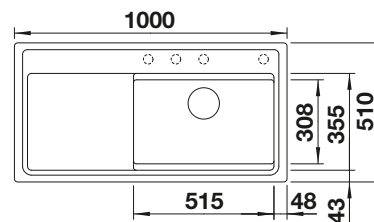

TECHNICAL DRAWING

Pre-drilled holes for tapping or drilling
Bowl depth 190 mm

SUGGESTED OPTIONAL ACCESSORIES

Ash compound cutting board
232791

Multifunctional colander
223077

254

BLANCO

BLANCO UNIT WITH ETAGON XL 6 S

LINEE-S

SELECT II XL 60/3 Orga

see page 364

see page 433