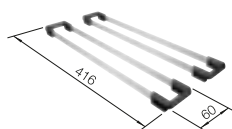

SUGGESTED OPTIONAL ACCESSORIES

Multifunctional colander
219649

Set TOP-Rails 400
235906

Lay-on drainer
223067