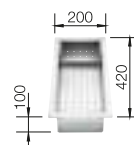

Multifunctional colander

219649