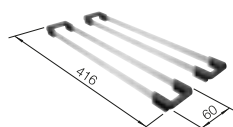

SUGGESTED OPTIONAL ACCESSORIES

Set TOP-Rails 400
235906