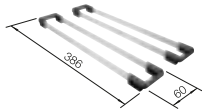

SCOPE OF SUPPLY

TECHNICAL DRAWING

2 x ETAGON rails in stainless steel, waste kit with space-saving pipe, 3 1/2" InFino basket strainer, fixing kit