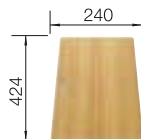

Ash compound cutting board

230700