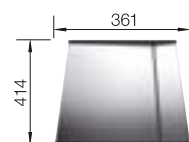

Lay-on drainer

223067