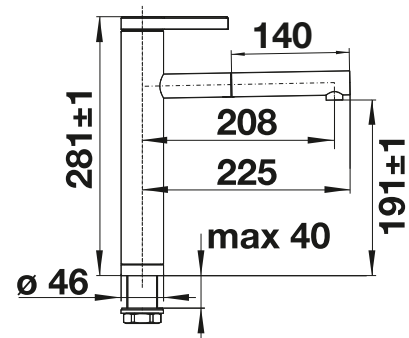

TECHNICAL DRAWING

Flowrate 11.5 l/min at 3 bar pressure

SCOPE OF SUPPLY

- 130° swivel spout for greater reach
- Ø 35 mm tap hole required
- With ceramic disk cartridge
- Patented jet regulator for markedly reduced scaling
- Spray made of metal
- Metal-sheathed spray hose
- Hose weight for reliable retraction
- Flexible connector pipes, 500 mm long and 3/8" nut
- Stabilisation plate to increase the stability of the tap when fitted in stainless steel sinks
- With non-return valve and thus guaranteed against reflux in accordance with EN 1717

SUGGESTED OPTIONAL ACCESSORIES

Dirt filter for corner valve 128434	Spray hose guide for kitchen mixer taps 511920

RECOMMENDATION SOAP DISPENSER

PIONA Soap dispenser

see page 423