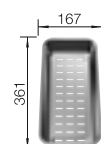

Multifunctional colander
223077