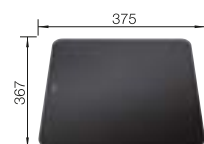

Safety glass cutting board
224629