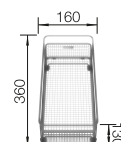

Multifunctional basket

223297