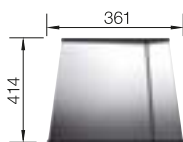

SUGGESTED OPTIONAL ACCESSORIES

Multifunctional colander 219649	Lay-on drainer 223067	Foldable Grid 460x425 238482