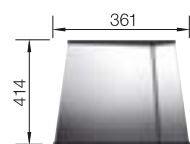

SUGGESTED OPTIONAL ACCESSORIES

Lay-on drainer

223067