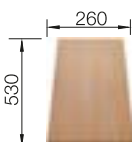

## SUGGESTED OPTIONAL ACCESSORIES

Beech cutting board

218313

Plastic cutting board

217611

Crockery basket

220573