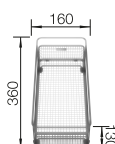

SUGGESTED OPTIONAL ACCESSORIES

Lay-on drainer	Multifunctional basket	Foldable Grid 460x425
223067	223297	238482