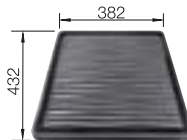

## SUGGESTED OPTIONAL ACCESSORIES

Beech cutting board

225362

Multifunctional colander

226189

Wave Drainer

230734