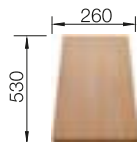

SUGGESTED OPTIONAL ACCESSORIES

Beech cutting board

218313