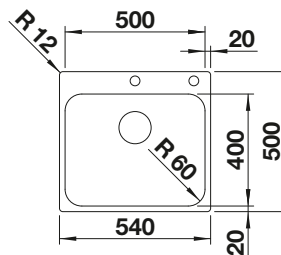

TECHNICAL DRAWING

Bowl depth 175 mm
Note: Additional drill hole possible. The subsequent drill hole should be carried out by a specialist company.