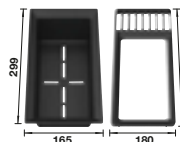

Sink Drainer 2-in-1

527644