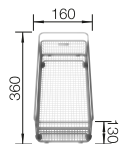

SUGGESTED OPTIONAL ACCESSORIES

Multifunctional basket

223297