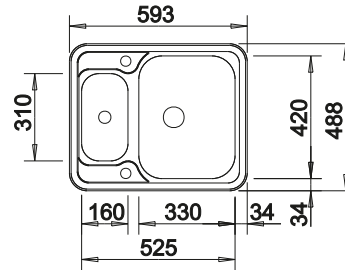

- Wide sink family range with clear shapes
- Elegant IF flat-rim for flushmount and for installation from above
- Practical additional bowl with a perforated stainless steel colander
- Can be installed reversibly
- With 3 ½" stainless steel basket strainers

600 cabinet size mm | Flat rim IF

600 mm

Stainless steel bowls

SURFACE	SCOPE OF SUPPLY	REVERSIBLE
brushed finish	with drain remote control, with colander	516676
SCOPE OF SUPPLY	TECHNICAL DRAWING	

perforated stainless steel colander, waste kit with space-saving pipe, 2 x 3 ½" basket strainer, drain remote control (rotary switch) for the main bowl

Bowl depth 160/130 mm