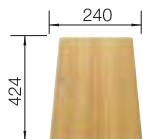

SUGGESTED OPTIONAL ACCESSORIES

Ash compound cutting board
230700