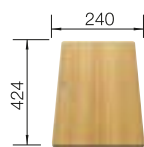

- Ash compound cutting board
- recommended for ETAGON in Stainless steel and SILGRANIT, ANDANO, SUPRA, SUBLINE in SILGRANIT
- ash tree compound
- 23 x 240 x 424 mm

230700