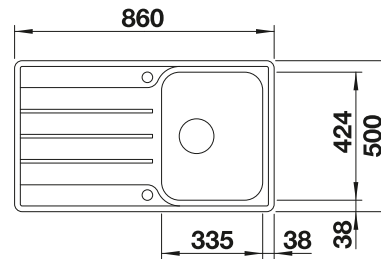

- Modern linear shape
- Maximized bowl capacity for more functionality
- Spacious tap ledge and drainer area
- Elegant IF flat-rim for flushmount and for installation from above
- Can be installed reversibly
- 3 ½" basket strainer
- Versions with and without remote control

450 cabinet size mm | Flat rim IF

SURFACE	SCOPE OF SUPPLY	REVERSIBLE
brushed finish	with drain remote control w/o drain remote control	523031 523030

SCOPE OF SUPPLY	TECHNICAL DRAWING

waste kit with space-saving pipe, 3 ½" basket strainer with drain remote control (rotary switch)
or
waste kit with space-saving pipe, 3 ½" basket strainer

Bowl depth 205 mm