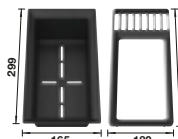

Sink Drainer 2-in-1

527644