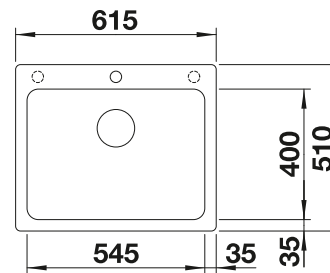

TECHNICAL DRAWING

Pre-drilled holes for tapping or drilling
Bowl depth 200 mm

SUGGESTED OPTIONAL ACCESSORIES

Set TOP-Rails 400

235906

Beech cutting board

225362

Sink Drainer 2-in-1

527644

BLANCO UNIT WITH NAYA 6

KANO-S

see page 397

BOTTON Pro 60/3 Manual

see page 446