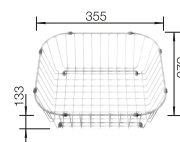

## SUGGESTED OPTIONAL ACCESSORIES

Bamboo cutting board

239449

Crockery basket

514238

Wave Drainer

230734