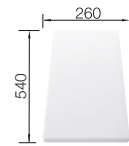

UNIVERSAL CUTTING BOARDS FOR INSET INSTALLATION

- Plastic cutting board
- for sinks and bowls with a width of 510 mm
- plastic
- 23 x 540 x 260 mm

210521