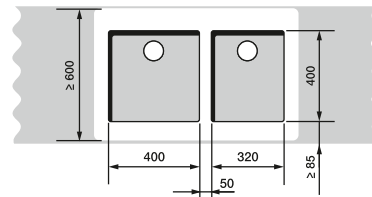

90 cm cabinet