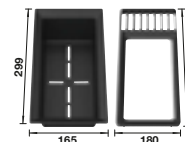

Sink Drainer 2-in-1

527644