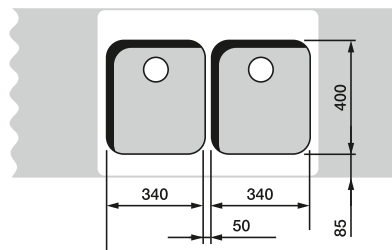

BLANCO SUPRA

80 cm cabinet

SUPRA 340-U + SUPRA 340-U +
Bowl connection 225088

90 cm cabinet