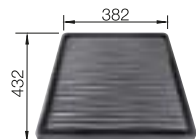

## SUGGESTED OPTIONAL ACCESSORIES

Wave Drainer 230734 | Foldable Grid 460x425 238482

232 **BLANCO**