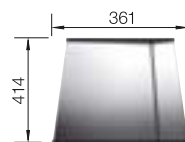

Lay-on drainer

223067