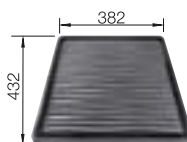

## SUGGESTED OPTIONAL ACCESSORIES

Crockery basket

220573

Wave Drainer

230734