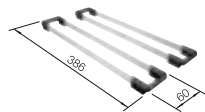

SCOPE OF SUPPLY

2 x ETAGON rails in stainless steel