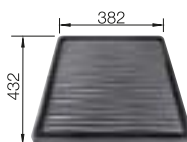

SUGGESTED OPTIONAL ACCESSORIES

Bamboo cutting board 239449	Crockery basket 514238	Wave Drainer 230734