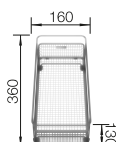

SUGGESTED OPTIONAL ACCESSORIES

Multifunctional colander 219649	Lay-on drainer 223067	Multifunctional basket 223297