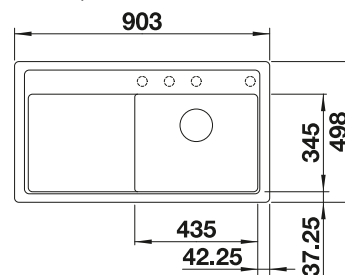

## TECHNICAL DRAWING

○ Pre-drilled holes for tapping or drilling  
Bowl depth 190 mm