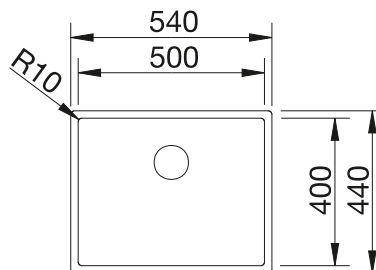

- Elegant-pure bowl design with striking, dark grey surface
- Pleasantly warm feel thanks to high-quality, pure, non-coated stainless steel
- Harmonious surface mix: Inset rim and drain set stylish accents in polished stainless steel (C-overflow and InFino drain system)
- Concise 10 mm radius for a more refined design, without doing away with practical benefits

600 cabinet size mm | Flat rim IF

Stainless steel bowls

3

SURFACE	SCOPE OF SUPPLY	
Durinox Dark Steel	w/o drain remote control	527836

SCOPE OF SUPPLY		TECHNICAL DRAWING	
waste kit with space saving pipe, 3 1/2" InFino basket strainer, fixing kit		Bowl depth 190 mm Installing a kitchen mixer tap, drain remote control or soap dispenser in laminate worktops requires a flexible sealing tape