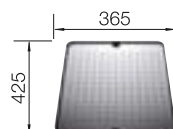

Draining tray with stainless steel insert

513485