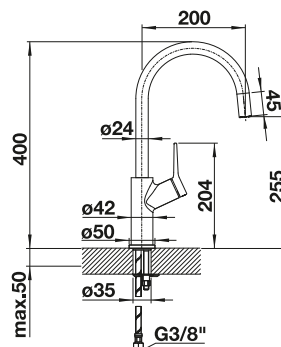

TECHNICAL DRAWING

Flowrate 11.85 l/min at 3 bar pressure