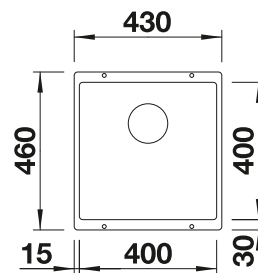

## TECHNICAL DRAWING

Bowl depth 190 mm  
Cut-out radius: 10 mm  
Please order waste connections for combinations of two individual bowls separately.