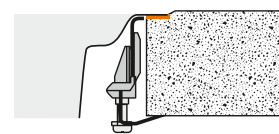

STAINLESS STEEL