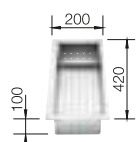

SUGGESTED OPTIONAL ACCESSORIES

Multifunctional colander

219649