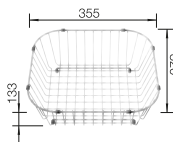

## SUGGESTED OPTIONAL ACCESSORIES

Bamboo cutting board

239449

Crockery basket

514238

Wave Drainer

230734