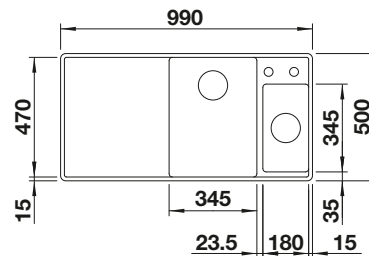

## TECHNICAL DRAWING

Bowl depth 190/145 mm