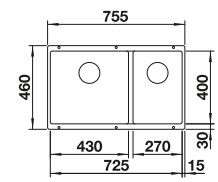

- Undermount bowl for discerning demands on design
- Timelessly elegant, contoured bowl design
- 2 in 1: two bowls, one cut-out panel and only one mounting procedure
- Entire system for a wide variety of plans featuring large and small bowls
  - elegantly integrated and easy-care
- Versatile accessories available

Undermount

CABINET SIZE MM	800	800
SUBLINE-U	350/350-U	430/270-U
		Bowl left
● black ● anthracite ● rock grey ● volcano grey ● white ● soft white ● tartufo ● coffee	525987 523574 523575 527347 523578 527164 523581 523583	525991 523151 523152 527350 523155 527167 523158 523160
BOWL DEPTH	200/200 mm	200/200 mm
BOWL RADIUS	R10	R10
PLANNING NOTE	Cut-out radius: 10 mm	
SCOPE OF SUPPLY InFino drain system without remote control	waste kit with space-saving pipe, waste connection, 2 x 3 1/2" InFino basket strainer, fixing kit