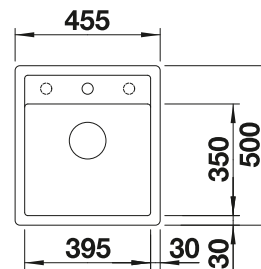

TECHNICAL DRAWING

○ Pre-drilled holes for tapping or drilling
Bowl depth 190 mm

SUGGESTED OPTIONAL ACCESSORIES

Corner caddy

235866

Crockery basket

514238

Wave Drainer

230734

BLANCO UNIT WITH DALAGO 45-F

KANO

see page 399

SELECT II 45/2

see page 438