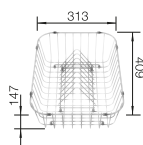

Crockery basket

507829