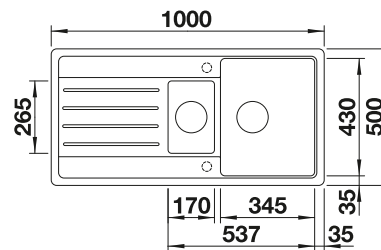

TECHNICAL DRAWING

Pre-drilled holes for tapping or drilling
Bowl depth 190/135 mm

SUGGESTED OPTIONAL ACCESSORIES

Beech cutting board

218313

270

BLANCO

Plastic cutting board

217611

BLANCO UNIT WITH LEGRA 6 S

MIDA-S

see page 401

BOTTON Pro 60/3 Manual

see page 446