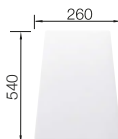

Plastic cutting board

210521