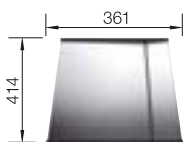

SUGGESTED OPTIONAL ACCESSORIES

Lay-on drainer 223067	Foldable Grid 460x425 238482	Multifunctional colander 219649