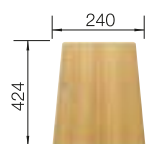

SUGGESTED OPTIONAL ACCESSORIES

Ash compound cutting board
230700