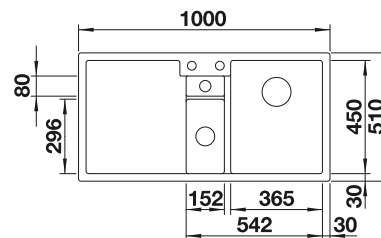

TECHNICAL DRAWING

Bowl depth 190/155/45 mm

SUGGESTED OPTIONAL ACCESSORIES

Beech cutting board

235844

BLANCO UNIT WITH COLLECTIS 6 S

LINUS-S

see page 385

SELECT II 60/3 Orga

see page 433