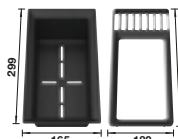

Sink Drainer 2-in-1
527644