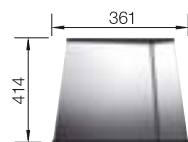

Lay-on drainer

223067