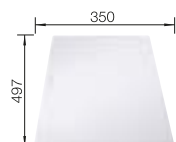

## SUGGESTED OPTIONAL ACCESSORIES

Glass cutting board white

234045

LINEE-S

see page 364

SELECT II 60/3 Orga

see page 433