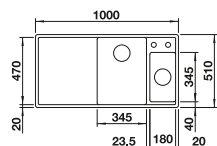

Bowl right

Bowl left

● black

525850

525848

● anthracite

523472

524653

● rock grey

523473

524654

● volcano grey

527228

527226

● white

523477

524657

● soft white

527045

527043

● tartufo

523480

524660

● coffee

523482

524662

BOWL DEPTH

190/145 mm

190/145 mm

BOWL RADIUS