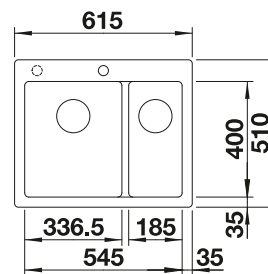

TECHNICAL DRAWING

- Pre-drilled holes for tapping or drilling

Bowl depth 220/220 mm

The optional ash compound chopping board can only be placed on the edge of the bowl if the diameter of the kitchen mixer tap is less than 48 mm.