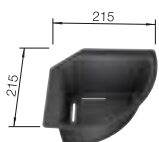

SUGGESTED OPTIONAL ACCESSORIES

Corner caddy

235866