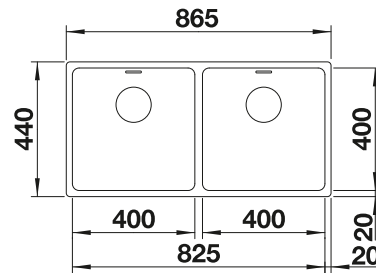

## TECHNICAL DRAWING

Bowl depth 190/190 mm