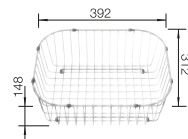

SUGGESTED OPTIONAL ACCESSORIES

Crockery basket
220573