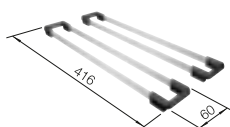

Set TOP-Rails 400
235906