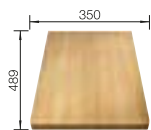

SCOPE OF SUPPLY

movable ash compound bridging chopping board, multifunctional stainless steel colander, waste kit with space-saving pipe, 2 x 3 1/2" InFino basket strainer with drain remote control (rotary switch) for the main bowl
or
movable safety glass cutting board, multifunctional stainless steel colander, waste kit with space-saving pipe, 2 x 3 1/2" InFino basket strainer with drain remote control (rotary switch) for the main bowl

Ash compound bridging cutting board