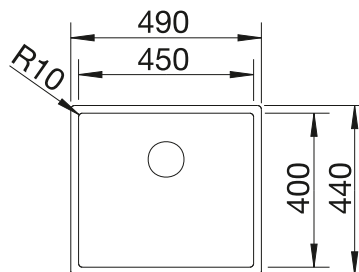

- Elegant-pure bowl design
- Concise 10 mm radius for a more refined design, without doing away with practical benefits
- Optimum utilisation of the bowl capacity thanks to extra-deep bowls and distinctively small radii
- InFino drain system – elegantly integrated and easy-care

500 cabinet size mm | Undermount

500 mm

Stainless steel bowls

3

SURFACE	SCOPE OF SUPPLY	
satin polish	w/o drain remote control	521575
SCOPE OF SUPPLY		TECHNICAL DRAWING

waste kit with space saving pipe, 3 1/2" InFino basket strainer, fixing kit

Bowl depth 190 mm
Please order drain connections for combinations of two individual bowls separately