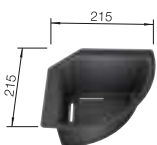

SUGGESTED OPTIONAL ACCESSORIES

Corner caddy

235866