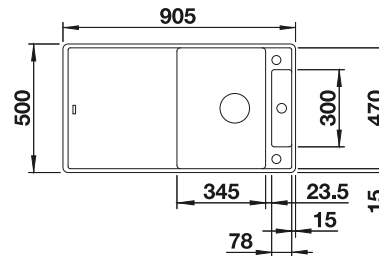

## TECHNICAL DRAWING

Bowl depth 190/40 mm