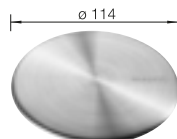

SUGGESTED OPTIONAL ACCESSORIES

TORRE Soap dispenser 512593
CapFlow 517666