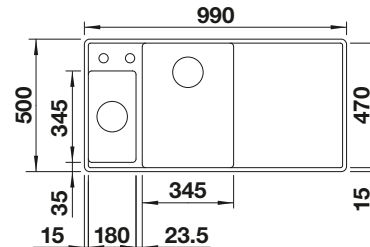

TECHNICAL DRAWING

Bowl depth 190/145 mm

SUGGESTED OPTIONAL ACCESSORIES

BLANCO UNIT WITH AXIA III 6 S-F

LINEE-S

SELECT II 60/3 Orga

see page 364

see page 433