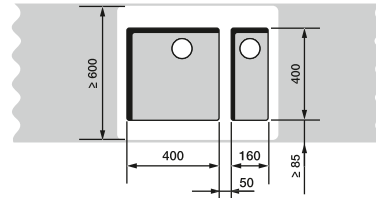

70 cm cabinet