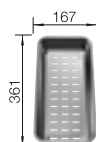

SUGGESTED OPTIONAL ACCESSORIES

Bamboo cutting board 239449	Glass cutting board black 233677	Multifunctional colander 223077