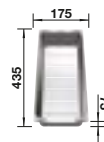

Multifunctional colander

227689