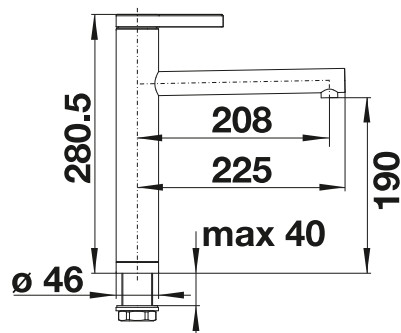

TECHNICAL DRAWING

Flowrate 11.5 l/min at 3 bar pressure

SCOPE OF SUPPLY

- 360° swivel spout for greater reach
- Ø 35 mm tap hole required
- With ceramic disk cartridge
- Patented jet regulator for markedly reduced scaling
- Flexible connector pipes, 500 mm long and 3/8" nut
- Stabilisation plate to increase the stability of the tap when fitted in stainless steel sinks

SUGGESTED OPTIONAL ACCESSORIES

Dirt filter for corner valve

128434

RECOMMENDATION SOAP DISPENSER

PIONA Soap dispenser

see page 423