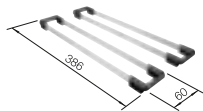

SCOPE OF SUPPLY

2 x ETAGON rails in stainless steel, waste kit with space-saving pipe,
3 ½" InFino basket strainer, fixing kit

2 x ETAGON rails