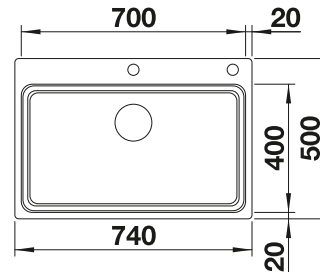

TECHNICAL DRAWING

Bowl depth 190 mm
Additional drill hole possible. The subsequent drill hole should be carried out by a specialist company.