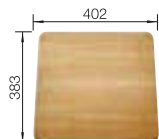

SUGGESTED OPTIONAL ACCESSORIES

Ash compound cutting board
232791

Multifunctional colander
223077