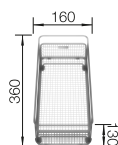

## BLANCO UNIT WITH ZIA 5 S

KANO

see page 399

SELECT II 50/2

see page 438