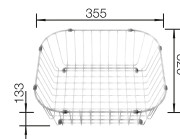

## SUGGESTED OPTIONAL ACCESSORIES

Bamboo cutting board

239449

Crockery basket

514238

Wave Drainer

230734