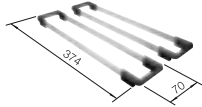

SCOPE OF SUPPLY

2 x ETAGON rails in stainless steel, waste kit with space-saving pipe, 3 1/2" InFino basket strainer with drain remote control (pop-up)