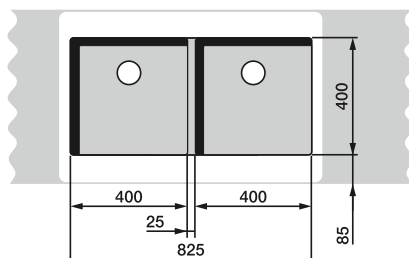

## BLANCO ANDANO

60 cm cabinet

ANDANO 340/180-U

70/80 cm cabinet

ANDANO 400-U + ANDANO 180-U +  
Bowl connection 225088

80 cm cabinet

ANDANO 340-U + ANDANO 340-U +  
Bowl connection 225088

90 cm cabinet