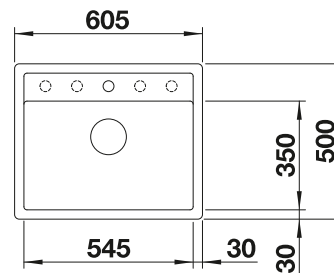

## TECHNICAL DRAWING

○ Pre-drilled holes for tapping or drilling  
Bowl depth 190 mm