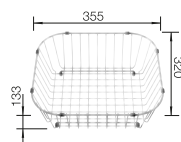

SUGGESTED OPTIONAL ACCESSORIES

Crockery basket

514238