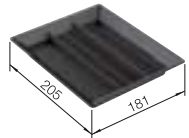

- AktivBio-Cover for 8 liter bin
- available for SELECT II and FLEXON II 8 l bins
- black
- plastic
- 205 x 181 mm

524220