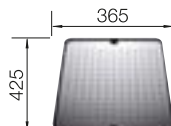

Draining tray with stainless steel insert
513485