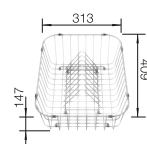

Crockery basket

507829