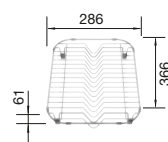

Plate stack

220381