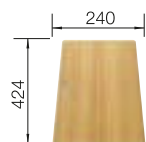

SUGGESTED OPTIONAL ACCESSORIES

Ash compound cutting board
230700