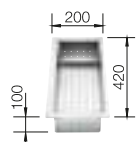

BLANCO UNIT WITH CLARON 400/400-U

drink.filter EVOL-S Pro

see page 341

SOLON-IF

see page 448