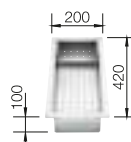

SUGGESTED OPTIONAL ACCESSORIES

Lay-on drainer 223067	Foldable Grid 460x425 238482	Multifunctional colander 219649