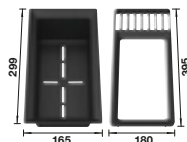

SUGGESTED OPTIONAL ACCESSORIES

Sink Drainer 2-in-1

527644