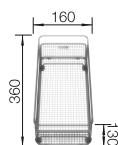

## BLANCO UNIT WITH ZIA 45 S

KANO

see page 399

BOTTON II 30/2

see page 447