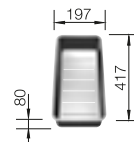

Multifunctional colander
227692