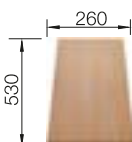

## SUGGESTED OPTIONAL ACCESSORIES

Beech cutting board

218313

Plastic cutting board

217611

Crockery basket

220573