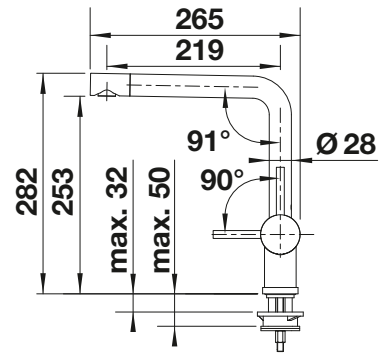

TECHNICAL DRAWING

Flowrate 14.4 (HP) / 7 (LP) l/min at 3 bar pressure

SCOPE OF SUPPLY

- 360° swivel spout for greater reach
- Ø 35 mm tap hole required
- With ceramic disk cartridge
- Patented jet regulator for markedly reduced scaling
- Flexible connector pipes, 700 mm long and 3/8" nut
- Stabilisation plate to increase the stability of the tap when fitted in stainless steel sinks

SUGGESTED OPTIONAL ACCESSORIES

Dirt filter for corner valve 128434	Jet regulator set for high-pressure mixer taps 521746

RECOMMENDATION SOAP DISPENSER

LATO Soap dispenser

see page 424