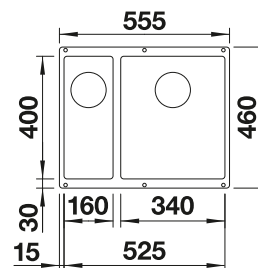

TECHNICAL DRAWING

Bowl depth 190/130 mm
Cut-out radius: 10 mm
Drainage components must be ordered separately.