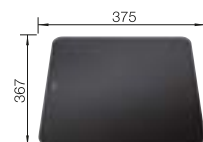

SUGGESTED OPTIONAL ACCESSORIES

Ash compound cutting board
229421

Safety glass cutting board
224629

Multifunctional colander
223077