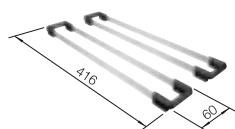

SUGGESTED OPTIONAL ACCESSORIES

Set TOP-Rails 400
235906