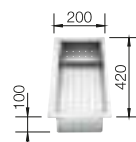

SUGGESTED OPTIONAL ACCESSORIES

Multifunctional colander

Lay-on drainer

Multifunctional basket

drink.filter EVOL-S Pro

FLEXON II Low 80/3

219649

223067

223297

see page 341

see page 442