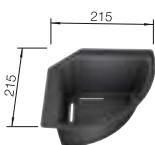

SUGGESTED OPTIONAL ACCESSORIES

Corner caddy

235866