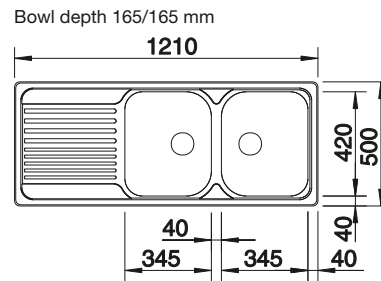

- Functional design
- Large bowl sizes
- With 3 1/2" stainless steel basket strainer
- Can be installed reversibly

800 cabinet size mm | Installation from above

SURFACE	SCOPE OF SUPPLY	REVERSIBLE
natural finish	w/o drain remote control	511925

SCOPE OF SUPPLY	TECHNICAL DRAWING
waste kit with space-saving pipe, 2 x 3 1/2" basket strainer, seal