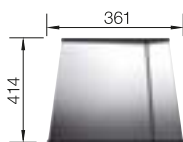

SUGGESTED OPTIONAL ACCESSORIES

Multifunctional colander 219649	Lay-on drainer 223067	Foldable Grid 460x425 238482