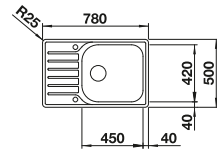

- Wide sink family range with clear shapes
- Elegant IF flat-rim for flushmount and for installation from above
- Large bowl size
- Can be installed reversibly
- With 3 1/2" stainless steel basket strainer

CABINET SIZE MM	600	600
LANTOS XL 6 S-IF		Compact
	reversible	reversible
brushed finish	519709	523140
BOWL DEPTH	165 mm	165 mm
BOWL RADIUS	R65	
SCOPE OF SUPPLY With drain remote control	waste kit with space-saving pipe, 3 1/2" basket strainer with drain remote control (rotary switch)