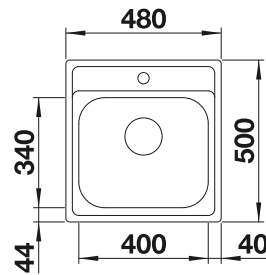

- Spacious, convenient single bowl in a tiny space
- Practical continuous tap ledge
- Attractive modern design
- 3 1/2" basket strainer

450 cabinet size mm | Installation from above

450 mm

Stainless steel bowls

SURFACE	SCOPE OF SUPPLY	
natural finish	w/o drain remote control	525322
SCOPE OF SUPPLY	TECHNICAL DRAWING	

waste kit with space-saving pipe, 3 1/2" basket strainer

Bowl depth 158 mm