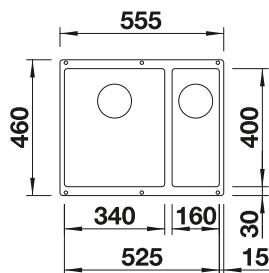

TECHNICAL DRAWING

Bowl depth 190/130 mm
Cut-out radius: 10 mm
Drainage components must be ordered separately.

see page