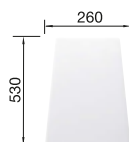

SUGGESTED OPTIONAL ACCESSORIES

Beech cutting board 218313	Plastic cutting board 217611	Multifunctional colander 217796