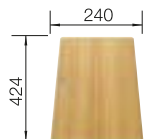

SUGGESTED OPTIONAL ACCESSORIES

Ash compound cutting board
230700