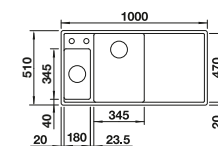

Bowl right

Bowl left

● black

525850

525848

● anthracite

523472

524653

● rock grey

523473

524654

● volcano grey

527228

527226

● white

523477

524657

● soft white

527045

527043

● tartufo

523480

524660

● coffee

523482

524662

BOWL DEPTH

190/145 mm

190/145 mm

BOWL RADIUS