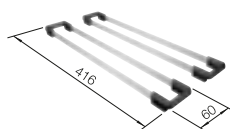

Set TOP-Rails 400
235906