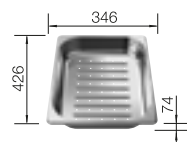

Multifunctional colander

219770