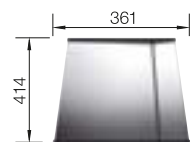

SUGGESTED OPTIONAL ACCESSORIES

Lay-on drainer

223067