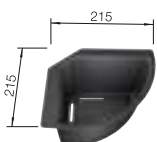

SUGGESTED OPTIONAL ACCESSORIES

Corner caddy

235866