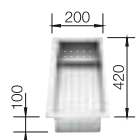

SUGGESTED OPTIONAL ACCESSORIES

Multifunctional colander

219649