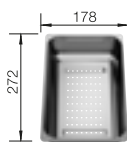

Multifunctional colander

220736