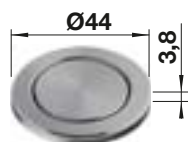

BLANCO PUSHCONTROL

- BLANCO PushControl
- brushed finish

210670