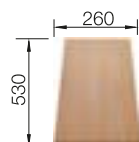

## SUGGESTED OPTIONAL ACCESSORIES

Beech cutting board

218313

250

**BLANCO**

Plastic cutting board

217611

Multifunctional basket