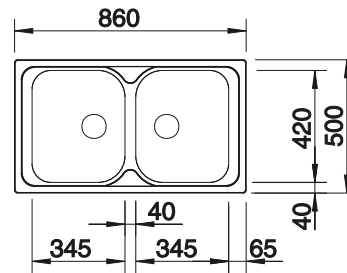

- Functional design
- Large bowl sizes
- With 3 1/2" stainless steel basket strainer

800 cabinet size mm | Installation from above

Stainless steel bowls

∞

SURFACE	SCOPE OF SUPPLY	REVERSIBLE
natural finish	w/o drain remote control	511924

SCOPE OF SUPPLY	TECHNICAL DRAWING
waste kit with space-saving pipe, 2 x 3 1/2" basket strainer, seal	Bowl depth 160/160 mm