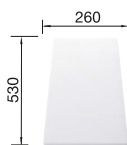

SUGGESTED OPTIONAL ACCESSORIES

Beech cutting board 218313	Crockery basket 220573	Plastic cutting board 217611