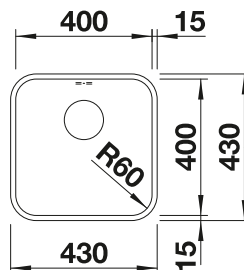

- Selective range of bowls in a pleasing design
- Practical accessory optional available

450 cabinet size mm | Undermount

450 mm

Stainless steel bowls

SURFACE	SCOPE OF SUPPLY	
brushed finish	w/o drain remote control	518201
SCOPE OF SUPPLY	TECHNICAL DRAWING	

waste kit with space-saving pipe, 3 1/2" basket strainer, fixing kit

Bowl depth 175 mm
Note: Please order drain connections for combinations of two individual bowls separately.