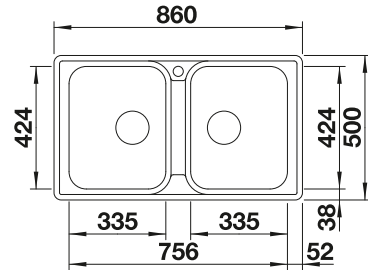

- Modern linear shape
- Maximum bowl capacity with two bowls
- Elegant IF flat-rim for flushmount and for installation from above
- Can be installed reversibly
- 3 1/2" basket strainer

800 cabinet size mm | Flat rim IF

Stainless steel bowls

ω

SURFACE	SCOPE OF SUPPLY	REVERSIBLE
brushed finish	w/o drain remote control	523039

SCOPE OF SUPPLY	TECHNICAL DRAWING
waste kit with space-saving pipe, 2 x 3 1/2" basket strainer	Bowl depth 206/206 mm