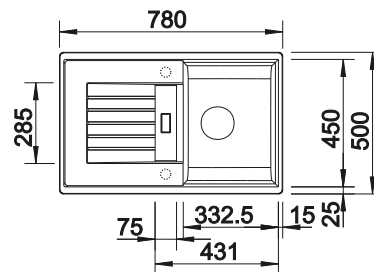

TECHNICAL DRAWING

Pre-drilled holes for tapping or drilling
Bowl depth 190 mm

SUGGESTED OPTIONAL ACCESSORIES

Beech cutting board

218313

Plastic cutting board

217611

Multifunctional basket

223297

BLANCO UNIT WITH ZIA 45 S

KANO

see page 399

BOTTON II 30/2

see page 447