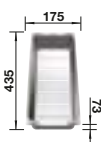

Multifunctional colander
227689