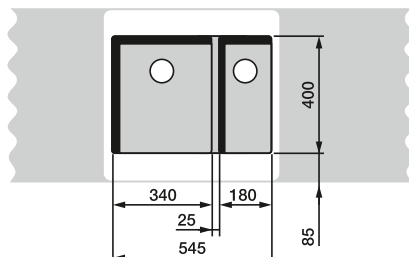

## BLANCO ANDANO

60 cm cabinet

ANDANO 340/180-U

70/80 cm cabinet

ANDANO 400-U + ANDANO 180-U +  
Bowl connection 225088

80 cm cabinet

ANDANO 340-U + ANDANO 340-U +  
Bowl connection 225088

90 cm cabinet