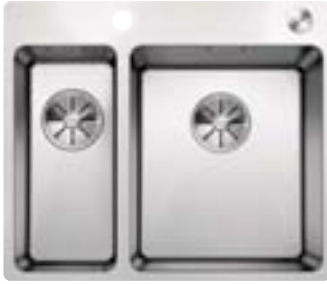

# ANDANO-IF/A STAINLESS STEEL

- Unique composition of optical and functional elements
- The harmonious interplay between the radii and surface design creates a modern appeal
- Elegantly designed wet area with an integrated tap ledge in just one worktop cut-out
- High quality features consisting of a covered C-overflow and InFino drain system with PushControl - the slim and intuitive remote control
- Large bowl capacity and fully utilisable base