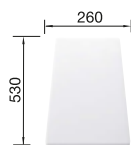

## SUGGESTED OPTIONAL ACCESSORIES

Beech cutting board

218313

Plastic cutting board

217611

Corner caddy

235866