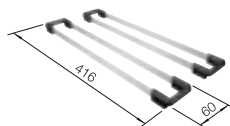

Set TOP-Rails 400
235906