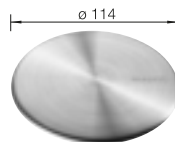

CapFlow

517666