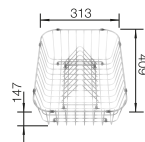

Crockery basket

507829