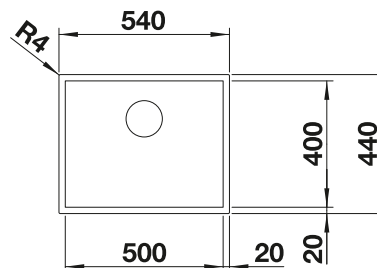

## TECHNICAL DRAWING

Bowl depth 175 mm