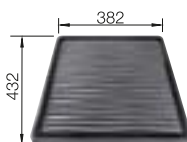

Wave Drainer
230734