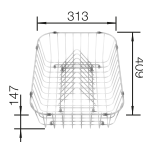

Crockery basket

507829