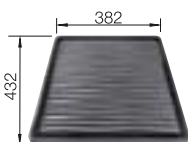

Wave Drainer
230734