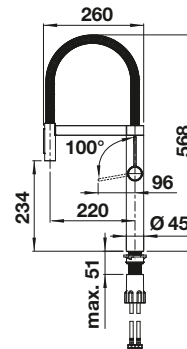

TECHNICAL DRAWING

Flowrate 8.8 l/min at 3 bar pressure

SCOPE OF SUPPLY

- 180° swivel spout for greater reach
- Ø 35 mm tap hole required
- Easy and fast professional installation with BLANCOlock
- With ceramic disk cartridge
- Clear stream aerator
- Spray made of metal
- Magnetized handspray holder for ease of use
- Metal-sheathed spray hose
- Flexible connector pipes, 950 mm long and 3/8" nut
- Stabilisation plate to increase the stability of the tap when fitted in stainless steel sinks
- With non-return valve and thus guaranteed against reflux in accordance with EN 1717

EU Product Safety Regulation: Warning: magnetic field.

SUGGESTED OPTIONAL ACCESSORIES

Dirt filter for corner valve

128434

RECOMMENDATION SOAP DISPENSER

LATO Soap dispenser

see page 424