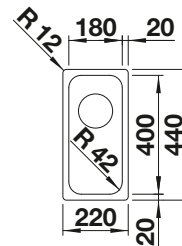

- A harmonious interplay between functional and visual elements
- High-quality features with covered C-overflow and InFino drain system
  - elegantly integrated and easy-care
- Convenient bowl volume and base surface designed for practical use
- Functional accessories optionally available

300 cabinet size mm | Undermount

300 mm

Stainless steel bowls

SURFACE	SCOPE OF SUPPLY	
brushed finish	w/o drain remote control, w/o accessories	526113
SCOPE OF SUPPLY		TECHNICAL DRAWING

waste kit with space-saving pipe, 3 1/2" InFino basket strainer, fixing kit

Bowl depth 125 mm
Note: Please order drain connections for combinations of two individual bowls separately.