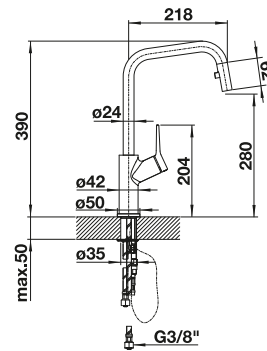

# JURENA

- Distinctive design
- High outlet for easy filling of pots and vases
- High positioned, ergonomic control lever

Solid  
spout