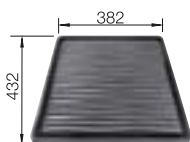

## SUGGESTED OPTIONAL ACCESSORIES

Crockery basket

231693

Wave Drainer

230734

Waste fitting set for single bowl

236268