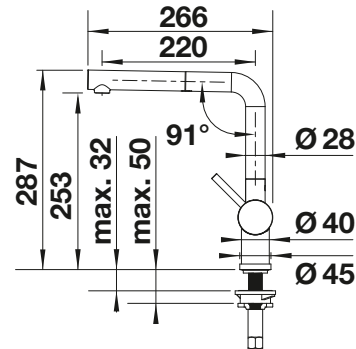

TECHNICAL DRAWING

Flowrate 9.56 / 10.5 (HP) / 3.88 (LP) l/min at 3 bar pressure

SCOPE OF SUPPLY

- 140° swivel spout for greater reach
- Ø 35 mm tap hole required
- With ceramic disk cartridge
- Patented jet regulator for markedly reduced scaling
- Spray made of metal
- Metal-sheathed spray hose
- BLANCO hose weight for extended reach
- Flexible connector pipes, 700 mm long and 3/8" nut
- Stabilisation plate to increase the stability of the tap when fitted in stainless steel sinks
- With non-return valve and thus guaranteed against reflux in accordance with EN 1717

SUGGESTED OPTIONAL ACCESSORIES

Dirt filter for corner valve
128434

Jet regulator set for high-pressure mixer taps
521746

Spray hose guide for kitchen mixer taps
511920

RECOMMENDATION SOAP DISPENSER

LATO Soap dispenser

see page 424