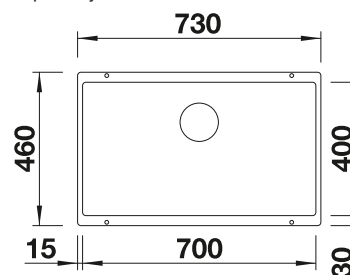

TECHNICAL DRAWING

Bowl depth 190 mm
Cut-out radius: 10 mm
Please order drain connections for combinations of two individual bowls separately.