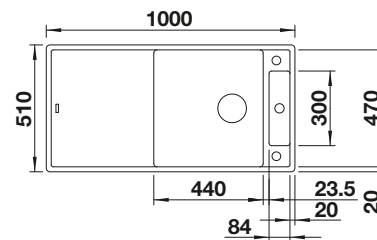

## TECHNICAL DRAWING

Bowl depth 190/45 mm