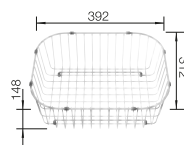

SUGGESTED OPTIONAL ACCESSORIES

Beech cutting board 218313	Crockery basket 220573	Plastic cutting board 217611