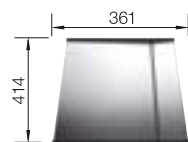

SUGGESTED OPTIONAL ACCESSORIES

Multifunctional colander

Lay-on drainer

Multifunctional basket

drink.filter EVOL-S Pro

FLEXON II Low 80/3

219649

223067

223297

see page 341

see page 442