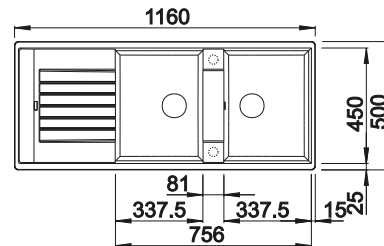

## SUGGESTED OPTIONAL ACCESSORIES

Beech cutting board

218313

250

**BLANCO**

Plastic cutting board

217611

Multifunctional basket