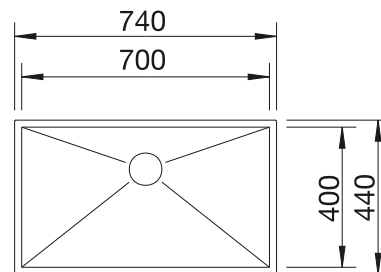

TECHNICAL DRAWING

Bowl depth 185 mm
Note: Please order drain connections for combinations of two individual bowls separately.