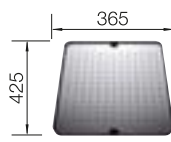

Draining tray with stainless steel insert
513485