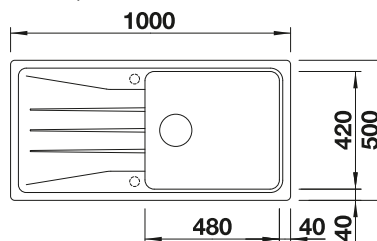

TECHNICAL DRAWING

○ Pre-drilled holes for tapping or drilling
Bowl depth 190 mm

SUGGESTED OPTIONAL ACCESSORIES

Beech cutting board

218313

Plastic cutting board

217611

Multifunctional basket

223297

BLANCO UNIT WITH SONA XL 6 S

KANO-S

see page 397

BOTTON Pro 60/3
Automatic

see page 445

266

BLANCO

You will find detailed dimensions and drawings with cut-out details on the Internet at www.blanco.com. Information on Regulation (EG) 1907/2006 (REACH) can be found in the service chapter.