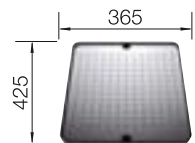

ADDITIONAL DRAIN TRAYS

- Draining tray with stainless steel insert
- with stainless steel insert
- black
- stainless steel/plastic
- 365 x 425 mm

513485