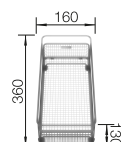

SUGGESTED OPTIONAL ACCESSORIES

Multifunctional colander

Lay-on drainer

Multifunctional basket

drink.filter EVOL-S Pro

FLEXON II Low 80/3

219649

223067

223297

see page 341

see page 442