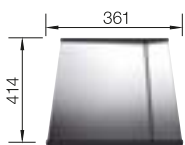

SUGGESTED OPTIONAL ACCESSORIES

Lay-on drainer

223067