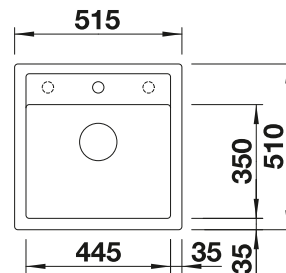

TECHNICAL DRAWING

Pre-drilled holes for tapping or drilling
Bowl depth 190 mm

SUGGESTED OPTIONAL ACCESSORIES

Corner caddy

235866

Crockery basket

507829

Wave Drainer

230734

BLANCO UNIT WITH DALAGO 5

KANO

see page 398

SELECT II 50/3

see page 438