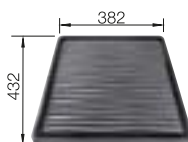

Wave Drainer
230734