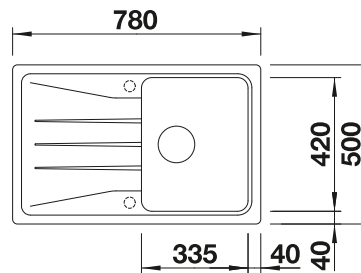

TECHNICAL DRAWING

○ Pre-drilled holes for tapping or drilling
Bowl depth 190 mm

SUGGESTED OPTIONAL ACCESSORIES

Beech cutting board

218313

Plastic cutting board

217611

CapFlow

517666

BLANCO UNIT WITH SONA 45 S

KANO

see page 399

BOTTON II 30/2

see page 447