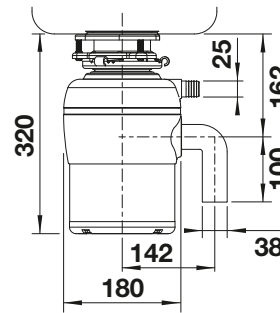

- Entry-level model for disposing small amounts of food waste or for small households
- Optimal interface management for BLANCO sinks and bowls
- High quality and powerful AC induction motor
- Easy to install thanks to 3 bolt installation system
- Grinding components made of stainless steel
- 2 grinding stages for fine grinding results

Power supply required

AC INDUCTION MOTOR		POWERPLUG TYPE		TECHNICAL DRAWING
	0.5 HP/ 230 V/ 50 Hz/ 10 A	E+F	526646	3 1/2" sink outlet required Product weight: 7,4 kg Non-detachable 90 cm inch power cord Reset-button on bottom of the FWD (note accessibility)
	0.5 HP/ 230 V/ 50 Hz/ 10 A	G	456438	

Not in all countries available. For further information please contact your BLANCO partner.