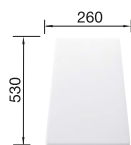

## SUGGESTED OPTIONAL ACCESSORIES

Beech cutting board

218313

Plastic cutting board

217611

Crockery basket

220573