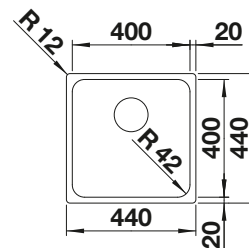

TECHNICAL DRAWING

Bowl depth 185 mm
Note: Installing a kitchen mixer tap, drain remote control or soap dispenser in laminate worktops requires a flexible sealing tape.

Please order drain connections for combinations of two individual bowls separately.