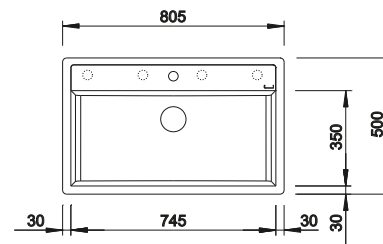

TECHNICAL DRAWING

○ Pre-drilled holes for tapping or drilling
Bowl depth 190 mm

SUGGESTED OPTIONAL ACCESSORIES

Corner caddy

235866

Crockery basket

507829

Wave Drainer

230734

BLANCO UNIT WITH DALAGO 8-F

KANO-S

see page 397

SOLON-IF

see page 448