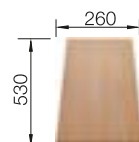

SUGGESTED OPTIONAL ACCESSORIES

Beech cutting board

218313