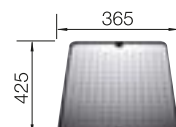

Draining tray with stainless steel insert

513485