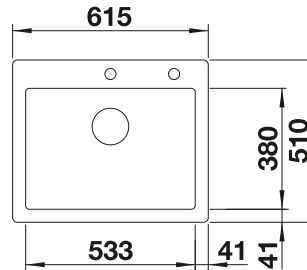

TECHNICAL DRAWING

Bowl depth 190 mm
Holes for a kitchen mixer tap and drain remote control are provided.

Installing a kitchen mixer tap or drain remote control in Ceramic sinks requires a flexible sealing tape, item no. 120 055.

Includes: two tap holes, drain remote control and PuraPlus coating.