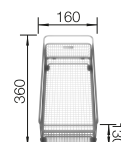

Multifunctional basket
223297