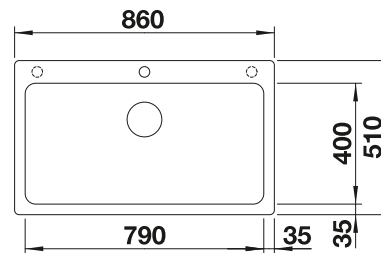

TECHNICAL DRAWING

Pre-drilled holes for tapping or drilling
Bowl depth 220 mm

SUGGESTED OPTIONAL ACCESSORIES

Set TOP-Rails 400

235906

Beech cutting board

225362

Sink Drainer 2-in-1

527644

BLANCO UNIT WITH NAYA XL 9

LINUS-S

see page 385

FLEXON II Low 90/4

see page 442