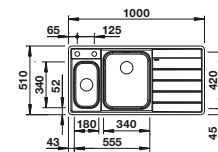

AXIS III 6 S-IF STAINLESS STEEL

- Elegant extent bowl with emphasised base contour for the largest possible surface for the safe positioning of glasses and bulky items
- Flowing ergonomic work processes along two axis
- Movable cutting board for working directly into cooking dishes
- Multifunctional hook-in colander fits anywhere in the main bowl
- High-quality features with the covered C-overflow and InFino drain system – elegantly integrated and easy-care

Flat rim IF

CABINET SIZE MM

600

600

AXIS III 6 S-IF

Bowl right

Bowl left

● satin polish

522104

522105

BOWL DEPTH

190/130 mm

190/130 mm

BOWL RADIUS

SCOPE OF SUPPLY

InFino drain system with remote control

movable safety glass cutting board, multifunction colander in stainless steel (adequate for main and additional bowl), waste kit with space-saving pipe, 2 x 3 1/2" InFino basket strainer with drain remote control (rotary switch) for the main bowl or
movable safety glass cutting board, multifunction colander in stainless steel (adequate for main and additional bowl) waste kit with space-saving pipe, 2 x 3 1/2" InFino basket strainer with drain remote control (rotary switch) for the main bowl

SUGGESTED OPTIONAL ACCESSORIES

BLANCO UNIT WITH AXIS III 6 S-IF

Cutting pad

Walnut chopping board

Crockery basket

LINEE-S

SELECT II 60/3 Orga

225469

225331

507829

see page 363

see page 433