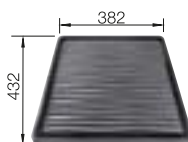

## SUGGESTED OPTIONAL ACCESSORIES

Crockery basket

507829

Wave Drainer

230734