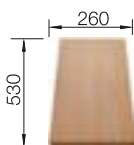

SUGGESTED OPTIONAL ACCESSORIES

Beech cutting board

218313