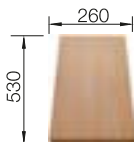

SUGGESTED OPTIONAL ACCESSORIES

Beech cutting board

218313