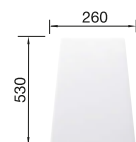

## SUGGESTED OPTIONAL ACCESSORIES

Beech cutting board

218313

270

**BLANCO**

Plastic cutting board

217611