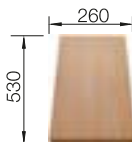

SUGGESTED OPTIONAL ACCESSORIES

Beech cutting board

218313