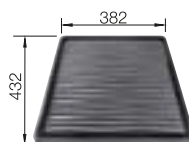

Wave Drainer

230734