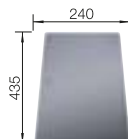

Safety glass cutting board
227697