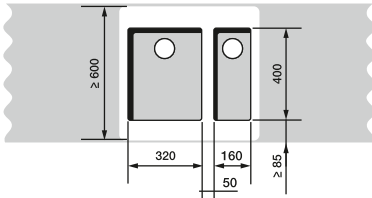

UNDERMOUNT BOWLS.

PLANNING EXAMPLES: INDIVIDUAL PLANNING AND COMBINATION OF THE VARIOUS MAIN AND ADDITIONAL BOWLS.

SILGRANIT

60 cm cabinet