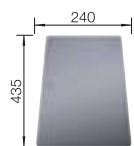

UNIVERSAL CUTTING BOARDS FOR U AND IF BOWLS

- Safety glass cutting board
- recommended for ETAGON-U in Stainless steel and Silgranit, ANDANO, SUPRA, SUBLINE in Silgranit (unsuitable for ANDANO IF/A / ETAGON IF/A)
- safety glass
- 17 x 240 x 435 mm

227697