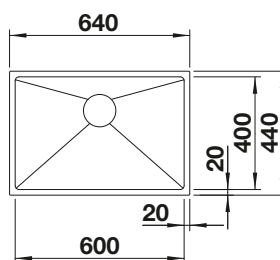

- Versatile bowl programme for the most diverse requirements
- Elegant flat rim for inset installation and undermounting
- Extra-large and deep bowls for maximum convenience
- Concise corner radii, modern and functional
- Higher functionality thanks to the eye-catching drain grooves in the base

700 cabinet size mm | Installation from above and undermount

700 mm

Stainless steel bowls

3

SURFACE	SCOPE OF SUPPLY	
brushed finish	w/o waste fitting	200039
SCOPE OF SUPPLY	TECHNICAL DRAWING	

waste kit is not included in the scope of supply

Only available in selected markets, availability to be checked with your BLANCO sales representative.

Bowl depth 200 mm
Please order waste kit separately.

BLANCO QUATRUS R15-IU - production on demand, minimum order quantity to be checked with BLANCO.