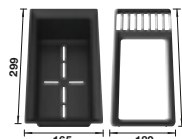

Sink Drainer 2-in-1
527644