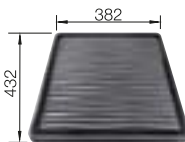

## SUGGESTED OPTIONAL ACCESSORIES

Bamboo cutting board

239449

Crockery basket

514238

Wave Drainer

230734