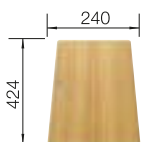

SUGGESTED OPTIONAL ACCESSORIES

Ash compound cutting board
230700