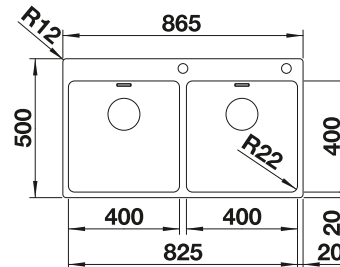

TECHNICAL DRAWING

Bowl depth 190/190 mm
Note: Additional drill hole possible. The subsequent drill hole should be carried out by a specialist company.