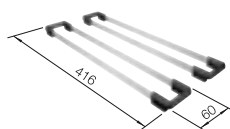

Set TOP-Rails 400

235906