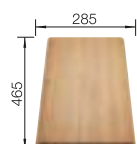

## SUGGESTED OPTIONAL ACCESSORIES

Ash cutting board

237118

260

**BLANCO**