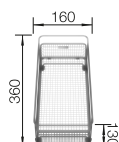

BLANCO UNIT WITH CLARON 400/400-U

drink.filter EVOL-S Pro

see page 341

SOLON-IF

see page 448