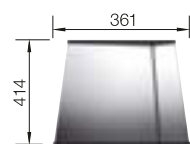

SUGGESTED OPTIONAL ACCESSORIES

Lay-on drainer	Multifunctional basket	Foldable Grid 460x425
223067	223297	238482