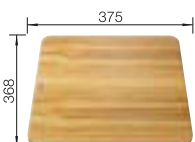

SUGGESTED OPTIONAL ACCESSORIES

Ash compound cutting board
229421