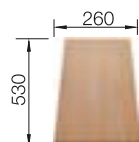

SUGGESTED OPTIONAL ACCESSORIES

Beech cutting board 218313	Plastic cutting board 217611	Multifunctional colander 217796