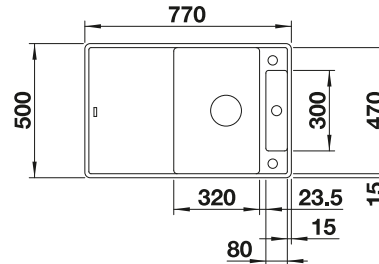

## TECHNICAL DRAWING

Bowl depth 190/20 mm