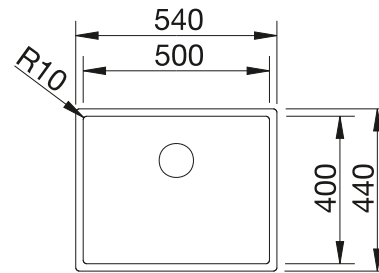

## TECHNICAL DRAWING

Bowl depth 190 mm