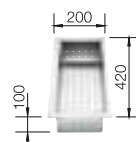

SUGGESTED OPTIONAL ACCESSORIES

Multifunctional colander
219649

Set TOP-Rails 400
235906

Lay-on drainer
223067