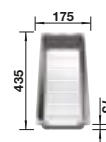

Multifunctional colander

227689