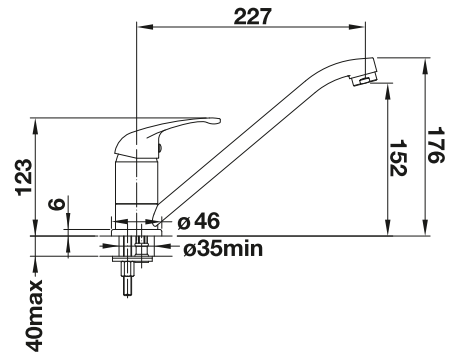

TECHNICAL DRAWING

Flowrate 15.4 (HP) / 6.2 (LP) l/min at 3 bar pressure

SCOPE OF SUPPLY

- 360° swivel spout for greater reach
- Ø 35 mm tap hole required
- With ceramic disk cartridge
- Patented jet regulator for markedly reduced scaling
- Flexible connector pipes, 500 mm long and 3/8" nut

SUGGESTED OPTIONAL ACCESSORIES

Dirt filter for corner valve 128434	Jet regulator set for high-pressure mixer taps 521746

RECOMMENDATION SOAP DISPENSER

LATO Soap dispenser

see page 424