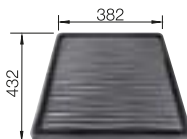

## SUGGESTED OPTIONAL ACCESSORIES

Set TOP-Rails 400

235906

Crockery basket

514238

Wave Drainer

230734