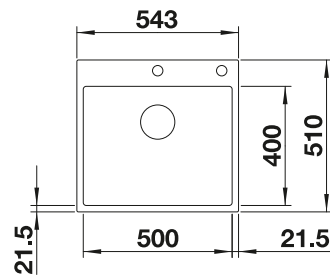

TECHNICAL DRAWING

Bowl depth 190 mm

SUGGESTED OPTIONAL ACCESSORIES

Set TOP-Rails 400

235906

Ash compound cutting board

230700

Multifunctional colander

227689

BLANCO UNIT WITH SUBLINE 500-IF/A STEELFRAME

SONEA-S Flexo

see page 368

SELECT II XL 60/3 Orga

see page 433