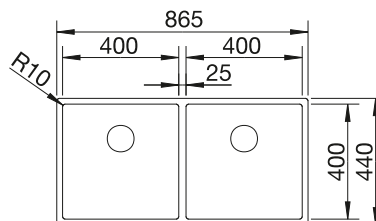

- Elegant-pure bowl design without visible base pattern
- Concise 10 mm radius for a more refined design, without doing away with practical benefits
- Optimum utilisation of the bowl capacity thanks to extra-deep bowls and distinctively small radii
- Flush IF - flat rim
- InFino drain system – elegantly integrated and easy-care

900 cabinet size mm | Flat rim IF

900 mm

Stainless steel bowls

3

SURFACE	SCOPE OF SUPPLY	
satin polish	w/o drain remote control	521617
SCOPE OF SUPPLY		TECHNICAL DRAWING

waste kit with space saving pipe, waste connection, 2 x 3 1/2" InFino basket strainer, fixing kit

Bowl depth 190/190 mm
Installing a kitchen mixer tap, drain remote control or soap dispenser in laminate worktops requires a flexible sealing tape