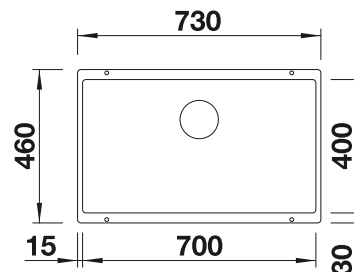

TECHNICAL DRAWING

Bowl depth 190 mm
Cut-out radius: 10 mm
Drainage components must be ordered separately.
Please order drain connections for combinations of two individual bowls separately.