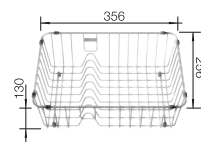

Crockery basket

231693