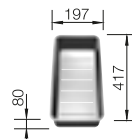

BLANCO UNIT WITH ANDANO 400-IF/A

SONEA-S Flexo
see page 368

FLEXON II 45/2
see page 440