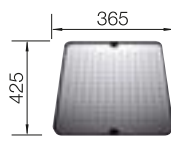

Draining tray with stainless steel insert

513485