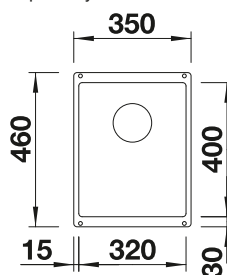

## TECHNICAL DRAWING

Bowl depth 190 mm  
Cut-out radius: 10 mm  
Please order waste connections for combinations of two individual bowls separately.