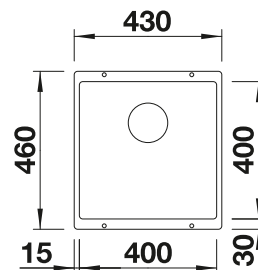

TECHNICAL DRAWING

Bowl depth 190 mm
Cut-out radius: 10 mm
Drainage components must be ordered separately.
Please order waste connections for combinations of two individual bowls separately.