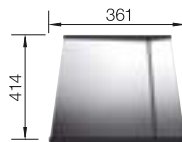

Lay-on drainer
223067