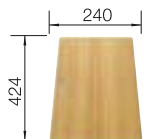

SUGGESTED OPTIONAL ACCESSORIES

Ash compound cutting board
230700