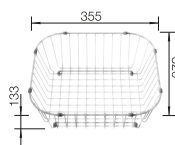

Crockery basket

514238