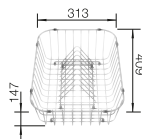

600 mm

Stainless steel  
sinks

6

SUGGESTED OPTIONAL ACCESSORIES	BLANCO UNIT WITH LEMIS XL 6 S-IF COMPACT	
Crockery basket 507829	KANO-S see page 396	SELECT II 60/2 see page 434