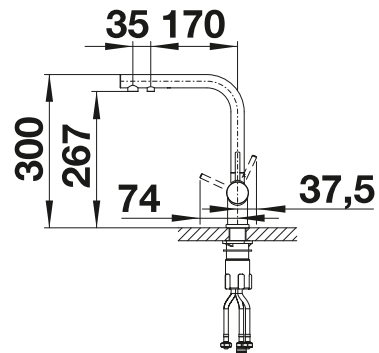

TECHNICAL DRAWING

Flowrate 9.5 l/min at 3 bar pressure

SCOPE OF SUPPLY

- 360° swivel spout for greater reach
- Ø 35 mm tap hole required
- Ceramic valve and disk cartridge
- Clear stream aerator
- Flexible connector pipes, 500 mm long and 3/8" nut
- Stabilisation plate to increase the stability of the tap when fitted in stainless steel sinks
- Filter system not included

SUGGESTED OPTIONAL ACCESSORIES

Drink Filter Set Soft L	Dirt filter for corner valve
527453	128434

RECOMMENDATION SOAP DISPENSER

LATO Soap dispenser

see page 424