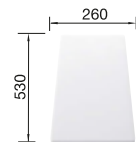

**TECHNICAL DRAWING**

Bowl depth 158 mm

**SUGGESTED OPTIONAL ACCESSORIES**

Beech cutting board

218313

Plastic cutting board

217611

**BLANCO UNIT WITH BLANCODANA 6**