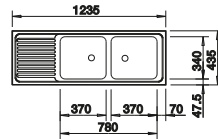

Please order 1 1/2" dual waste kit separately.  
Bowl dimensions: 370 x 340 x 150 mm  
Cut-out dimensions: 1217 x 417 mm

PLANNING NOTE