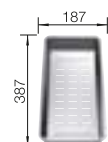

Multifunctional colander
231396