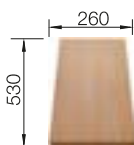

SUGGESTED OPTIONAL ACCESSORIES

Beech cutting board 218313	Crockery basket 220573	Plastic cutting board 217611