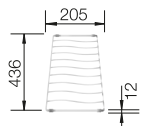

SCOPE OF SUPPLY

stainless steel drainer grid, waste kit with space-saving pipe, 3 1/2" InFino basket strainer

Stainless steel grid