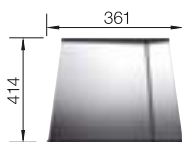

Lay-on drainer
223067