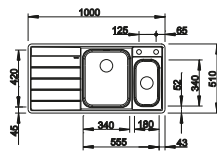

AXIS III 6 S-IF STAINLESS STEEL

- Elegant extent bowl with emphasised base contour for the largest possible surface for the safe positioning of glasses and bulky items
- Flowing ergonomic work processes along two axis
- Movable cutting board for working directly into cooking dishes
- Multifunctional hook-in colander fits anywhere in the main bowl
- High-quality features with the covered C-overflow and InFino drain system – elegantly integrated and easy-care

Flat rim IF

CABINET SIZE MM

600

600

AXIS III 6 S-IF

Bowl right

Bowl left

● satin polish

522104

522105

BOWL DEPTH

190/130 mm

190/130 mm

BOWL RADIUS

SCOPE OF SUPPLY

InFino drain system with remote control

movable safety glass cutting board, multifunction colander in stainless steel (adequate for main and additional bowl), waste kit with space-saving pipe, 2 x 3 1/2" InFino basket strainer with drain remote control (rotary switch) for the main bowl or
movable safety glass cutting board, multifunction colander in stainless steel (adequate for main and additional bowl) waste kit with space-saving pipe, 2 x 3 1/2" InFino basket strainer with drain remote control (rotary switch) for the main bowl

SUGGESTED OPTIONAL ACCESSORIES

BLANCO UNIT WITH AXIS III 6 S-IF

Cutting pad

Walnut chopping board

Crockery basket

LINEE-S

SELECT II 60/3 Orga

225469

225331

507829

see page 363

see page 433