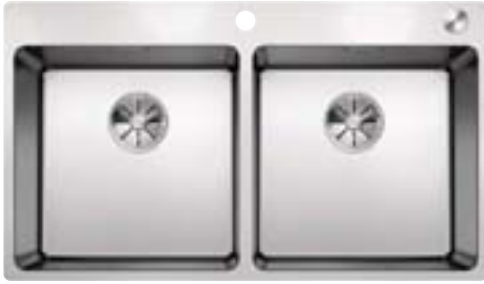

# ANDANO 400/400-IF/A STAINLESS STEEL

- Unique composition of optical and functional elements
- The harmonious interplay between the radii and surface design creates a modern appeal
- Elegantly designed wet area with an integrated tap ledge in just one worktop cut-out
- High quality features consisting of a covered C-overflow and InFino drain system with PushControl - the slim and intuitive remote control
- Large bowl capacity and fully utilisable base