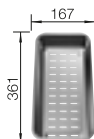

SUGGESTED OPTIONAL ACCESSORIES

Ash compound cutting board
232791

Multifunctional colander
223077