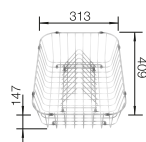

SUGGESTED OPTIONAL ACCESSORIES

Crockery basket

507829