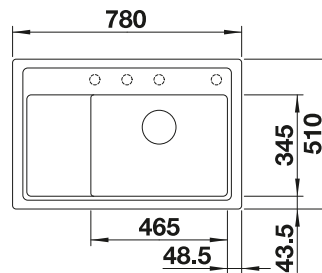

TECHNICAL DRAWING

Pre-drilled holes for tapping or drilling
Bowl depth 190 mm

SUGGESTED OPTIONAL ACCESSORIES

Bamboo cutting board 239449	Glass cutting board black 233677	Multifunctional colander 223077

BLANCO UNIT WITH ZENAR XL 6 S COMPACT

AVONA-S see page 369	SELECT II 60/2 see page 434