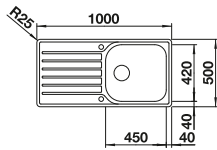

- Wide sink family range with clear shapes
- Elegant IF flat-rim for flushmount and for installation from above
- Large bowl size
- Can be installed reversibly
- With 3 1/2" stainless steel basket strainer

CABINET SIZE MM	600	600
LANTOS XL 6 S-IF		Compact
	reversible	reversible
brushed finish	519709	523140
BOWL DEPTH	165 mm	165 mm
BOWL RADIUS	R65	
SCOPE OF SUPPLY With drain remote control	waste kit with space-saving pipe, 3 1/2" basket strainer with drain remote control (rotary switch)