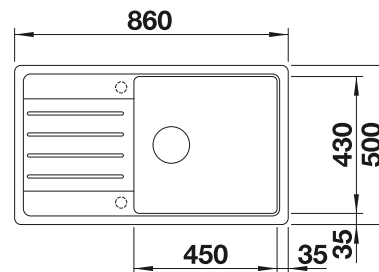

TECHNICAL DRAWING

○ Pre-drilled holes for tapping or drilling
Bowl depth 190 mm

SUGGESTED OPTIONAL ACCESSORIES

Beech cutting board

218313

Plastic cutting board

217611

Crockery basket

507829

BLANCO UNIT WITH LEGRA XL 6 S

MIDA-S

see page 401

BOTTON Pro 60/3 Manual

see page 446