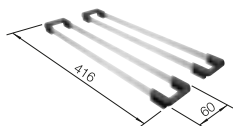

SUGGESTED OPTIONAL ACCESSORIES

Set TOP-Rails 400
235906