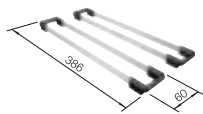

SCOPE OF SUPPLY

2 x ETAGON rails in stainless steel, waste kit with space-saving pipe,
3 ½" InFino basket strainer with drain remote control (pop-up, chrome-plated)
or
2 x ETAGON rails in stainless steel, waste kit with space-saving pipe,
3 ½" InFino basket strainer

2 x ETAGON rails