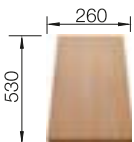

SUGGESTED OPTIONAL ACCESSORIES

Beech cutting board

218313