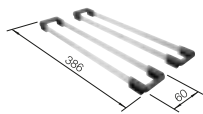

SCOPE OF SUPPLY

2 x ETAGON rails in stainless steel, waste kit with space-saving pipe,
3 ½" InFino basket strainer with drain remote control (pop-up, chrome-plated)
or
2 x ETAGON rails in stainless steel, waste kit with space-saving pipe,
3 ½" InFino basket strainer