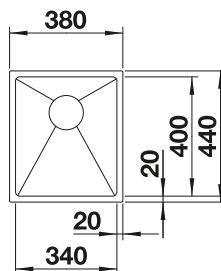

- Versatile bowl programme for the most diverse requirements
- Elegant flat rim for inset installation and undermounting
- Extra-large and deep bowls for maximum convenience
- Concise corner radii, modern and functional
- Higher functionality thanks to the eye-catching drain grooves in the base

400 cabinet size mm | Installation from above and undermount

400 mm

Stainless steel bowls

3

SURFACE	SCOPE OF SUPPLY	
brushed finish	w/o waste fitting	235640

SCOPE OF SUPPLY	TECHNICAL DRAWING
waste kit is not included in the scope of supply Only available in selected markets, availability to be checked with your BLANCO sales representative.	Bowl depth 200 mm Please order waste kit separately. BLANCO QUATRUS R15-IU - production on demand, minimum order quantity to be checked with BLANCO.