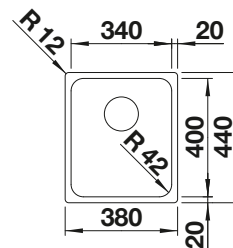

- A harmonious interplay between functional and visual elements
- High-quality features with covered C-overflow and InFino drain system
  - elegantly integrated and easy-care
- Convenient bowl volume and base surface designed for practical use
- Elegant IF flat-rim for flushmount and for installation from above
- Functional accessories optionally available

400 cabinet size mm | Flat rim IF

400 mm

Stainless steel bowls

3

SURFACE	SCOPE OF SUPPLY	
brushed finish	w/o drain remote control, w/o accessories	526116
SCOPE OF SUPPLY		TECHNICAL DRAWING

waste kit with space-saving pipe, 3 1/2" InFino basket strainer, fixing kit

Bowl depth 185 mm
Note: Installing a kitchen mixer tap, drain remote control or soap dispenser in laminate worktops requires a flexible sealing tape.

Please order drain connections for combinations of two individual bowls separately.