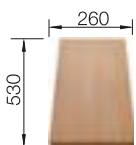

## SUGGESTED OPTIONAL ACCESSORIES

Beech cutting board

218313

Plastic cutting board

217611

288

**BLANCO**