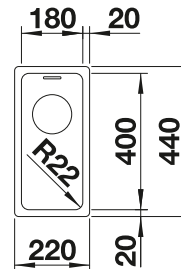

## TECHNICAL DRAWING

Bowl depth 130 mm  
Note: Please order drain connections for combinations of two individual bowls separately.