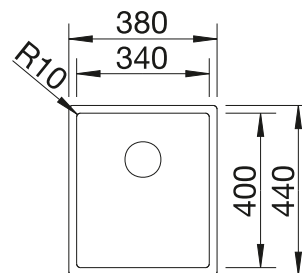

- Pure, elegant design with concise corner radii of 10 mm
- Matt velvet look with a homogeneous surface structure, and pleasantly warm to the touch
- Sophisticated surface: highly resistant to scratches
- High-quality features with the covered C-overflow and InFino drain system - elegantly integrated and easy-care
- Optimum utilisation of the bowl capacity thanks to extra-deep bowls and distinctively small radii

400 cabinet size mm | Flat rim IF

400 mm

Stainless steel bowls

3

SURFACE	SCOPE OF SUPPLY	
Durinox	w/o drain remote control	523388
SCOPE OF SUPPLY		TECHNICAL DRAWING

waste kit with space saving pipe, 3 1/2" InFino basket strainer, fixing kit

Bowl depth 190 mm
Installing a kitchen mixer tap, drain remote control or soap dispenser in laminate worktops requires a flexible sealing tape

Please order drain connections for combinations of two individual bowls separately