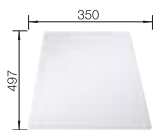

Glass cutting board white