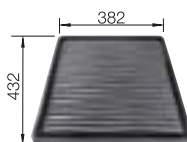

Wave Drainer
230734