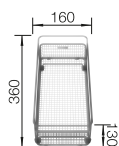

### MULTIFUNCTIONAL BASKETS

---

- Multifunctional basket
- recommended for SUBLINE
- Stainless steel
- 130 x 160 x 360 mm

223297

---