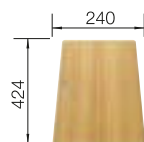

SUGGESTED OPTIONAL ACCESSORIES

Ash compound cutting board
230700