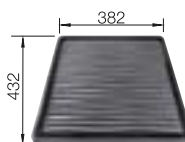

Wave Drainer

230734