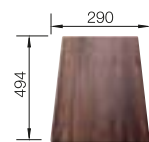

## SUGGESTED OPTIONAL ACCESSORIES

Cutting pad

225469

330

**BLANCO**

Walnut chopping board

225331

Multifunctional colander