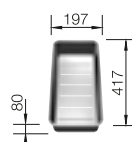

SUGGESTED OPTIONAL ACCESSORIES

Multifunctional colander

227692