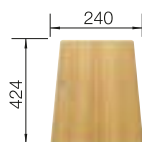

SUGGESTED OPTIONAL ACCESSORIES

Ash compound cutting board
230700