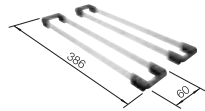

SCOPE OF SUPPLY

2 x ETAGON rails in stainless steel, waste kit with space-saving pipe, 3 1/2" InFino basket strainer, fixing kit