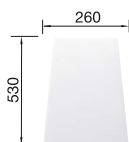

Plastic cutting board

217611