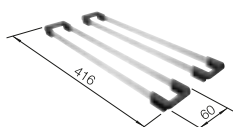

SUGGESTED OPTIONAL ACCESSORIES

Set TOP-Rails 400
235906