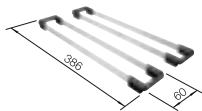

SCOPE OF SUPPLY

2 x ETAGON rails in stainless steel, waste kit with space-saving pipe, 3 1/2" InFino basket strainer, fixing kit

2 x ETAGON rails