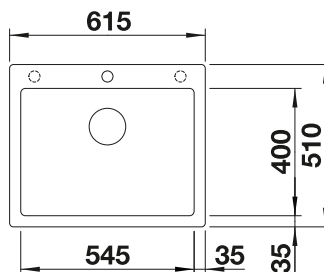

SCOPE OF SUPPLY

TECHNICAL DRAWING

Pre-drilled holes for tapping or drilling
Bowl depth 220 mm
The optional ash compound chopping board can only be placed on the edge of the bowl if the diameter of the kitchen mixer tap is less than 48 mm.
Drainage components must be ordered separately.