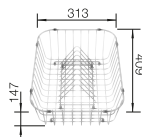

SUGGESTED OPTIONAL ACCESSORIES

Multifunctional colander 240729	Crockery basket 507829