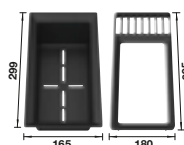

SINK DRAINER 2-IN-1

- Sink Drainer 2-in-1
- Available to purchase in the BLANCO shop
- greyish black
- plastic
- 103 x 395 x 180 mm

527644