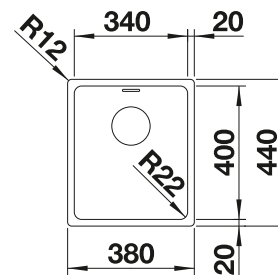

TECHNICAL DRAWING

Bowl depth 190 mm
Note: Installing a kitchen mixer tap, drain remote control or soap dispenser in laminate worktops requires a flexible sealing tape.

Please order drain connections for combinations of two individual bowls separately.