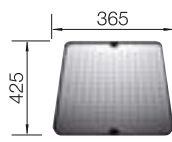

Draining tray with stainless steel insert
513485