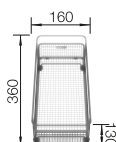

Multifunctional basket

223297