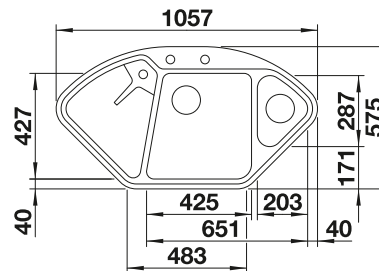

## TECHNICAL DRAWING

Bowl depth 185/130 mm  
Cut-out by template.