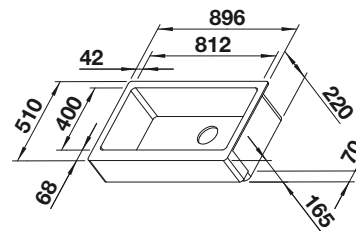

TECHNICAL DRAWING

Bowl depth 220 mm
Please note the installation details and cut-out information for:
Flushmount: <https://youtu.be/CGRIPZsbQ6Y>
Undermount: <https://youtu.be/jB-uTpOrpCc>