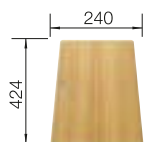

SUGGESTED OPTIONAL ACCESSORIES

Ash compound cutting
board
230700