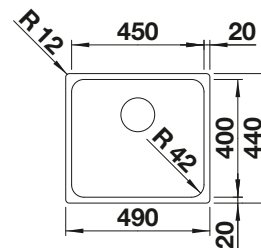

TECHNICAL DRAWING

Bowl depth 185 mm
Note: Installing a kitchen mixer tap, drain remote control or soap dispenser in laminate worktops requires a flexible sealing tape.

Please order drain connections for combinations of two individual bowls separately.