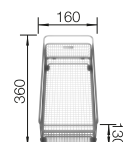

Multifunctional basket

223297