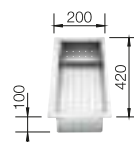

SUGGESTED OPTIONAL ACCESSORIES

Multifunctional colander

219649