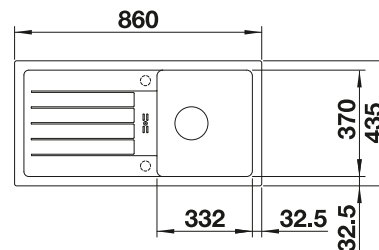

TECHNICAL DRAWING

○ Pre-drilled holes for tapping or drilling
Bowl depth 180 mm

SUGGESTED OPTIONAL ACCESSORIES

BLANCO UNIT WITH FAVUM 45 S

BLANCOWEGA II

BOTTON II 30/2

see page 409

see page 447