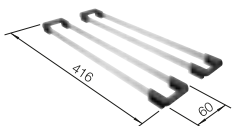

SUGGESTED OPTIONAL ACCESSORIES

Set TOP-Rails 400
235906