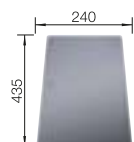

SUGGESTED OPTIONAL ACCESSORIES

Safety glass cutting board

227697