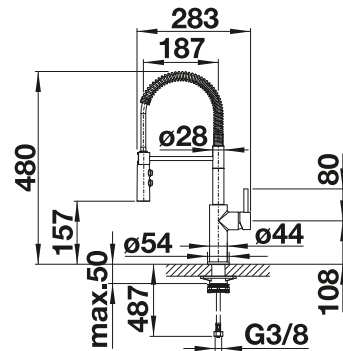

TECHNICAL DRAWING

Flowrate 8.35 l/min at 3 bar pressure

SCOPE OF SUPPLY

- 360° swivel spout for greater reach
- Ø 35 mm tap hole required
- With ceramic disk cartridge
- Patented jet regulator for markedly reduced scaling
- Spray made of plastic
- Metal-sheathed spray hose
- Flexible connector pipes, 700 mm long and 3/8" nut
- Stabilisation plate to increase the stability of the tap when fitted in stainless steel sinks
- With non-return valve and thus guaranteed against reflux in accordance with EN 1717

EU Product Safety Regulation: Warning: magnetic field.

SUGGESTED OPTIONAL ACCESSORIES

Dirt filter for corner valve

128434

RECOMMENDATION SOAP DISPENSER

LATO Soap dispenser

see page 424