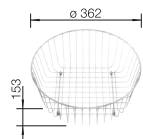

Crockery basket

220574