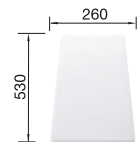

Plastic cutting board

217611