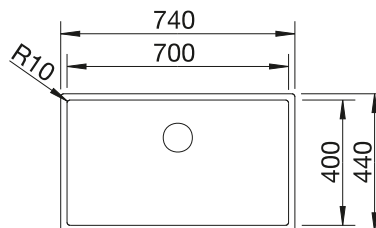

- Pure, elegant design with concise corner radii of 10 mm
- Matt velvet look with a homogeneous surface structure, and pleasantly warm to the touch
- Sophisticated surface: highly resistant to scratches
- High-quality features with the covered C-overflow and InFino drain system - elegantly integrated and easy-care
- Optimum utilisation of the bowl capacity thanks to extra-deep bowls and distinctively small radii

800 cabinet size mm | Flat rim IF

800 mm

Stainless steel bowls

3

SURFACE	SCOPE OF SUPPLY	
Durinox	w/o drain remote control	523391
SCOPE OF SUPPLY		TECHNICAL DRAWING

waste kit with space saving pipe, 3 1/2" InFino basket strainer, fixing kit

Bowl depth 190 mm
Installing a kitchen mixer tap, drain remote control or soap dispenser in laminate worktops requires a flexible sealing tape