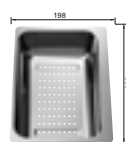

SUGGESTED OPTIONAL ACCESSORIES

Beech cutting board 218313	Plastic cutting board 217611	Multifunctional colander 217796