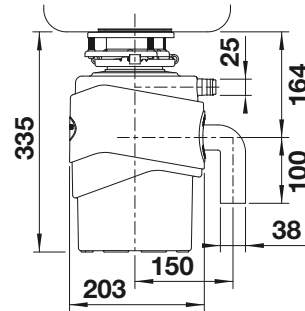

SCOPE OF SUPPLY

- Removable baffle
- Plug and strainer to close drain
- Air switch with cover in chrome and PVD steel
- L-pipe with dishwasher or overflow connection
- Overflow connection for BLANCO sinks
- Wrench for mounting and free blockage

EU Product Safety Regulation:
Warning: electricity, sharp object, risk of property damage.

SUGGESTED OPTIONAL ACCESSORIES

RECOMMENDED ORGA SYSTEM