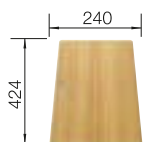

SUGGESTED OPTIONAL ACCESSORIES

Ash compound cutting
board
230700