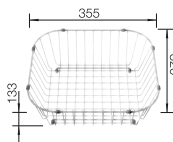

## SUGGESTED OPTIONAL ACCESSORIES

Foldable Grid 460x425  
238482

Crockery basket  
514238

Wave Drainer  
230734