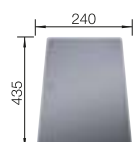

SUGGESTED OPTIONAL ACCESSORIES

Safety glass cutting board

227697