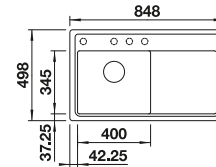

Bowl right

Bowl left

black

526043

526040

anthracite

523811

523832

rock grey

523813

523833

volcano grey

527363

527362

white

523816

523836

soft white

527180

527179

coffee

523818

523839

BOWL DEPTH

190 mm

190 mm

Pre-drilled holes for tapping or drilling