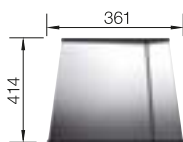

SUGGESTED OPTIONAL ACCESSORIES

Multifunctional colander 219649	Lay-on drainer 223067	Set TOP-Rails 400 235906