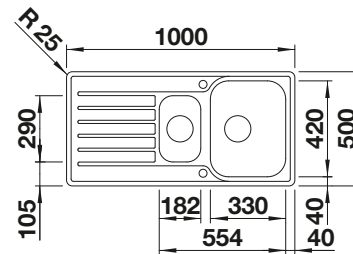

TECHNICAL DRAWING

Bowl depth 170/90 mm

600 mm

Stainless steel sinks

SUGGESTED OPTIONAL ACCESSORIES

Crockery basket

220573

BLANCO UNIT WITH LANTOS II 6 S-IF

KANO-S

see page 396

BOTTON Pro 60/3 Automatic

see page 445