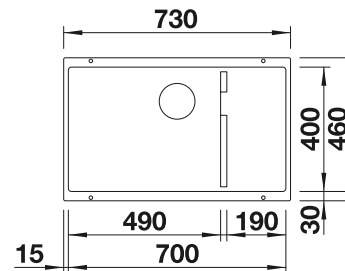

TECHNICAL DRAWING

Bowl depth 200/140 mm
Cut-out radius: 10 mm

SUGGESTED OPTIONAL ACCESSORIES

Ash compound cutting board
230700

Safety glass cutting board
227697

Sink Drainer 2-in-1
527644

BLANCO UNIT WITH SUBLINE 700-U LEVEL

LINUS-S

see page 385

FLEXON II Low 80/3

see page 442