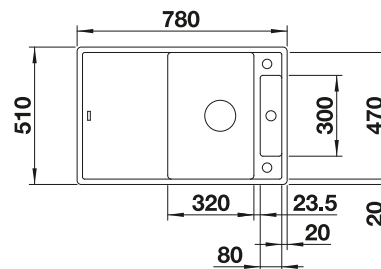

TECHNICAL DRAWING

Bowl depth 190/20 mm

SUGGESTED OPTIONAL ACCESSORIES

BLANCO UNIT WITH AXIA III 45 S

LINEE-S

SELECT II 45/2

see page 364

see page 438