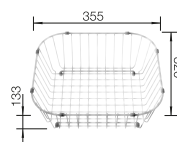

SUGGESTED OPTIONAL ACCESSORIES

Bamboo cutting board 239449	Crockery basket 514238	Wave Drainer 230734