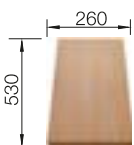

SUGGESTED OPTIONAL ACCESSORIES

Beech cutting board

218313