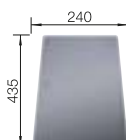

Safety glass cutting board
227697