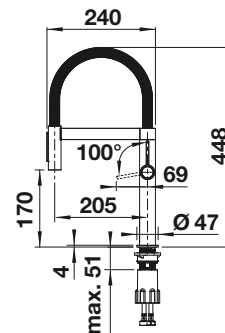

TECHNICAL DRAWING

Flowrate 8.9 l/min at 3 bar pressure

SCOPE OF SUPPLY

- 180° swivel spout for greater reach
- Ø 35 mm tap hole required
- Easy and fast professional installation with BLANCO Lock
- With ceramic disk cartridge
- Clear stream aerator
- Spray made of metal
- Magnetized handspray holder for ease of use
- Metal-sheathed spray hose
- Flexible connector pipes, 950 mm long and 3/8" nut
- Stabilisation plate to increase the stability of the tap when fitted in stainless steel sinks
- With non-return valve and thus guaranteed against reflux in accordance with EN 1717

EU Product Safety Regulation: Warning: magnetic field.

SUGGESTED OPTIONAL ACCESSORIES

Dirt filter for corner valve

128434

RECOMMENDATION SOAP DISPENSER

LATO Soap dispenser

see page 424