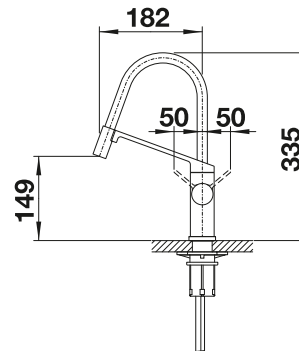

TECHNICAL DRAWING

Flowrate 8.8 l/min at 3 bar pressure

SCOPE OF SUPPLY

- 360° swivel spout for greater reach
- Ø 35 mm tap hole required
- With ceramic disk cartridge
- Patented jet regulator for markedly reduced scaling
- Spray made of metal
- Flexible connector pipes, 550 mm long and 3/8" nut
- Stabilisation plate to increase the stability of the tap when fitted in stainless steel sinks
- With non-return valve and thus guaranteed against reflux in accordance with EN 1717
- Includes four exchangeable silicone hose covers: kiwi, orange, lemon and lava grey (pre-installed)

SUGGESTED OPTIONAL ACCESSORIES

Dirt filter for corner valve

128434

RECOMMENDATION SOAP DISPENSER

TORRE Soap dispenser

see page 426