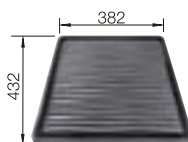

Wave Drainer

230734