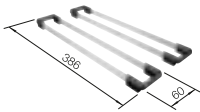

SCOPE OF SUPPLY

2 x ETAGON rails in stainless steel, fixing kit