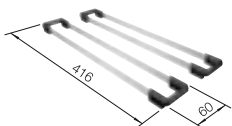

SUGGESTED OPTIONAL ACCESSORIES

Set TOP-Rails 400

235906