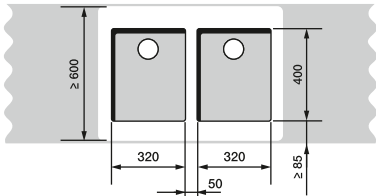

80 cm cabinet