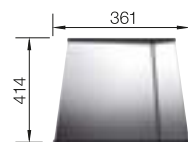

SUGGESTED OPTIONAL ACCESSORIES

Lay-on drainer

223067