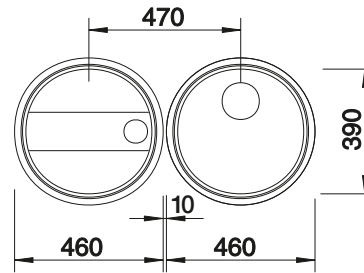

- Timeless sink design
- Optional accessories available
- BLANCO RONDOSOL in combination with a round drainer

600 cabinet size mm | Installation from above

SURFACE	SCOPE OF SUPPLY	REVERSIBLE
brushed finish	w/o drain remote control	513310
SCOPE OF SUPPLY	TECHNICAL DRAWING	

waste kit with space-saving pipe, 3 1/2" basket strainer, seal

Bowl depth 175/35 mm
Undermount installation without overhang, required cut-out Ø 424 mm.
Different brushing direction for drainer (lengthways) and bowl (circular) due to production.