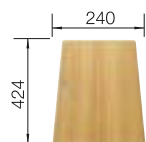

SUGGESTED OPTIONAL ACCESSORIES

Ash compound cutting
board
230700