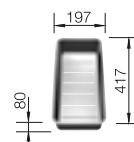

Multifunctional colander
227692