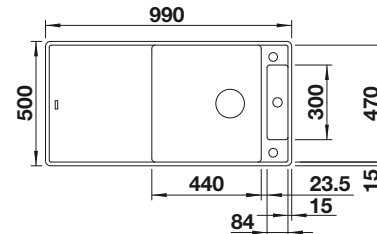

## TECHNICAL DRAWING

Bowl depth 190/45 mm