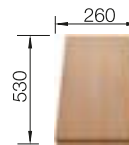

- Beech cutting board
- for sinks and bowls with a width of 500 mm
- beech wood
- 28 x 260 x 530 mm

218313