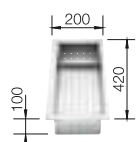

SUGGESTED OPTIONAL ACCESSORIES

Multifunctional colander

219649