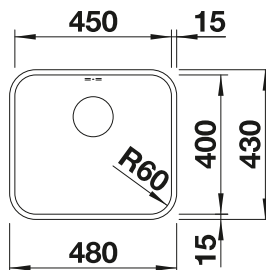

- Selective range of bowls in a pleasing design
- Practical accessory optional available

500 cabinet size mm | Undermount

500 mm

Stainless steel bowls

SURFACE	SCOPE OF SUPPLY	
brushed finish	w/o drain remote control	518203
SCOPE OF SUPPLY	TECHNICAL DRAWING	

waste kit with space-saving pipe, 3 1/2" basket strainer, fixing kit

Bowl depth 175 mm
Note: Please order drain connections for combinations of two individual bowls separately.