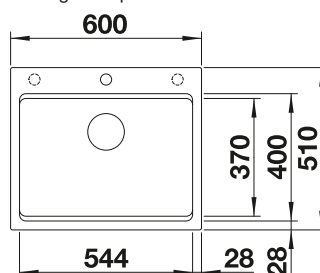

TECHNICAL DRAWING

Pre-drilled holes for tapping or drilling
Bowl depth 220 mm
Drainage components must be ordered separately.