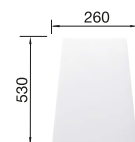

Plastic cutting board

217611