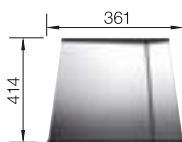

SUGGESTED OPTIONAL ACCESSORIES

Multifunctional colander
219649

Set TOP-Rails 400
235906

Lay-on drainer
223067