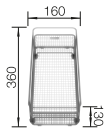

SCOPE OF SUPPLY

multi-functional stainless steel basket, waste kit with space-saving pipe, 3 ½" InFino basket strainer, fixing kit
or
waste kit with space-saving pipe, 3 ½" InFino basket strainer, fixing kit

Multifunctional basket