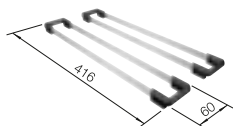

SUGGESTED OPTIONAL ACCESSORIES

Set TOP-Rails 400
235906