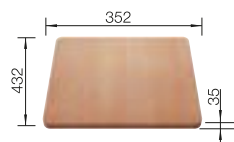

SUGGESTED OPTIONAL ACCESSORIES

Beech cutting board

219891