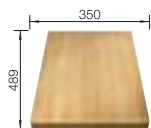

SCOPE OF SUPPLY

movable ash compound bridging chopping board, waste kit with space-saving pipe, 3 ½" InFino basket strainer with drain remote control (rotary switch) or
movable safety glass cutting board, waste kit with space-saving pipe, 3 ½" InFino basket strainer with drain remote control (rotary switch)

Ash compound bridging cutting board