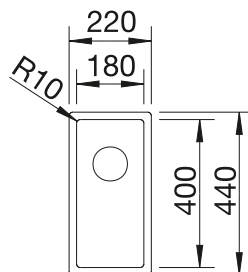

Bowl depth 130 mm  
Please order drain connections for combinations of two individual bowls separately