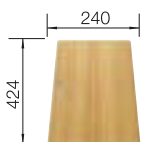

SUGGESTED OPTIONAL ACCESSORIES

Ash compound cutting board
230700