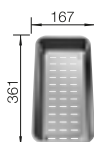

Multifunctional colander
223077