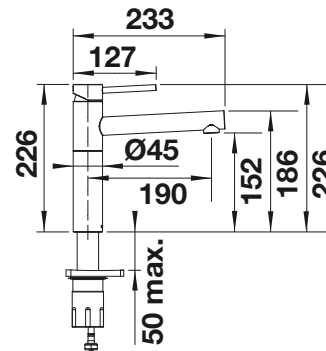

TECHNICAL DRAWING

Flowrate 13.1 l/min at 3 bar pressure

SCOPE OF SUPPLY

- 360° swivel spout for greater reach
- Ø 35 mm tap hole required
- Easy and fast professional mixer tap installation with the BLANCOLock
- With ceramic disk cartridge
- Clear stream aerator
- Flexible connector pipes, 700 mm long and 3/8" nut
- Stabilisation plate to increase the stability of the tap when fitted in stainless steel sinks

SUGGESTED OPTIONAL ACCESSORIES

Dirt filter for corner valve

128434

RECOMMENDATION SOAP DISPENSER

LATO Soap dispenser

see page 424