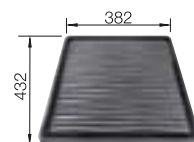

## BLANCO UNIT WITH ANDANO 180-IF

SONEA-S Flexo

see page 368

FLEXON II 30/1

see page 441