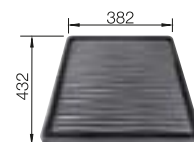

Wave Drainer

230734