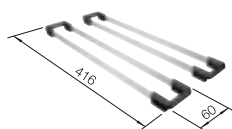

Set TOP-Rails 400
235906