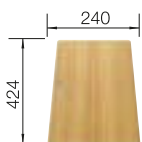

SUGGESTED OPTIONAL ACCESSORIES

Ash compound cutting
board
230700