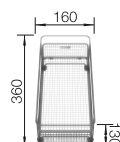

SUGGESTED OPTIONAL ACCESSORIES

Multifunctional colander 219649	Lay-on drainer 223067	Multifunctional basket 223297