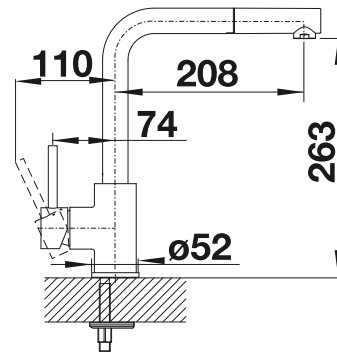

TECHNICAL DRAWING

Flowrate 10.2 (HP) / 7 (LP) l/min at 3 bar pressure

SCOPE OF SUPPLY

- 360° swivel spout for greater reach
- Ø 35 mm tap hole required
- With ceramic disk cartridge
- Patented jet regulator for markedly reduced scaling
- Spray made of plastic
- Nylon-sheathed spray hose
- Hose weight for reliable retraction
- Flexible connector pipes, 500 mm long and 3/8" nut
- Stabilisation plate to increase the stability of the tap when fitted in stainless steel sinks
- With non-return valve and thus guaranteed against reflux in accordance with EN 1717

SUGGESTED OPTIONAL ACCESSORIES

Dirt filter for corner valve 128434	Jet regulator set for high-pressure mixer taps 521746	Spray hose guide for kitchen mixer taps 511920

RECOMMENDATION SOAP DISPENSER

LATO Soap dispenser

see page 424