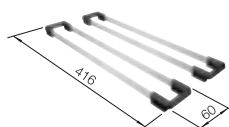

Set TOP-Rails 400
235906