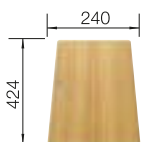

SUGGESTED OPTIONAL ACCESSORIES

Ash compound cutting board
230700