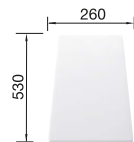

Plastic cutting board

217611