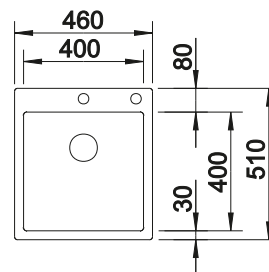

TECHNICAL DRAWING

Bowl depth 190 mm

SUGGESTED OPTIONAL ACCESSORIES

Lay-on drainer

223067

Foldable Grid 460x425

238482

Multifunctional colander

219649

BLANCO UNIT WITH CLARON 400-IF/A DURINOX

drink.filter EVOL-S Pro

see page 341

SOLON-IF

see page 448

200

BLANCO

You will find detailed dimensions and drawings with cut-out details on the Internet at www.blanco.com. Information on Regulation (EG) 1907/2006 (REACH) can be found in the service chapter.