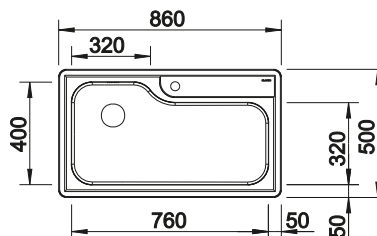

TECHNICAL DRAWING

Bowl depth 210 mm

SUGGESTED OPTIONAL ACCESSORIES

Beech cutting board

219891

Multifunctional colander

219770

Plate stack

220381

BLANCO UNIT WITH PLENTA 9

MIDA-S

see page 401

SOLON-IF

see page 448