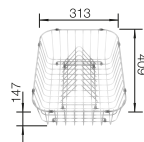

SUGGESTED OPTIONAL ACCESSORIES

Crockery basket	Wave Drainer
507829	230734