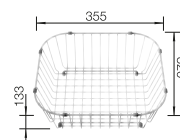

Crockery basket

514238