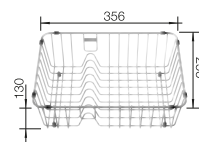

## SUGGESTED OPTIONAL ACCESSORIES

Floating grid

234795

Crockery basket

231693

Sink Drainer 2-in-1

527644