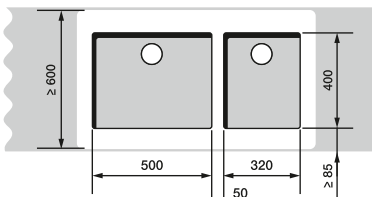

100 cm cabinet