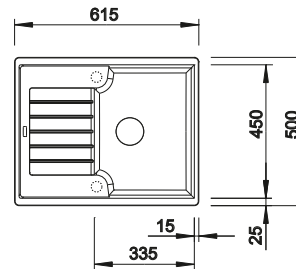

TECHNICAL DRAWING

○ Pre-drilled holes for tapping or drilling
Bowl depth 190 mm

SUGGESTED OPTIONAL ACCESSORIES

Beech cutting board

218313

Plastic cutting board

217611

Multifunctional basket

223297

BLANCO UNIT WITH ZIA 40 S

KANO

see page 399

BOTTON II 30/2

see page 447

290

BLANCO

You will find detailed dimensions and drawings with cut-out details on the Internet at www.blanco.com. Information on Regulation (EG) 1907/2006 (REACH) can be found in the service chapter.