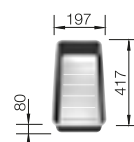

Multifunctional colander

227692