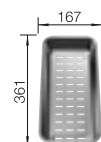

SUGGESTED OPTIONAL ACCESSORIES

Ash compound cutting board
229421

Safety glass cutting board
224629

Multifunctional colander
223077