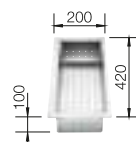

SUGGESTED OPTIONAL ACCESSORIES

Multifunctional colander 219649	Lay-on drainer 223067	Multifunctional basket 223297