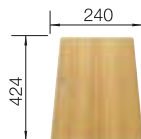

Ash compound cutting board
230700