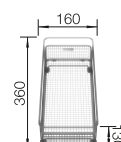

Multifunctional basket

223297