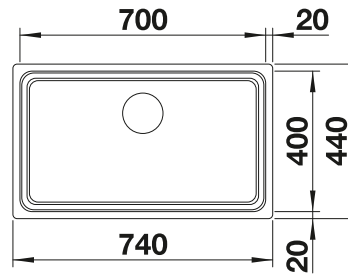

TECHNICAL DRAWING

Bowl depth 190 mm

SUGGESTED OPTIONAL ACCESSORIES

Ash compound cutting board
230700

Multifunctional colander
231396

Wave Drainer
230734

BLANCO UNIT WITH ETAGON 700-U

drink.filter EVOL-S Pro

see page 341

FLEXON II Low 80/3

see page 442