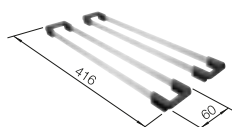

Set TOP-Rails 400

235906