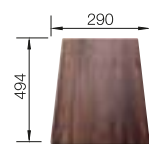

AXIS III 6 S-IF STAINLESS STEEL

- Elegant extent bowl with emphasised base contour for the largest possible surface for the safe positioning of glasses and bulky items
- Flowing ergonomic work processes along two axis
- Movable cutting board for working directly into cooking dishes
- Multifunctional hook-in colander fits anywhere in the main bowl
- High-quality features with the covered C-overflow and InFino drain system – elegantly integrated and easy-care

Flat rim IF

CABINET SIZE MM

600

600

AXIS III 6 S-IF

Bowl right

Bowl left

● satin polish

522104

522105

BOWL DEPTH

190/130 mm

190/130 mm

BOWL RADIUS

SCOPE OF SUPPLY

InFino drain system with remote control

movable safety glass cutting board, multifunction colander in stainless steel (adequate for main and additional bowl), waste kit with space-saving pipe, 2 x 3 1/2" InFino basket strainer with drain remote control (rotary switch) for the main bowl or
movable safety glass cutting board, multifunction colander in stainless steel (adequate for main and additional bowl) waste kit with space-saving pipe, 2 x 3 1/2" InFino basket strainer with drain remote control (rotary switch) for the main bowl

SUGGESTED OPTIONAL ACCESSORIES

BLANCO UNIT WITH AXIS III 6 S-IF

Cutting pad

Walnut chopping board

Crockery basket

LINEE-S

SELECT II 60/3 Orga

225469

225331

507829

see page 363

see page 433