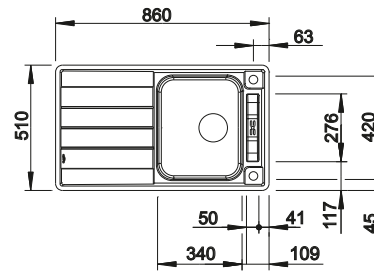

TECHNICAL DRAWING

Bowl depth 190/40 mm

450 mm

Stainless steel
sinks

6

SUGGESTED OPTIONAL ACCESSORIES

Cutting pad

225469

330

BLANCO

Walnut chopping board

225331

Multifunctional colander

224787

BLANCO UNIT WITH AXIS III 45 S-IF

LINEE-S

see page 363

SELECT II 45/2

see page 438

You will find detailed dimensions and drawings with cut-out details on the Internet at www.blanco.com. Information on Regulation (EG) 1907/2006 (REACH) can be found in the service chapter.