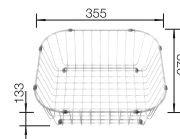

Crockery basket

514238