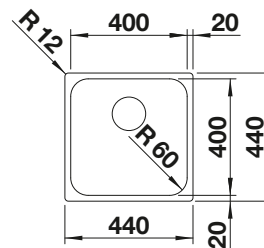

- Selective range of bowls in a pleasing design
- Elegant IF flat-rim for flushmount and for installation from above
- Practical accessory optional available

450 cabinet size mm | Flat rim IF

450 mm

Stainless steel bowls

SURFACE	SCOPE OF SUPPLY	
brushed finish	w/o drain remote control	526350
SCOPE OF SUPPLY	TECHNICAL DRAWING	

waste kit with space-saving pipe, 3 1/2" basket strainer, fixing kit

Bowl depth 175 mm
Note: Installing a kitchen mixer tap, drain remote control or soap dispenser in laminate worktops requires a flexible sealing tape.

Please order drain connections for combinations of two individual bowls separately.