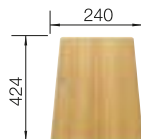

Ash compound cutting board
230700