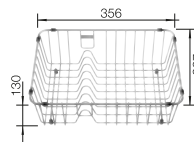

Crockery basket

231693