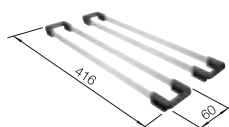

Set TOP-Rails 400
235906