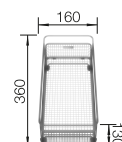

Multifunctional basket

223297