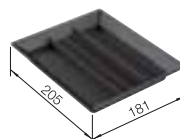

RECOMMENDED ORGA SYSTEM