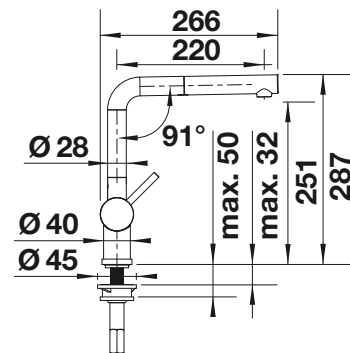

TECHNICAL DRAWING

Flowrate 9.6 l/min at 3 bar pressure

SCOPE OF SUPPLY

- 140° swivel spout for greater reach
- Ø 35 mm tap hole required
- With ceramic disk cartridge
- Patented jet regulator for markedly reduced scaling
- Spray made of metal
- Metal-sheathed spray hose
- BLANCO hose weight for extended reach
- Flexible connector pipes, 700 mm long and 3/8" nut
- Stabilisation plate to increase the stability of the tap when fitted in stainless steel sinks
- With non-return valve and thus guaranteed against reflux in accordance with EN 1717

SUGGESTED OPTIONAL ACCESSORIES

Dirt filter for corner valve
128434

Jet regulator set for
high-pressure mixer taps
521746

Spray hose guide for kitchen
mixer taps
511920

RECOMMENDATION SOAP DISPENSER

LATO Soap dispenser

see page 424