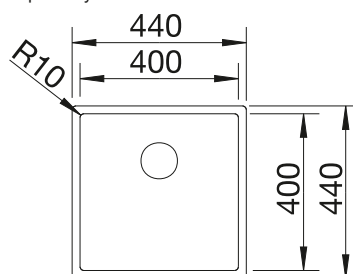

- Elegant-pure bowl design
- Concise 10 mm radius for a more refined design, without doing away with practical benefits
- Flush IF - flat rim
- Optimum utilisation of the bowl capacity thanks to extra-deep bowls and distinctively small radii
- InFino drain system – elegantly integrated and easy-care

450 cabinet size mm | Flat rim IF

450 mm

Stainless steel bowls

3

SURFACE	SCOPE OF SUPPLY	
satin polish	w/o drain remote control	521572
SCOPE OF SUPPLY		TECHNICAL DRAWING

waste kit with space saving pipe, 3 1/2" InFino basket strainer, fixing kit

Bowl depth 190 mm
Installing a kitchen mixer tap, drain remote control or soap dispenser in laminate worktops requires a flexible sealing tape

Please order drain connections for combinations of two individual bowls separately