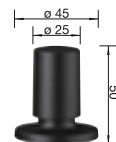

Pop-up remote control

238688