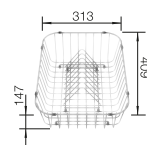

Crockery basket

507829