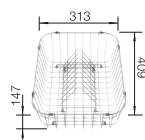

Crockery basket

507829