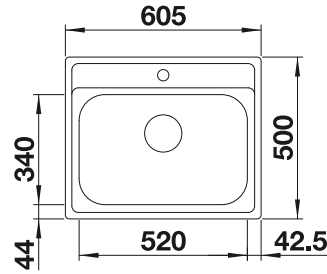

**TECHNICAL DRAWING**

Bowl depth 158 mm

**SUGGESTED OPTIONAL ACCESSORIES**

Beech cutting board

218313

Plastic cutting board

217611

**BLANCO UNIT WITH BLANCODANA 6**