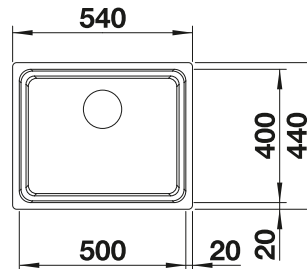

TECHNICAL DRAWING

Bowl depth 190 mm
Note: Installing a kitchen mixer tap, drain remote control or soap dispenser in laminate worktops requires a flexible sealing tape.