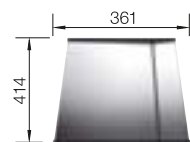

SUGGESTED OPTIONAL ACCESSORIES

Lay-on drainer

223067