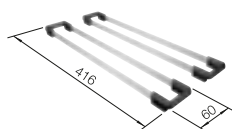

Set TOP-Rails 400
235906