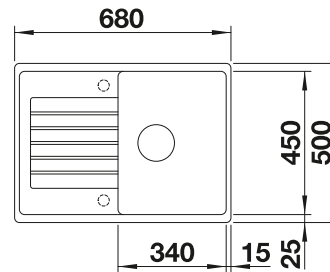

TECHNICAL DRAWING

○ Pre-drilled holes for tapping or drilling
Bowl depth 190 mm

SUGGESTED OPTIONAL ACCESSORIES

Beech cutting board

218313

Plastic cutting board

217611

Crockery basket

507829

BLANCO UNIT WITH ZIA 45 S COMPACT

KANO

see page 399

BOTTON II 30/2

see page 447