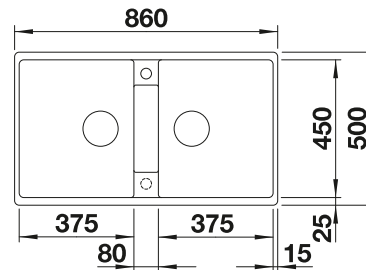

TECHNICAL DRAWING

○ Pre-drilled holes for tapping or drilling
Bowl depth 190/190 mm

SUGGESTED OPTIONAL ACCESSORIES

Beech cutting board

218313

Plastic cutting board

217611

Multifunctional basket

223297

BLANCO UNIT WITH ZIA 9

KANO-S

see page 397

BOTTON II 30/2

see page 447