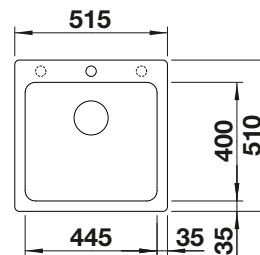

TECHNICAL DRAWING

○ Pre-drilled holes for tapping or drilling
Bowl depth 200 mm

SUGGESTED OPTIONAL ACCESSORIES

Beech cutting board

225362

Floating grid

234795

Plastic cutting board

210521

BLANCO UNIT WITH NAYA 5

KANO

see page 399

BOTTON Pro 45/2 Manual

see page 446