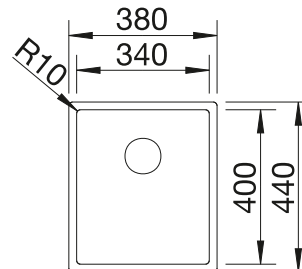

- Pure, elegant design with concise corner radii of 10 mm
- Matt velvet look with a homogeneous surface structure, and pleasantly warm to the touch
- Sophisticated surface: highly resistant to scratches
- High-quality features with the covered C-overflow and InFino drain system - elegantly integrated and easy-care
- Optimum utilisation of the bowl capacity thanks to extra-deep bowls and distinctively small radii

400 cabinet size mm | Undermount

400 mm

Stainless steel bowls

SURFACE	SCOPE OF SUPPLY	
Durinox	w/o drain remote control	523384
SCOPE OF SUPPLY		TECHNICAL DRAWING

waste kit with space saving pipe, 3 1/2" InFino basket strainer, fixing kit

Bowl depth 190 mm
Please order drain connections for combinations of two individual bowls separately