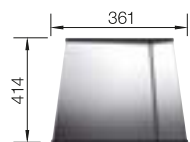

SUGGESTED OPTIONAL ACCESSORIES

Lay-on drainer

223067